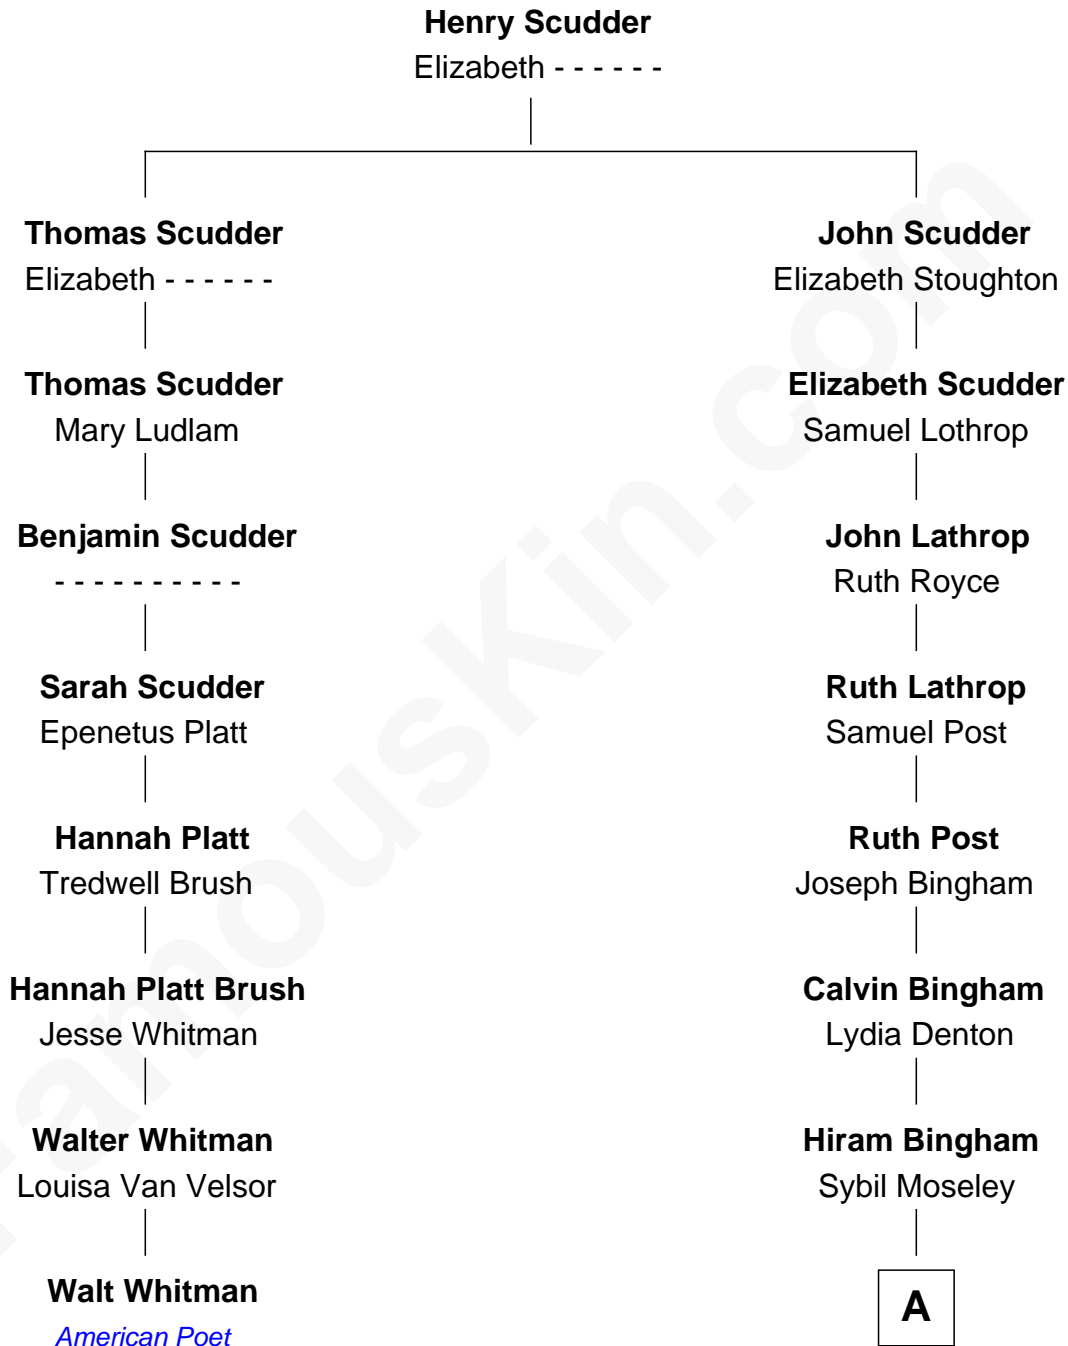

FamousKin.com Relationship Chart of

Walt Whitman
American Poet

7th cousin 1 time removed of

Hiram Bingham
69th Governor of Connecticut

A

Rev. Dr. Hiram Bingham
Minerva Clarissa Brewster

Hiram Bingham
69th Governor of Connecticut

FamousKin.com