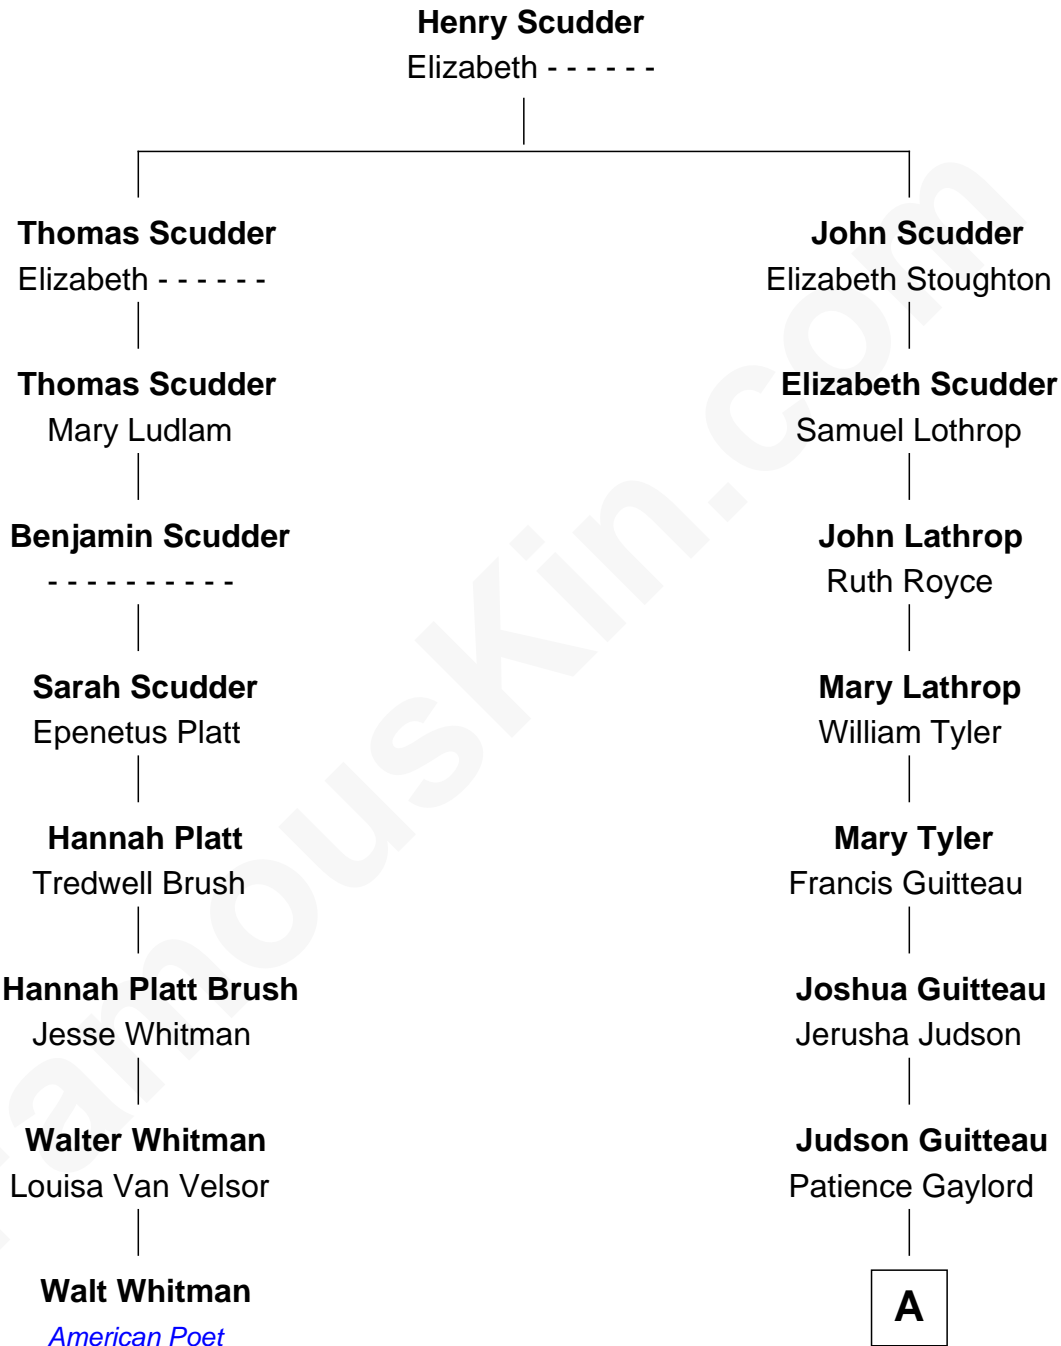

FamousKin.com Relationship Chart of

Walt Whitman
American Poet

7th cousin 4 times removed of

Henry A. Wallace
33rd U.S. Vice-President

A

Benjamin Guitteau

Maria Taylor

Emmeline Guitteau

James Howell White

Mary Ann Matilda White

John Avery Brodhead

Carrie May Brodhead

Henry Cantwell Wallace

Henry A. Wallace

33rd U.S. Vice-President

FamousKin.com