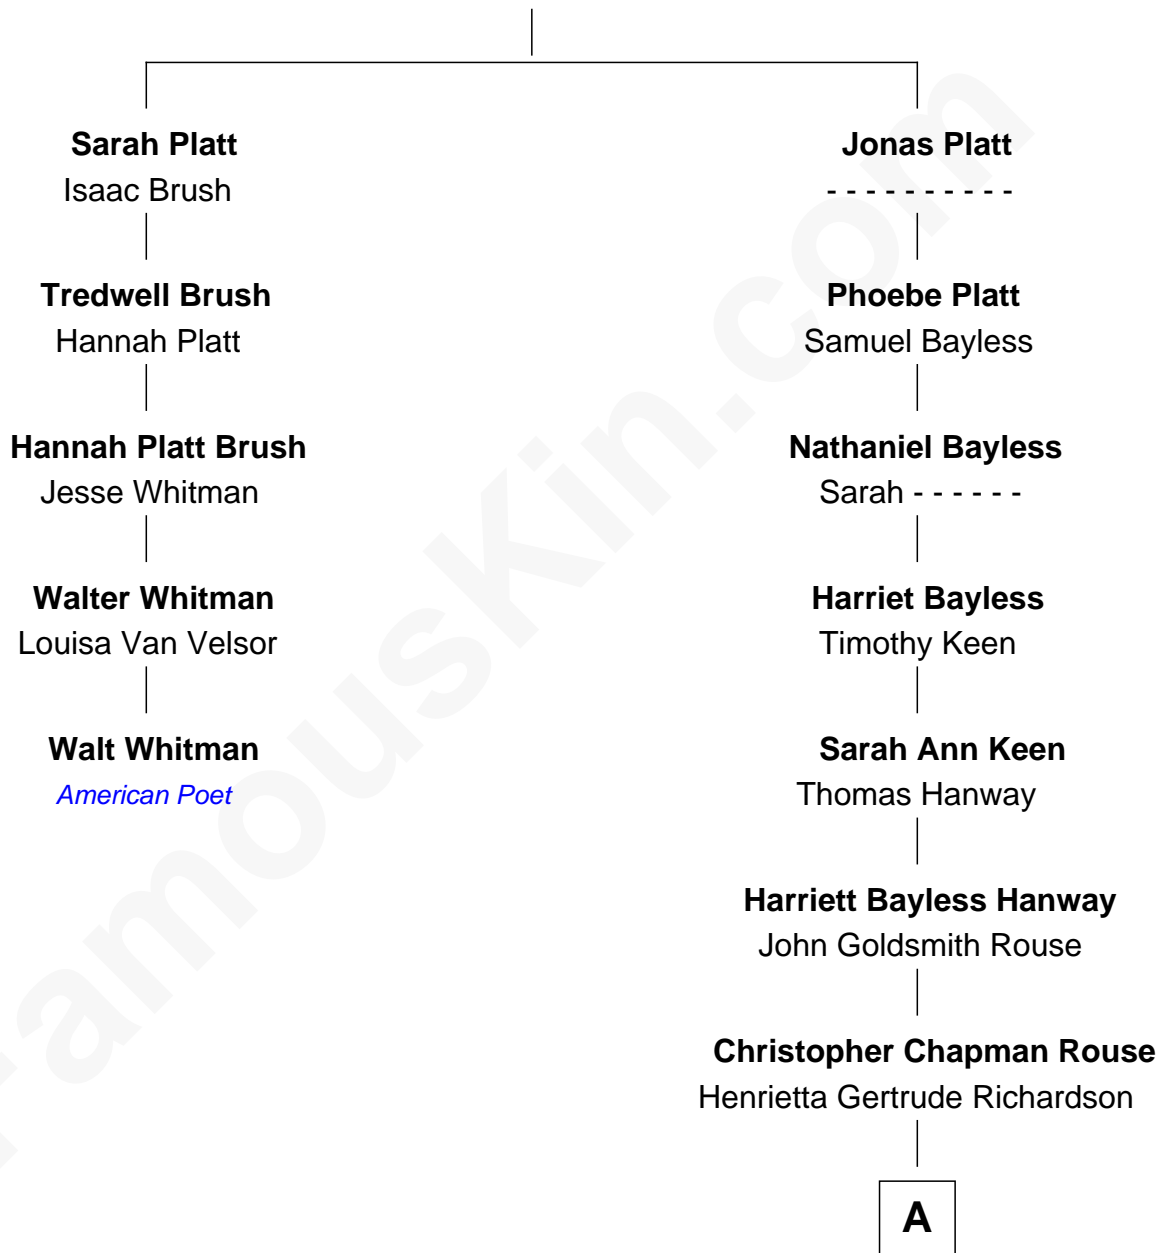

FamousKin.com Relationship Chart of

Walt Whitman

American Poet

4th cousin 4 times removed of

Christopher Rouse

American Composer

Epenetus Platt

Phebe Wood

A

Christopher Chapman Rouse

Margery Harper

Christopher Rouse

American Composer

FamousKin.com