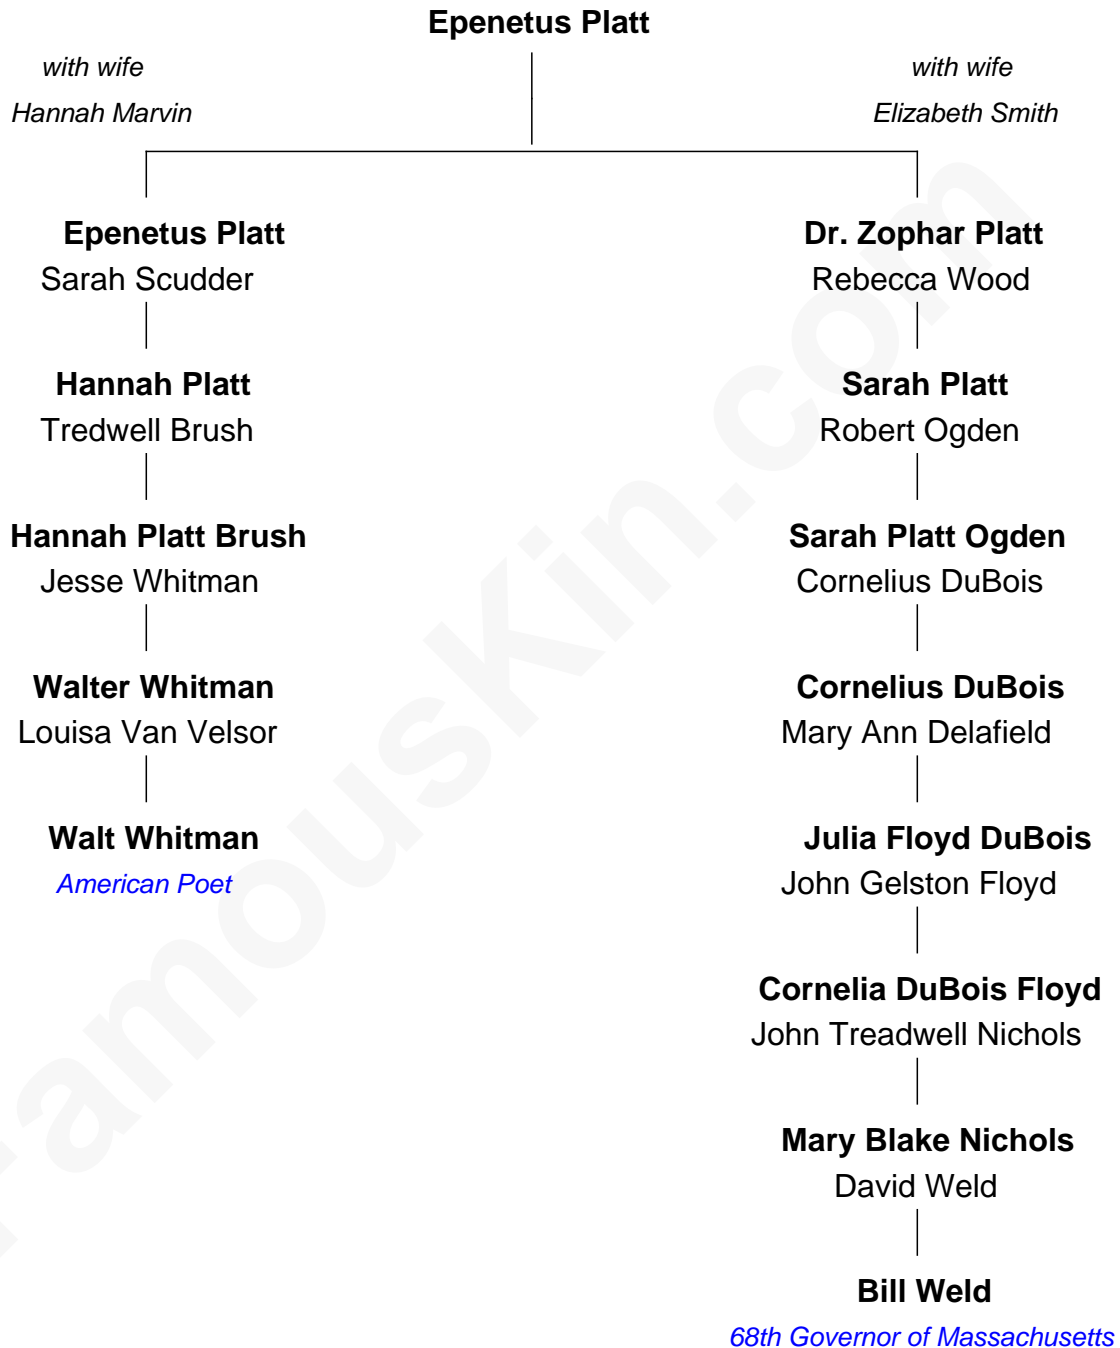

# FamousKin.com Relationship Chart of

**Walt Whitman**

*American Poet*

4th cousin 3 times removed of

**Bill Weld**

*68th Governor of Massachusetts*

Bill Weld photo by [Marc Nozell](#) (CC BY-SA 2.0)