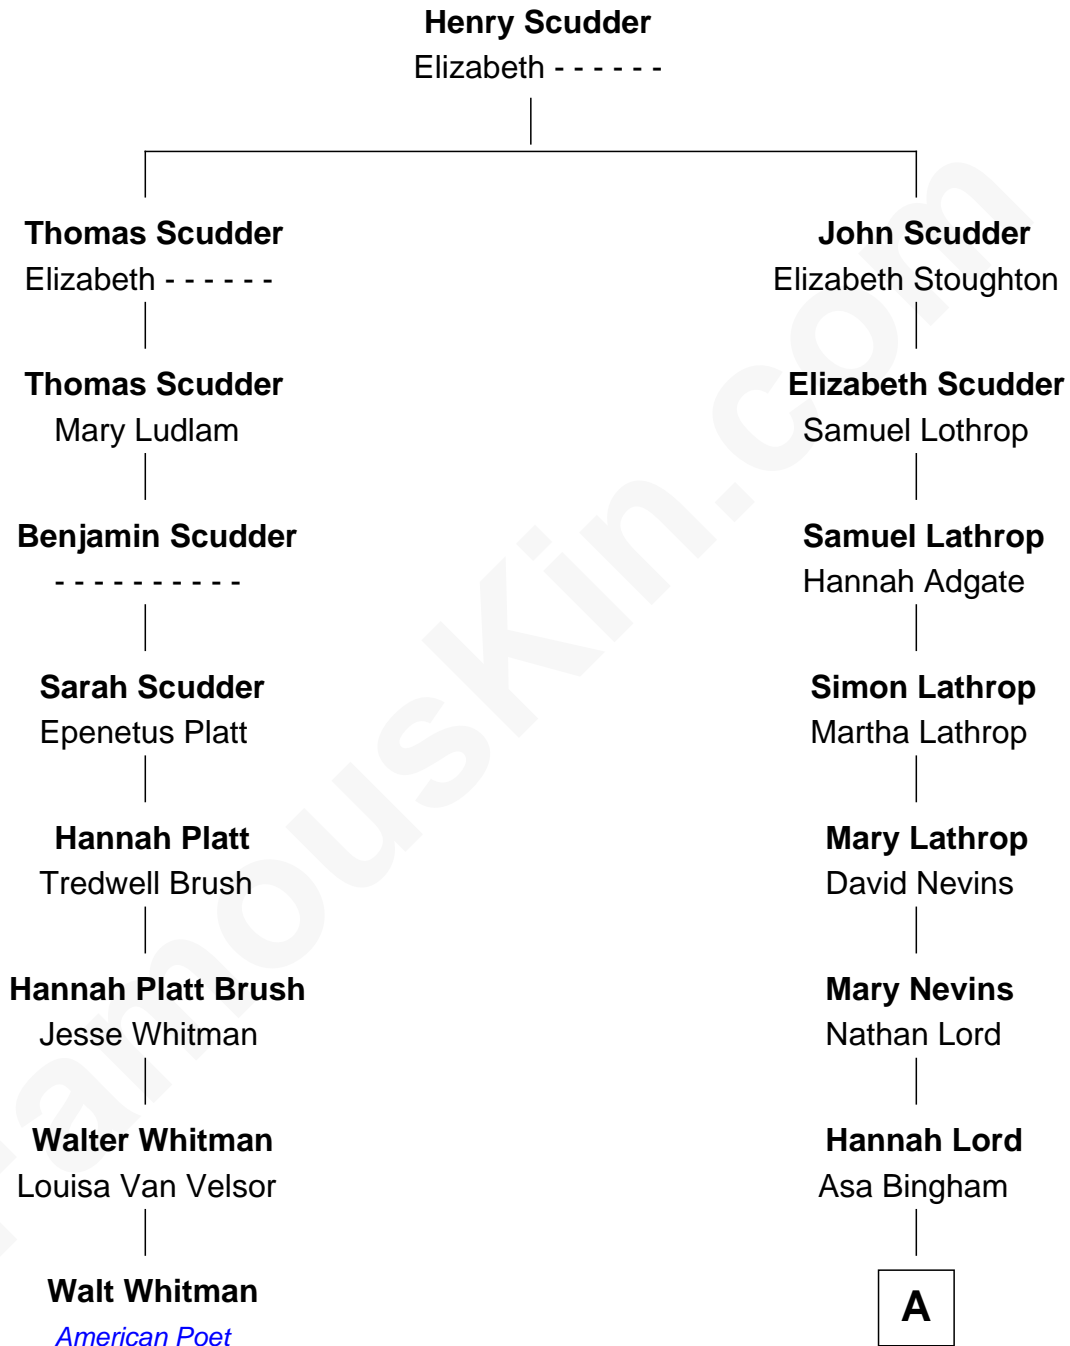

FamousKin.com Relationship Chart of

Walt Whitman
American Poet

7th cousin 3 times removed of

Thomas Edmund Dewey
47th Governor of New York

A

—
Lemuel Bingham

Lydia Lay Doud

—
Emma Bingham

George Martin Dewey

—
George Martin Dewey

Annie L. Thomas

—
Thomas Edmund Dewey

47th Governor of New York