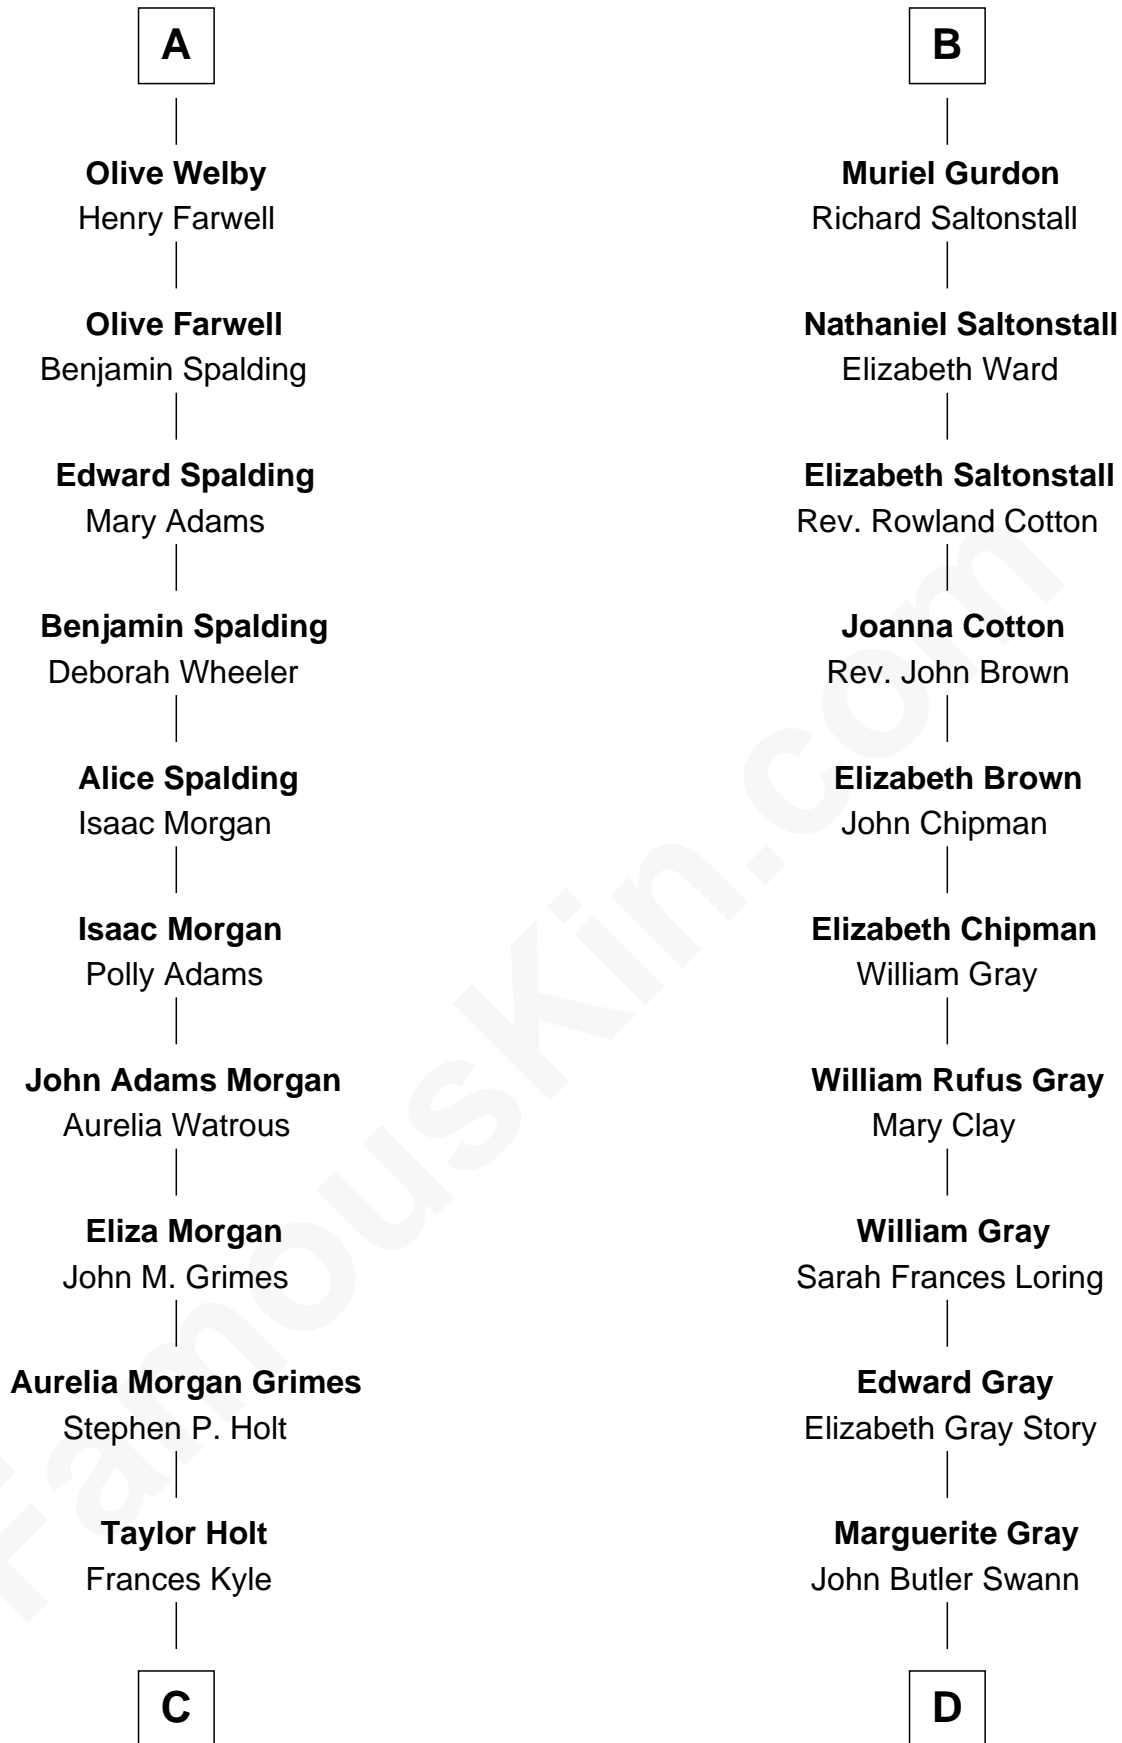

FamousKin.com Relationship Chart of

Linda Hamilton

TV and Movie Actress

18th cousin 1 time removed of

Story Musgrave

NASA Astronaut

Sir Reynold Grey

Margaret de Ros

FamousKin.com