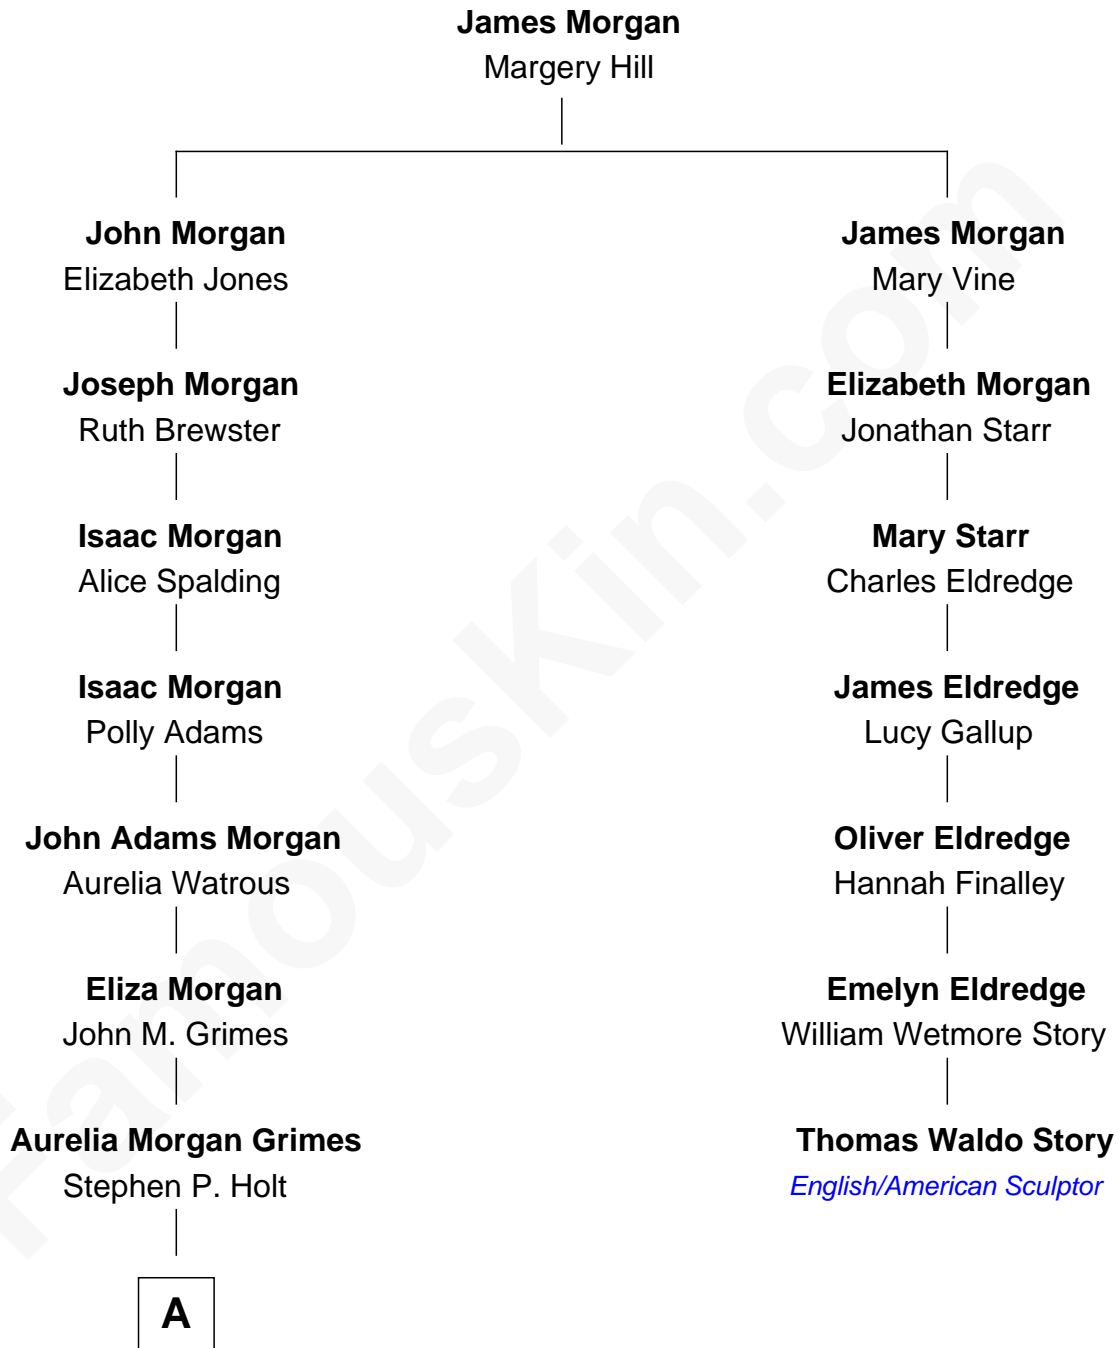

# FamousKin.com Relationship Chart of

**Linda Hamilton**

*TV and Movie Actress*

6th cousin 4 times removed of

**Thomas Waldo Story**

*English/American Sculptor*

Linda Hamilton photo by [Matthew Simoneau](#) (CC BY 2.0)