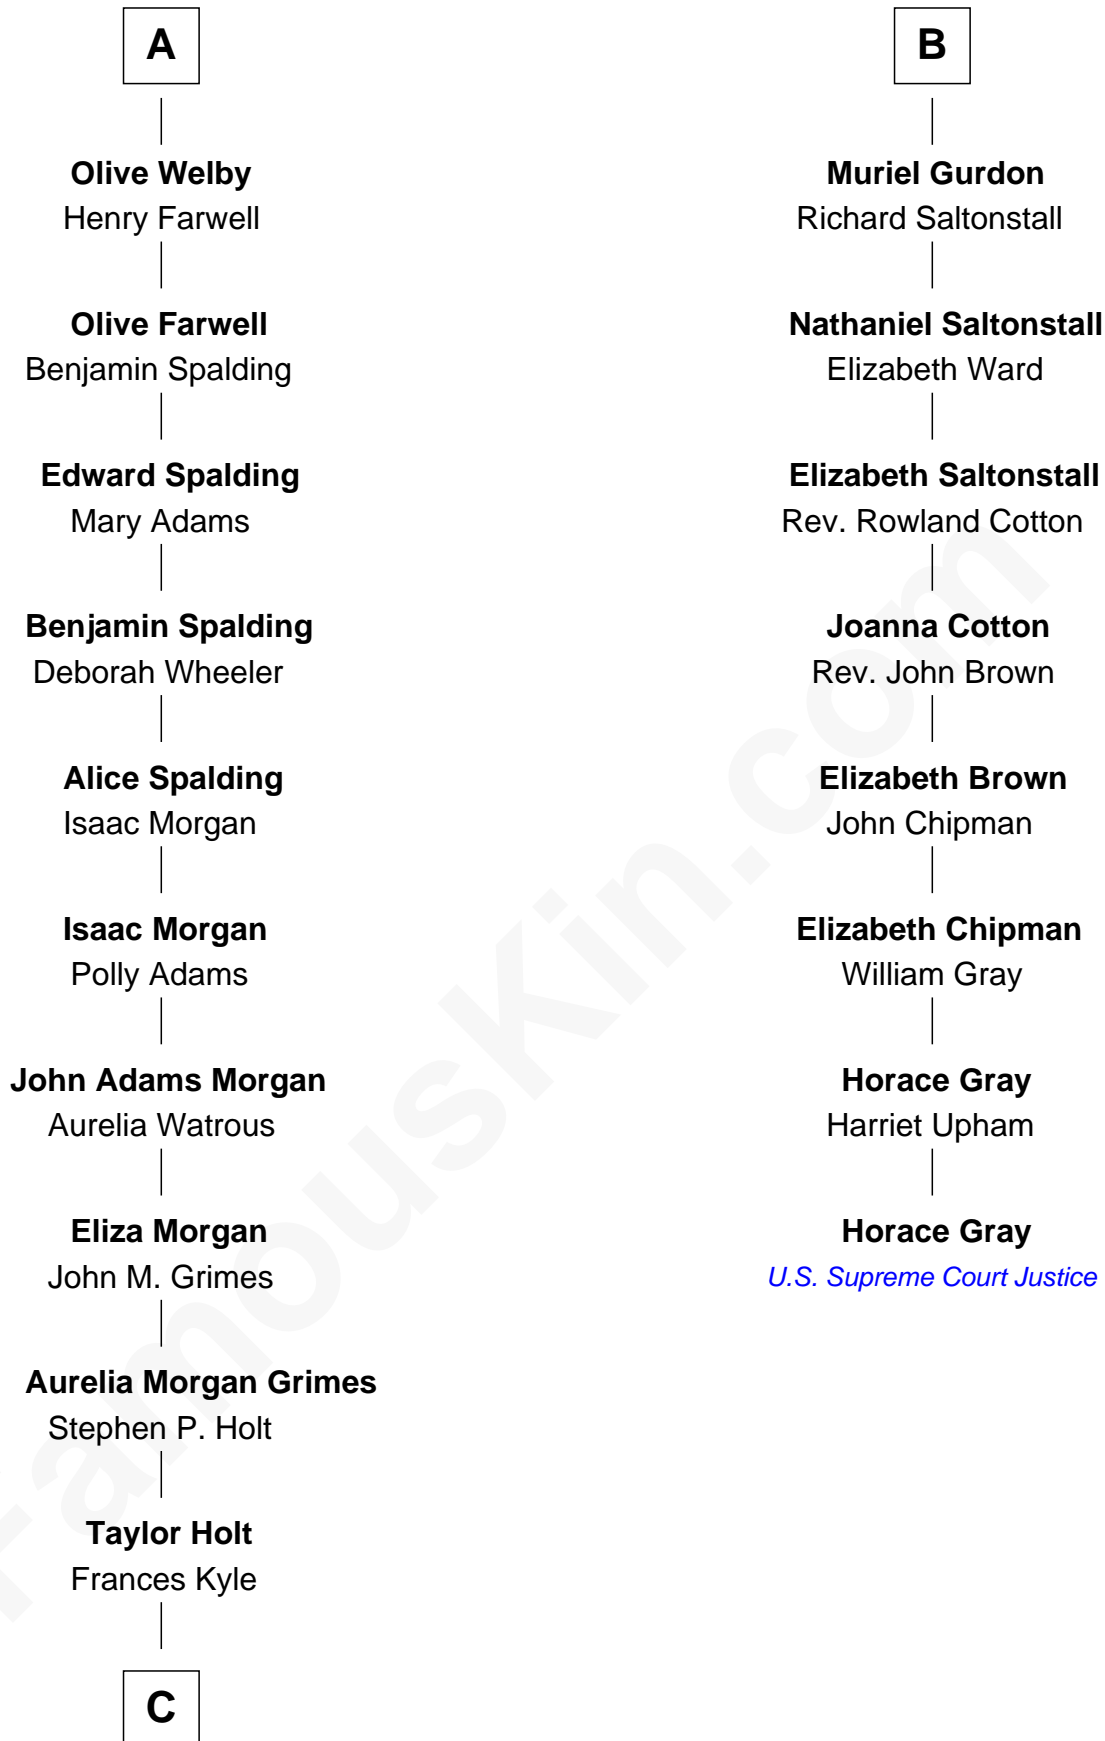

# FamousKin.com Relationship Chart of

**Linda Hamilton**

*TV and Movie Actress*

14th cousin 5 times removed of

**Horace Gray**

*U.S. Supreme Court Justice*

**Sir Reynold Grey**

Margaret de Ros

**C**

—  
**Dr. Richard Huckstep Holt**

Mildred Alberta Derby

—  
**Barbara Kyle Holt**

Dr. Carroll Stanford Hamilton

—  
**Linda Hamilton**

*TV and Movie Actress*

FamousKin.com