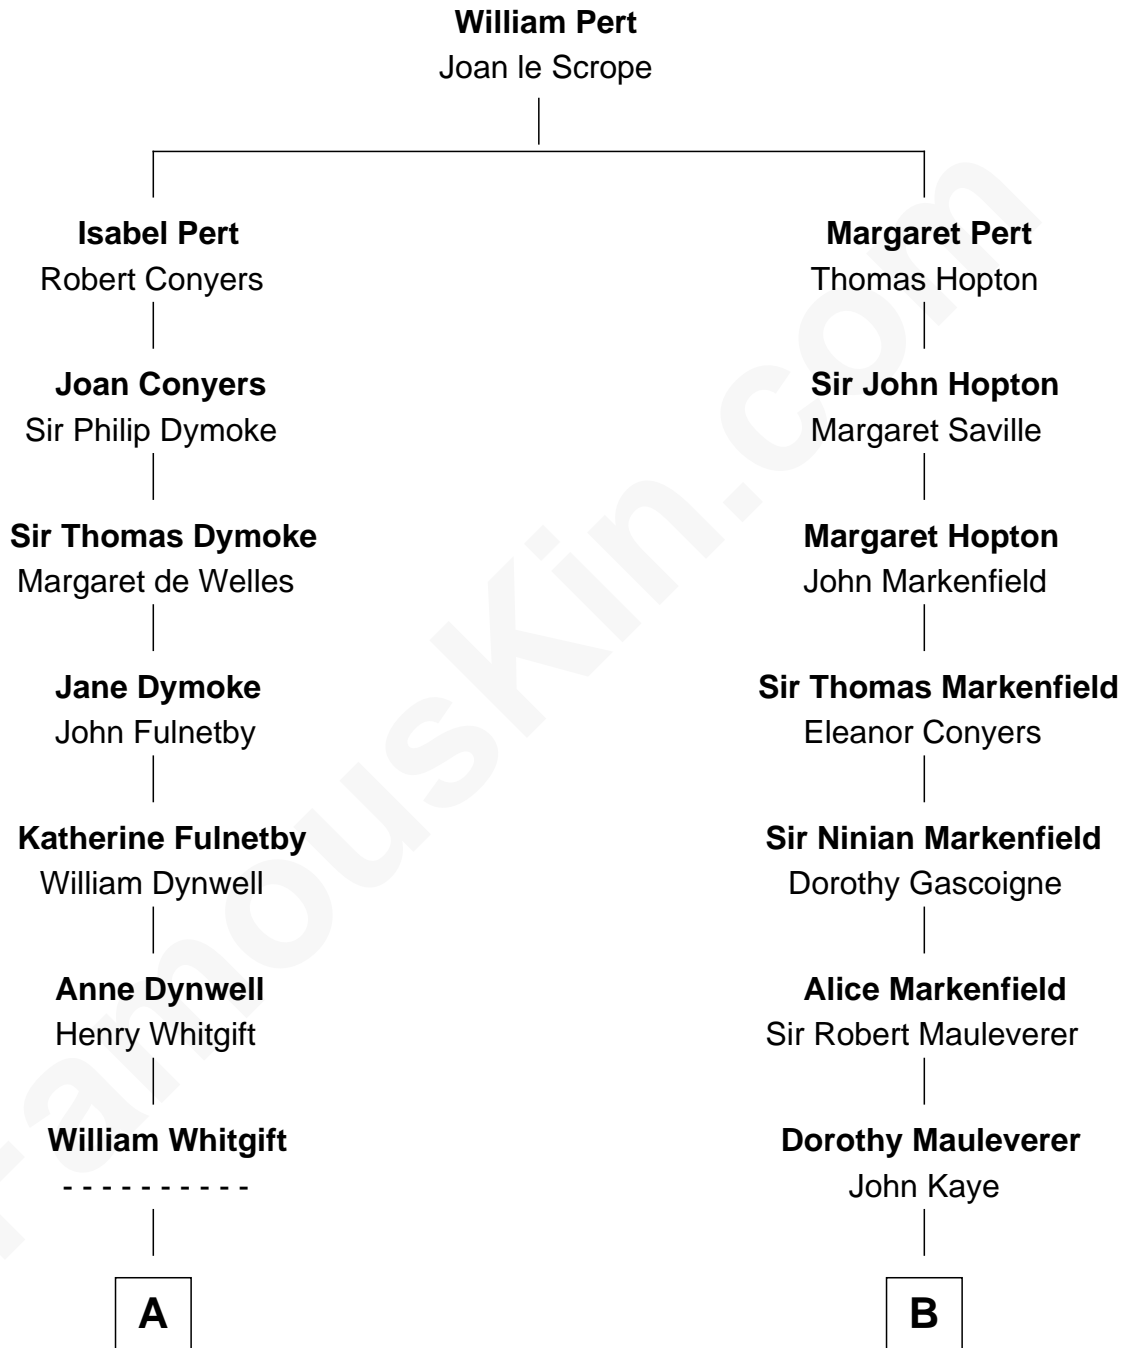

FamousKin.com Relationship Chart of

Linda Hamilton

TV and Movie Actress

16th cousin 3 times removed of

Horace Gray

U.S. Supreme Court Justice

C

—
Dr. Richard Huckstep Holt

Mildred Alberta Derby

—
Barbara Kyle Holt

Dr. Carroll Stanford Hamilton

—
Linda Hamilton

TV and Movie Actress

FamousKin.com