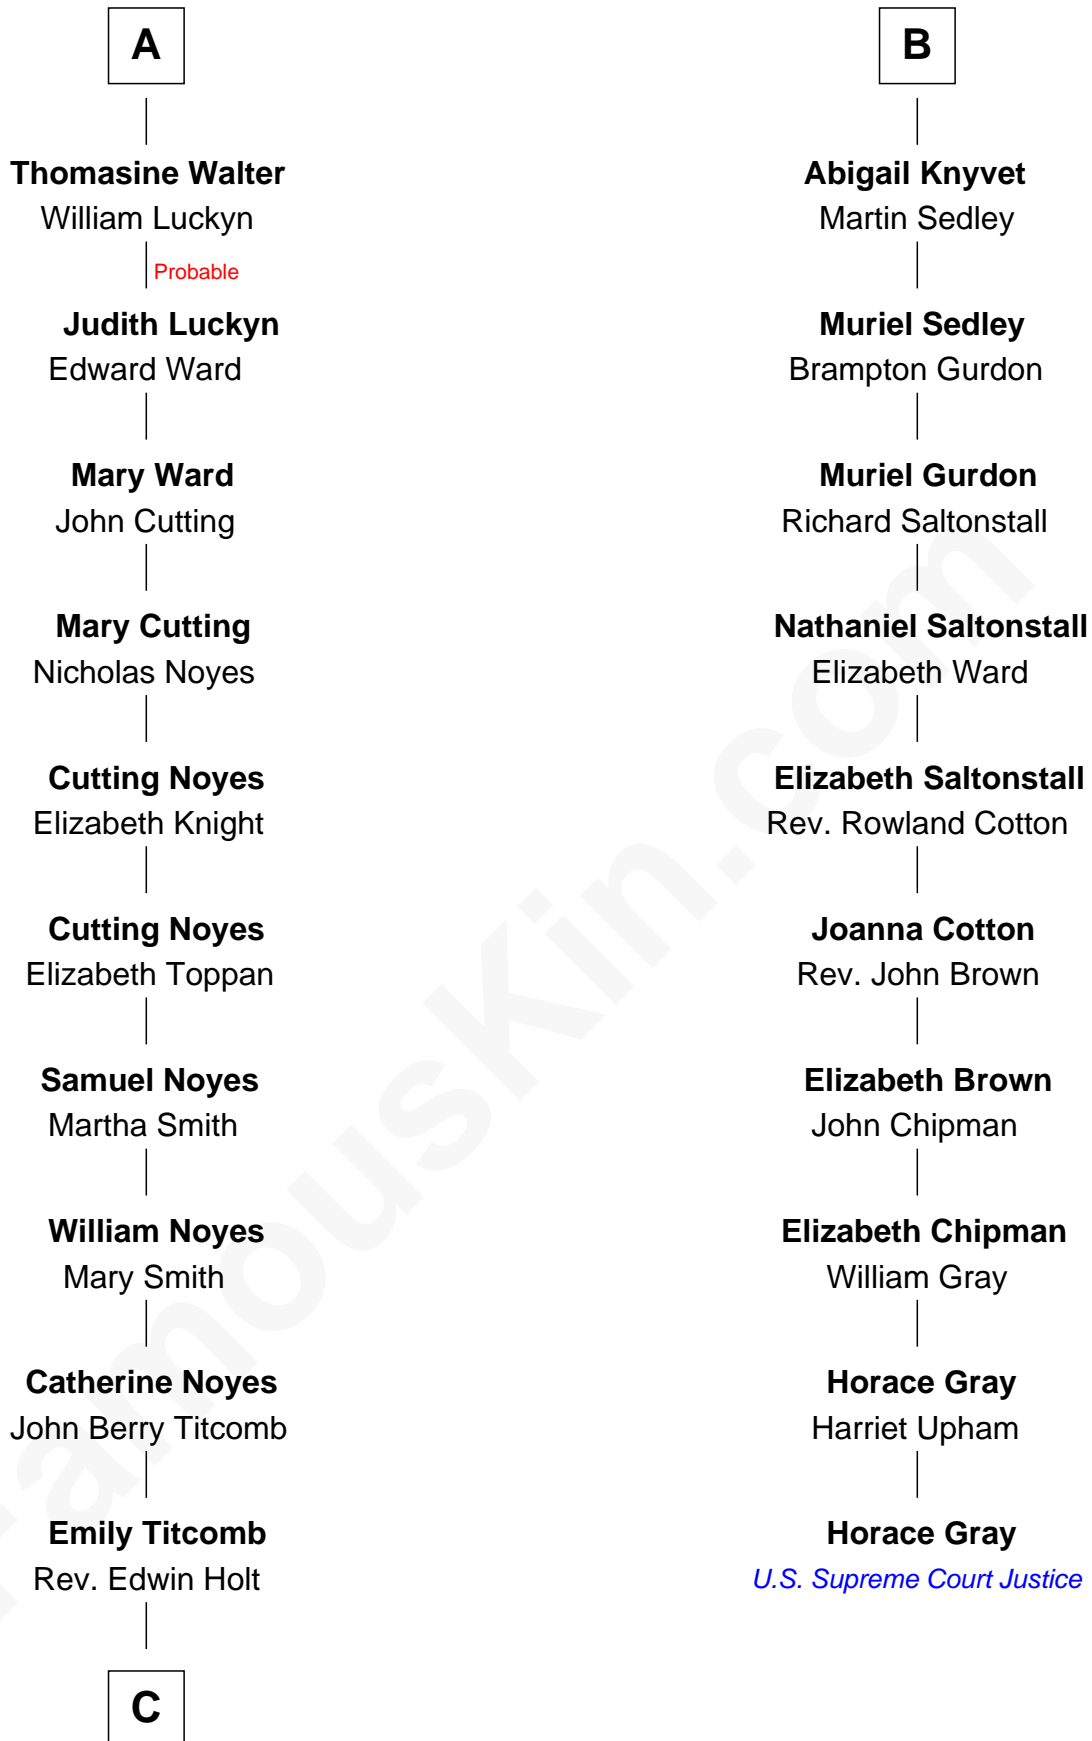

FamousKin.com Relationship Chart of

Linda Hamilton

TV and Movie Actress

16th cousin 5 times removed of

Horace Gray

U.S. Supreme Court Justice

Sir John Howard

Alice de Bois

C

—
Stephen P. Holt
Aurelia Morgan Grimes

—
Taylor Holt
Frances Kyle

—
Dr. Richard Huckstep Holt
Mildred Alberta Derby

—
Barbara Kyle Holt
Dr. Carroll Stanford Hamilton

—
Linda Hamilton
TV and Movie Actress