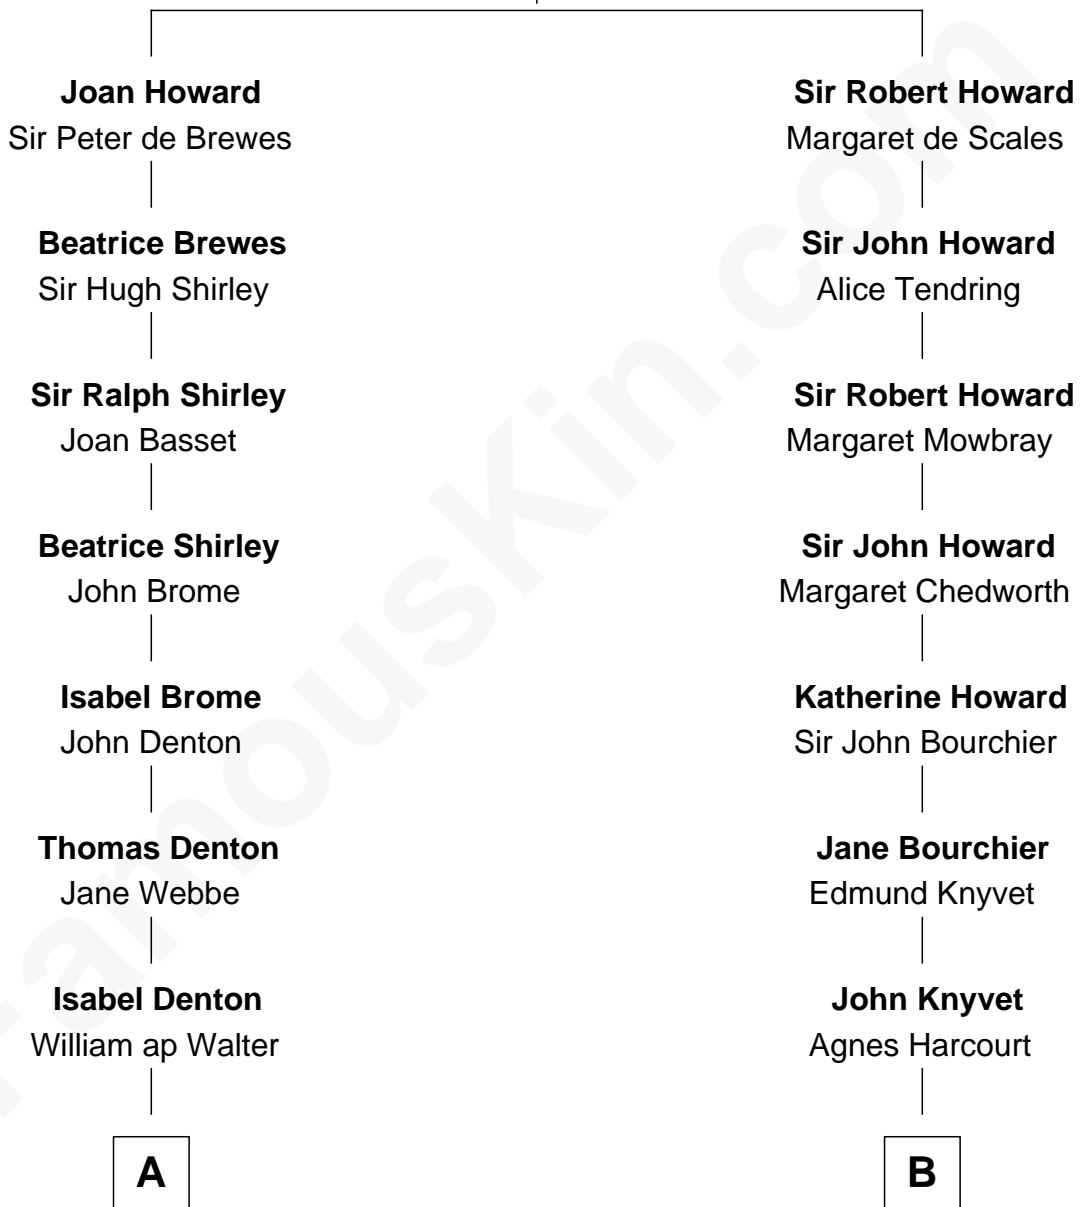

FamousKin.com Relationship Chart of

Linda Hamilton

TV and Movie Actress

16th cousin 5 times removed of

Horace Gray

U.S. Supreme Court Justice

Sir John Howard

Alice de Bois

C

—
Stephen P. Holt
Aurelia Morgan Grimes

—
Taylor Holt
Frances Kyle

—
Dr. Richard Huckstep Holt
Mildred Alberta Derby

—
Barbara Kyle Holt
Dr. Carroll Stanford Hamilton

—
Linda Hamilton
TV and Movie Actress