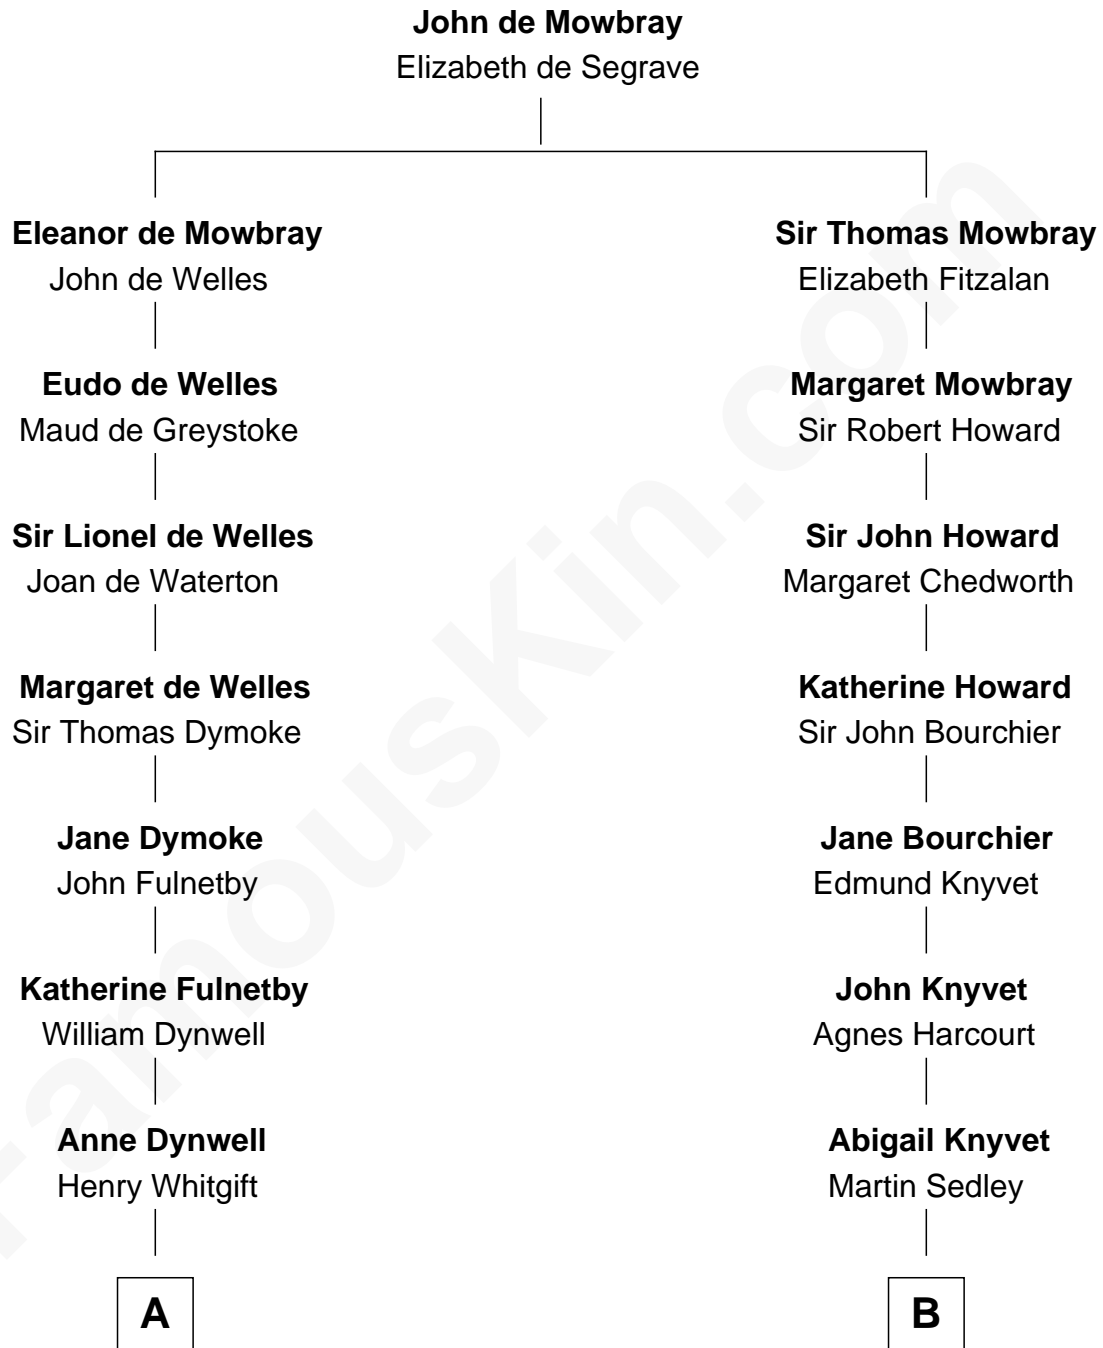

# FamousKin.com Relationship Chart of

**Linda Hamilton**

*TV and Movie Actress*

15th cousin 5 times removed of

**Horace Gray**

*U.S. Supreme Court Justice*

Linda Hamilton photo by [Matthew Simoneau](#) (CC BY 2.0)