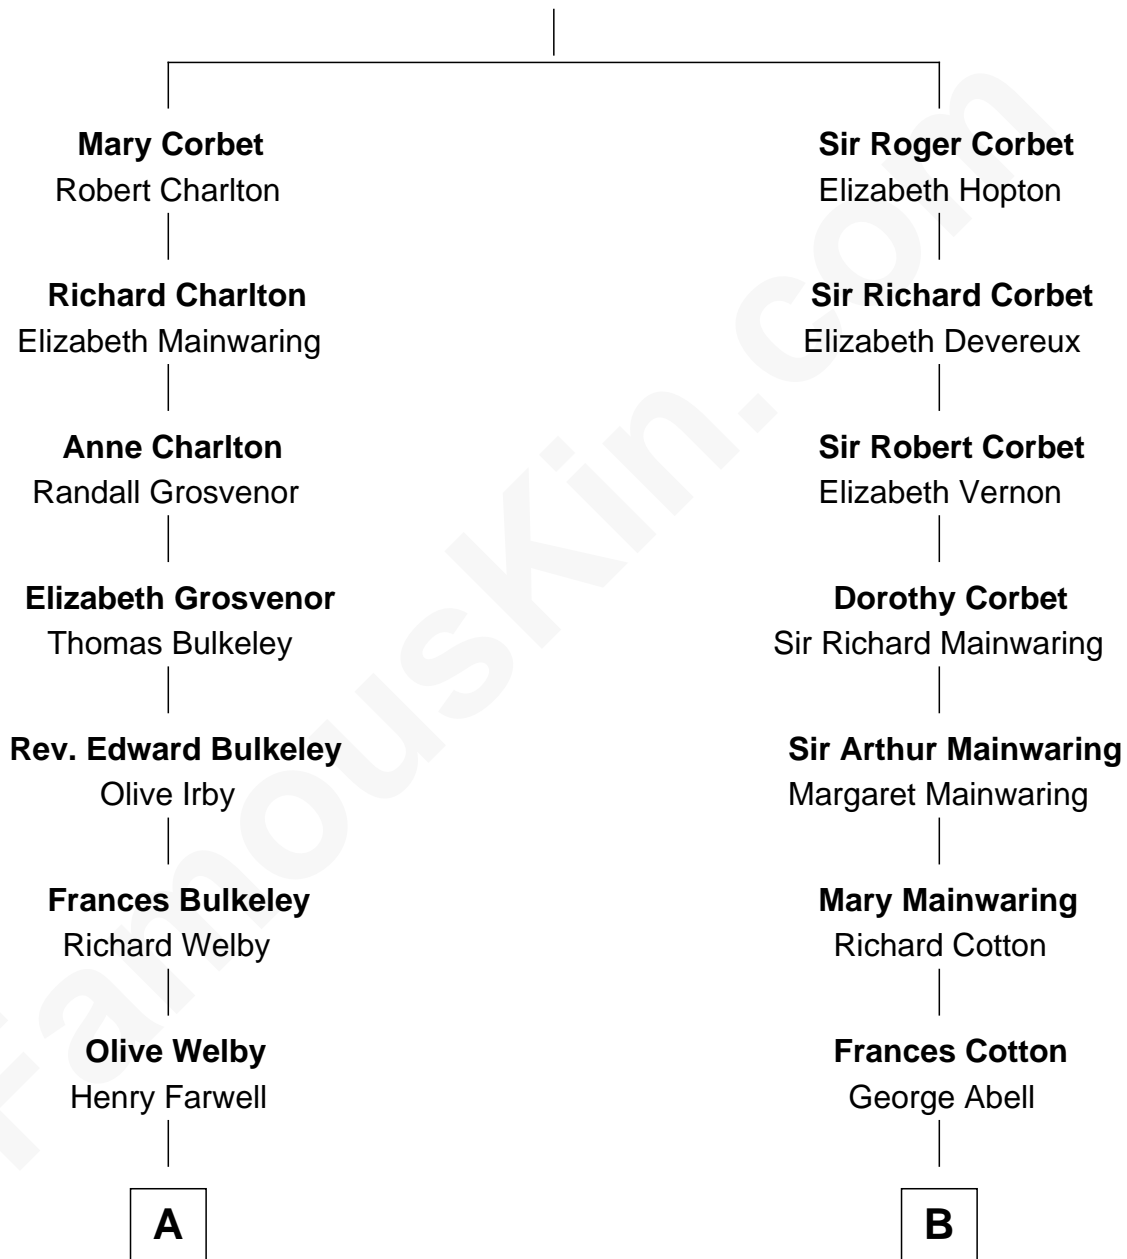

FamousKin.com Relationship Chart of

Linda Hamilton

TV and Movie Actress

16th cousin 2 times removed of

Lizzie Borden

Accused Murderess

Sir Robert Corbet

Margaret - - - - -