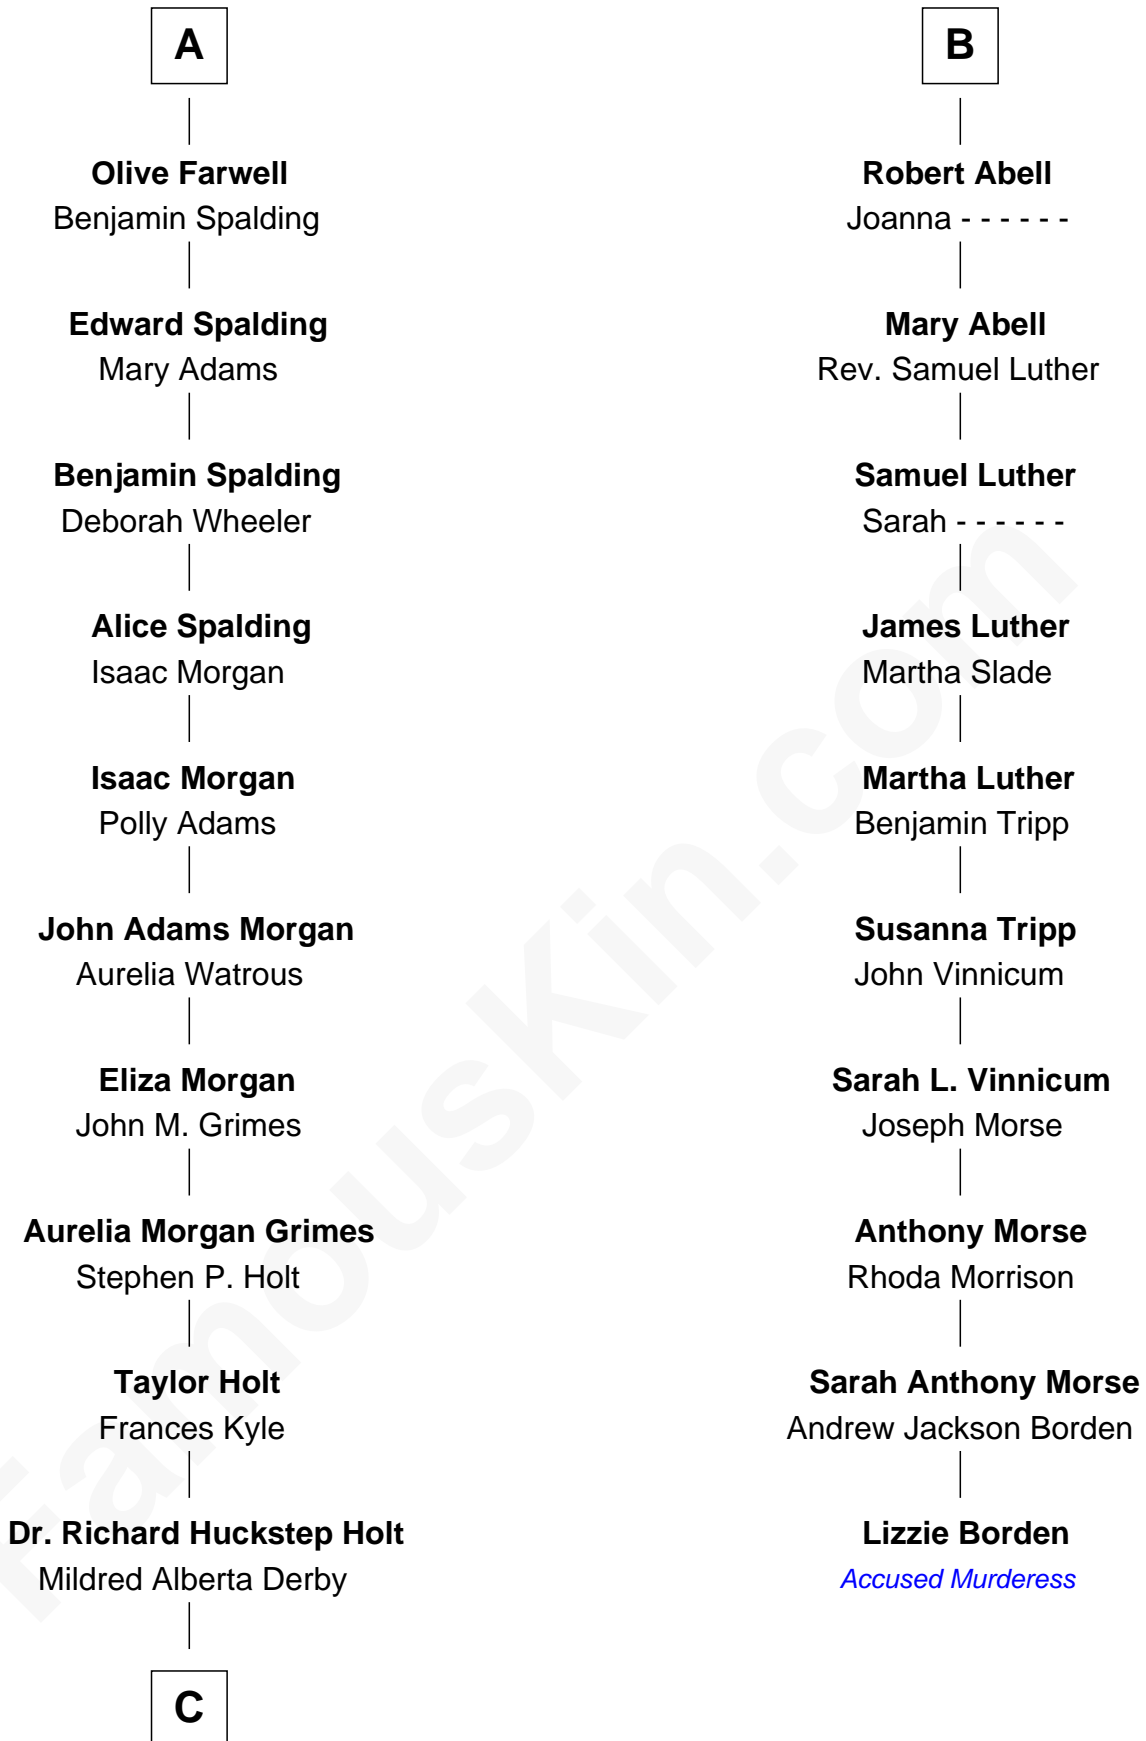

FamousKin.com Relationship Chart of

Linda Hamilton

TV and Movie Actress

16th cousin 2 times removed of

Lizzie Borden

Accused Murderess

Sir Robert Corbet

Margaret - - - - -

C

Barbara Kyle Holt
Dr. Carroll Stanford Hamilton

Linda Hamilton
TV and Movie Actress

FamousKin.com