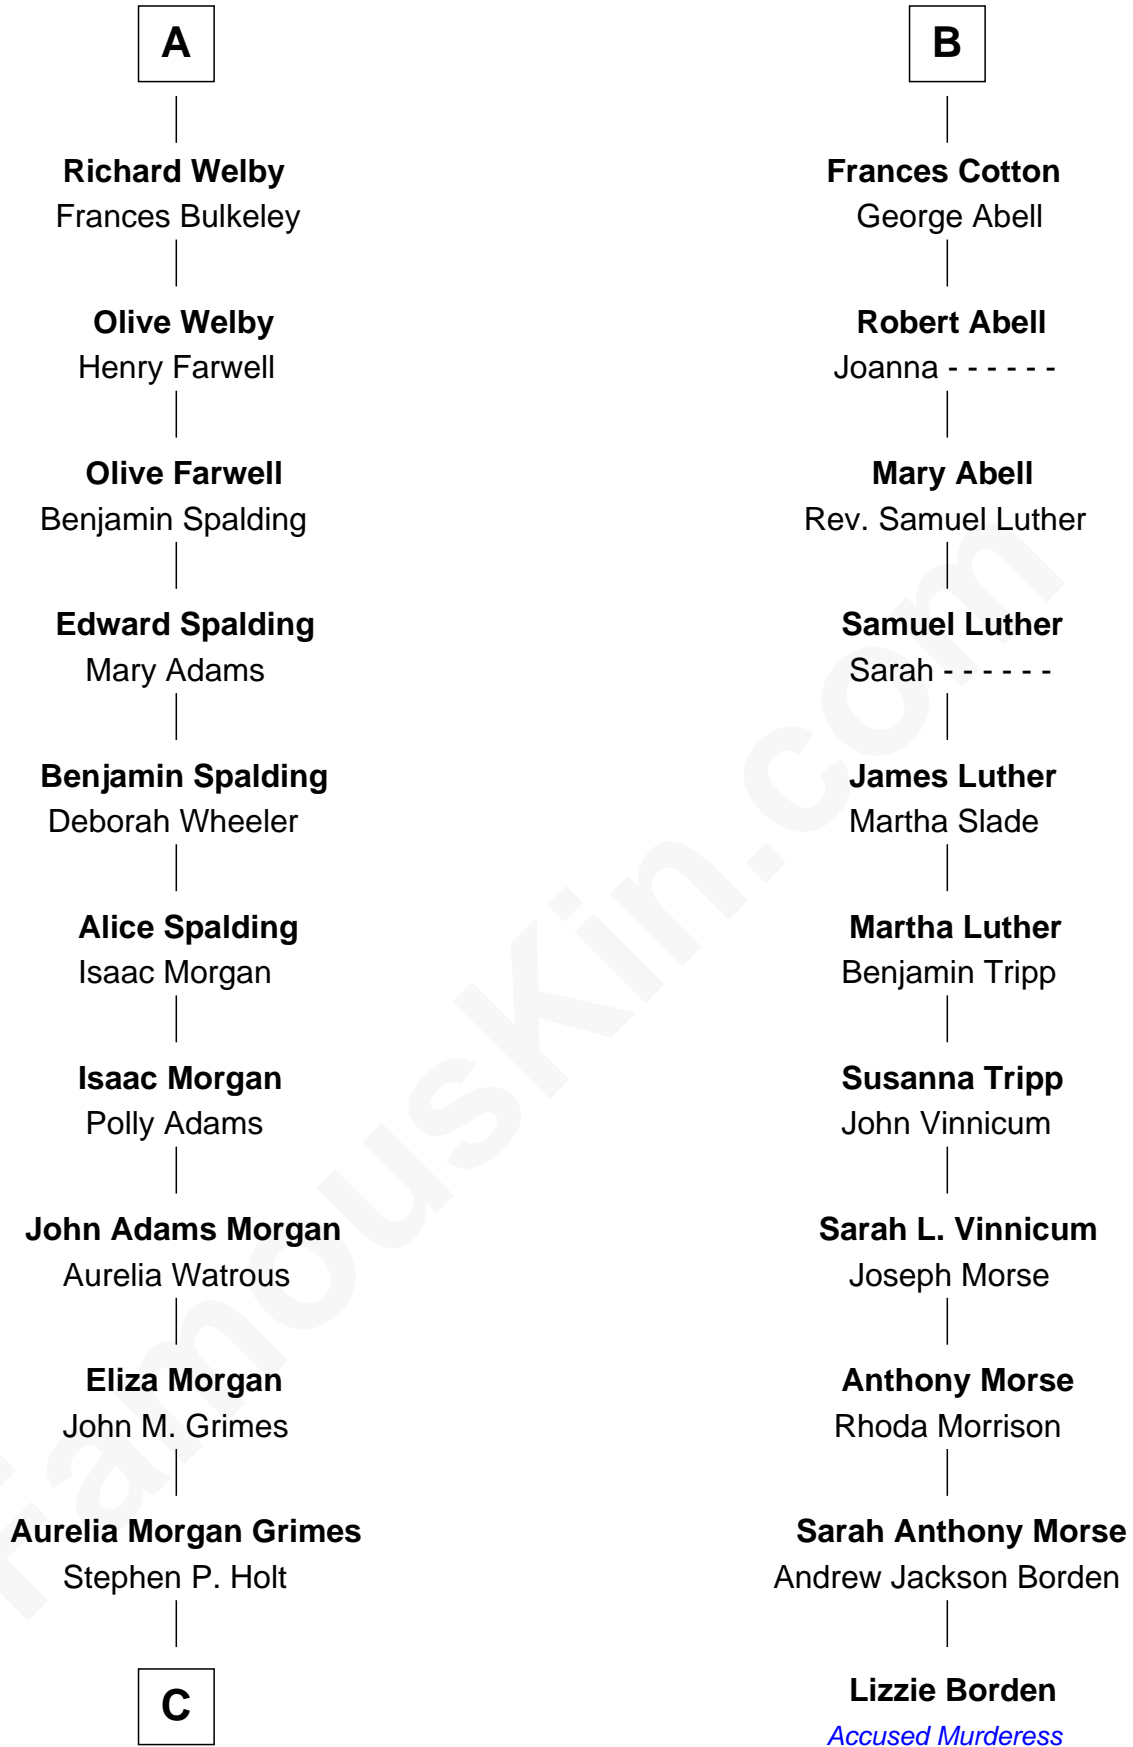

FamousKin.com Relationship Chart of

Linda Hamilton

TV and Movie Actress

17th cousin 3 times removed of

Lizzie Borden

Accused Murderess

Sir Philip le Despencer

Elizabeth - - - - -

Sir Robert Tyrwhit

Maud Talboys

Katharine Tyrwhit

Sir Richard Thimbleby

Elizabeth Thimbleby

Thomas Welby

A

Alice le Despenser

John Cotton

Sir George Cotton

Mary Onley

Richard Cotton

Mary Mainwaring

B

C

—
Taylor Holt
Frances Kyle

—
Dr. Richard Huckstep Holt
Mildred Alberta Derby

—
Barbara Kyle Holt
Dr. Carroll Stanford Hamilton

—
Linda Hamilton
TV and Movie Actress

FamousKin.com