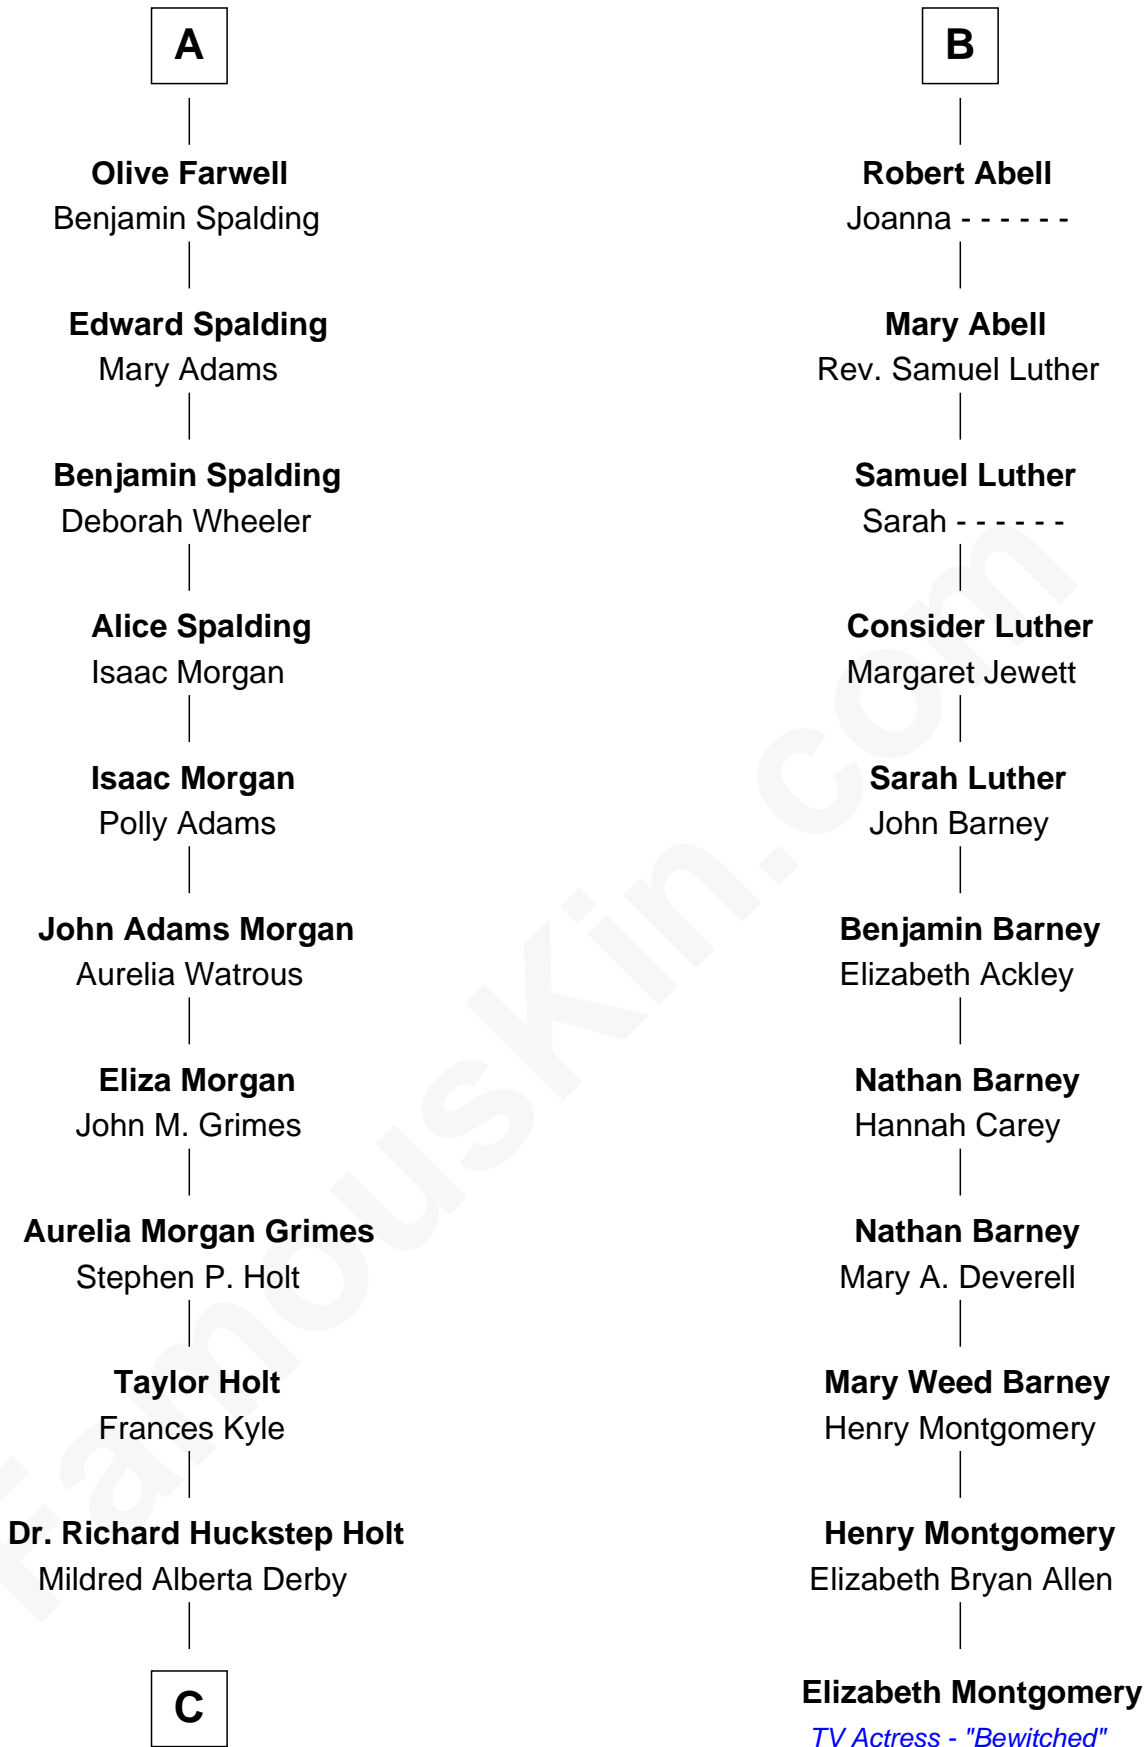

# FamousKin.com Relationship Chart of

**Linda Hamilton**

*TV and Movie Actress*

17th cousin 1 time removed of

**Elizabeth Montgomery**

*TV Actress - "Bewitched"*

**Sir Robert Corbet**

Margaret - - - - -

**C**

**Barbara Kyle Holt**  
Dr. Carroll Stanford Hamilton

**Linda Hamilton**  
*TV and Movie Actress*

FamousKin.com