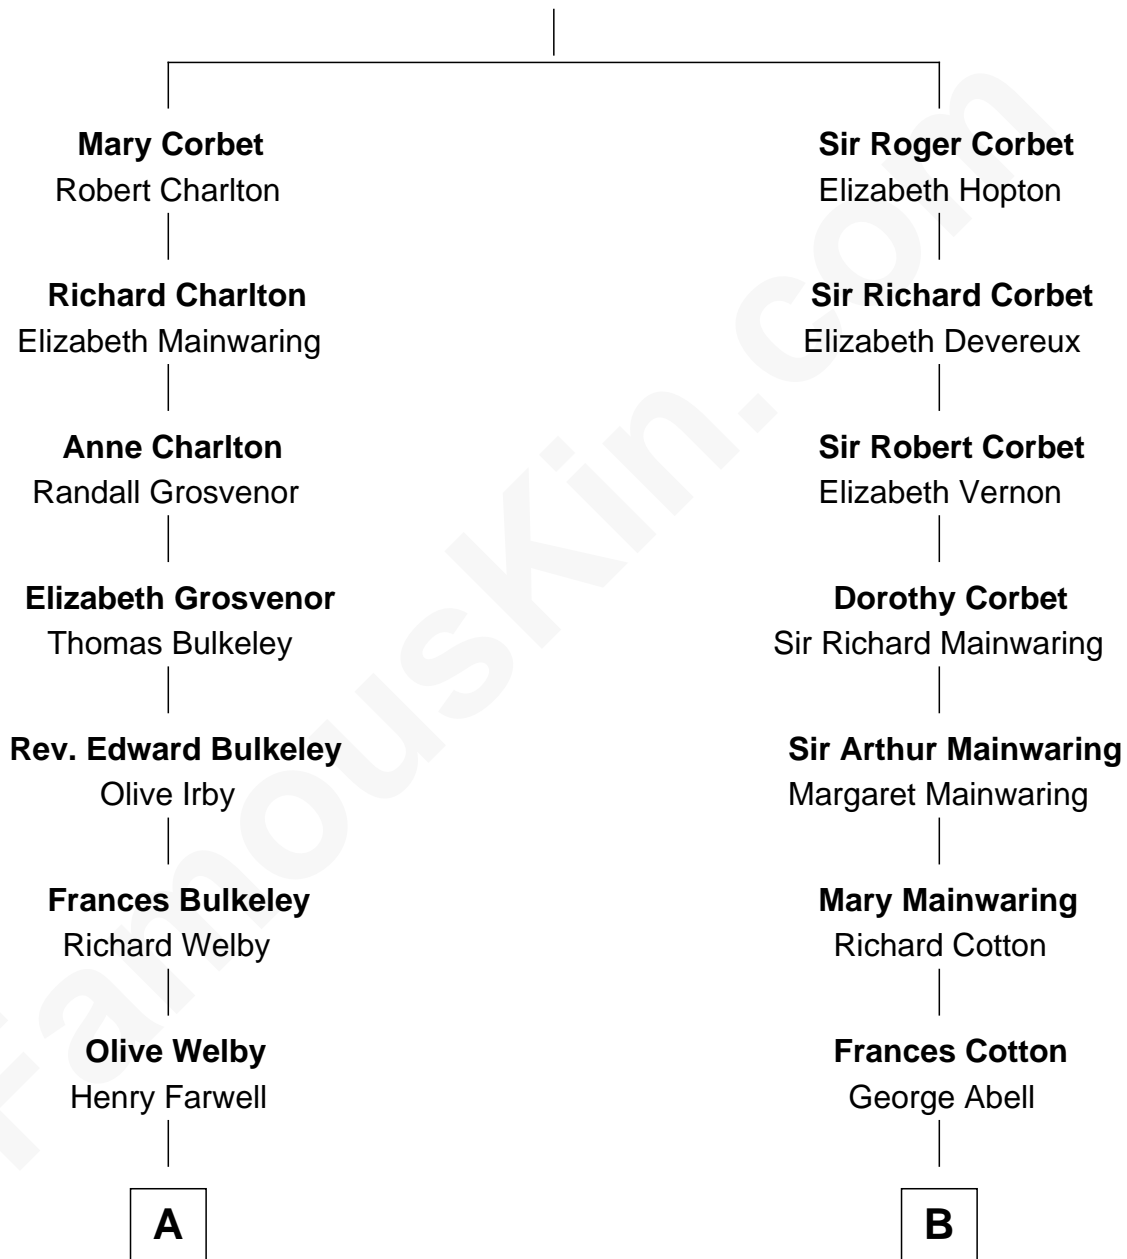

# FamousKin.com Relationship Chart of

**Linda Hamilton**

*TV and Movie Actress*

17th cousin 1 time removed of

**Elizabeth Montgomery**

*TV Actress - "Bewitched"*

**Sir Robert Corbet**

Margaret - - - - -

**C**

**Barbara Kyle Holt**  
Dr. Carroll Stanford Hamilton

**Linda Hamilton**  
*TV and Movie Actress*

FamousKin.com