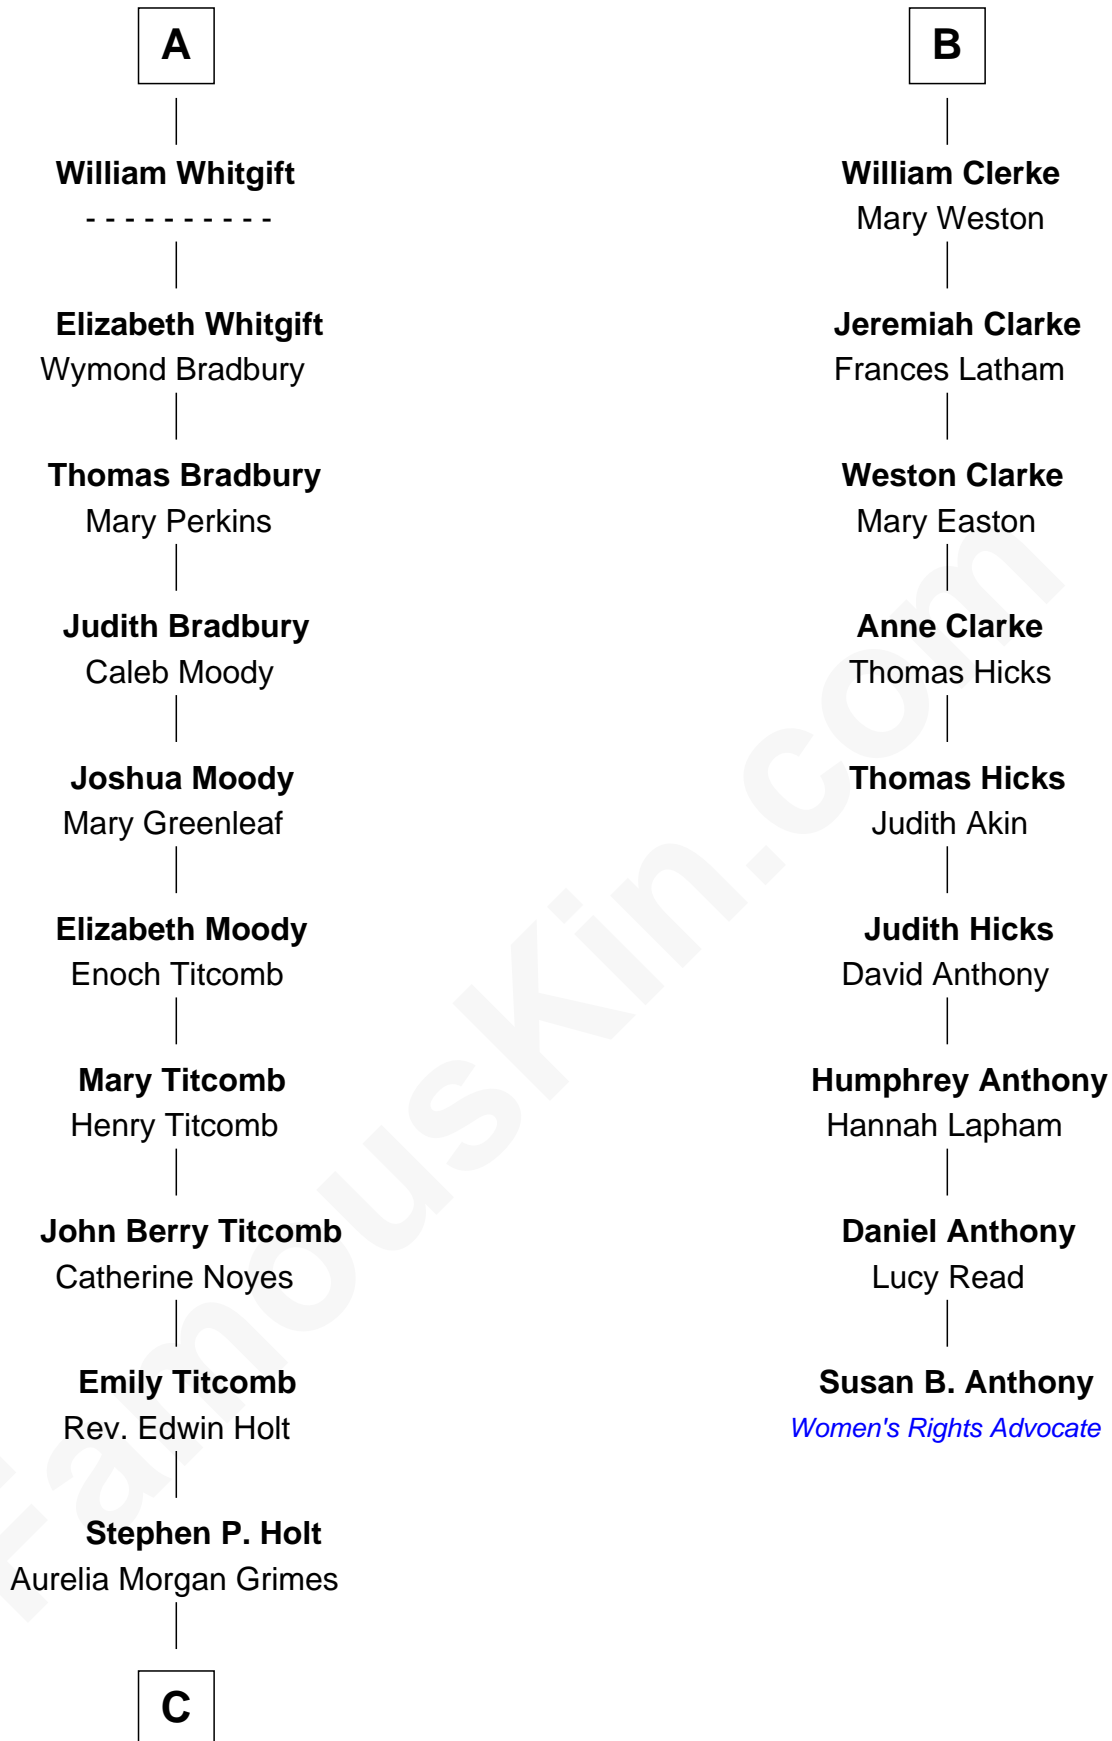

FamousKin.com Relationship Chart of

Linda Hamilton

TV and Movie Actress

15th cousin 5 times removed of

Susan B. Anthony

Women's Rights Advocate

John de Welles

Maud de Roos

John de Welles
Eleanor de Mowbray

Eudo de Welles
Maud de Greystoke

Sir Lionel de Welles
Joan de Waterton

Margaret de Welles
Sir Thomas Dymoke

Jane Dymoke
John Fulnetby

Katherine Fulnetby
William Dynwell

Anne Dynwell
Henry Whitgift

A

Margery de Welles
Stephen le Scrope

Maude le Scrope
Sir Baldwin Freville

Elizabeth Freville
Sir Thomas Ferrers

Sir Henry Ferrers
Margaret Heckstall

Elizabeth Ferrers
James Clerke

George Clerke
Elizabeth Wilsford

James Clerke
Mary Saxby

B

Linda Hamilton photo by [Matthew Simoneau](#) (CC BY 2.0)