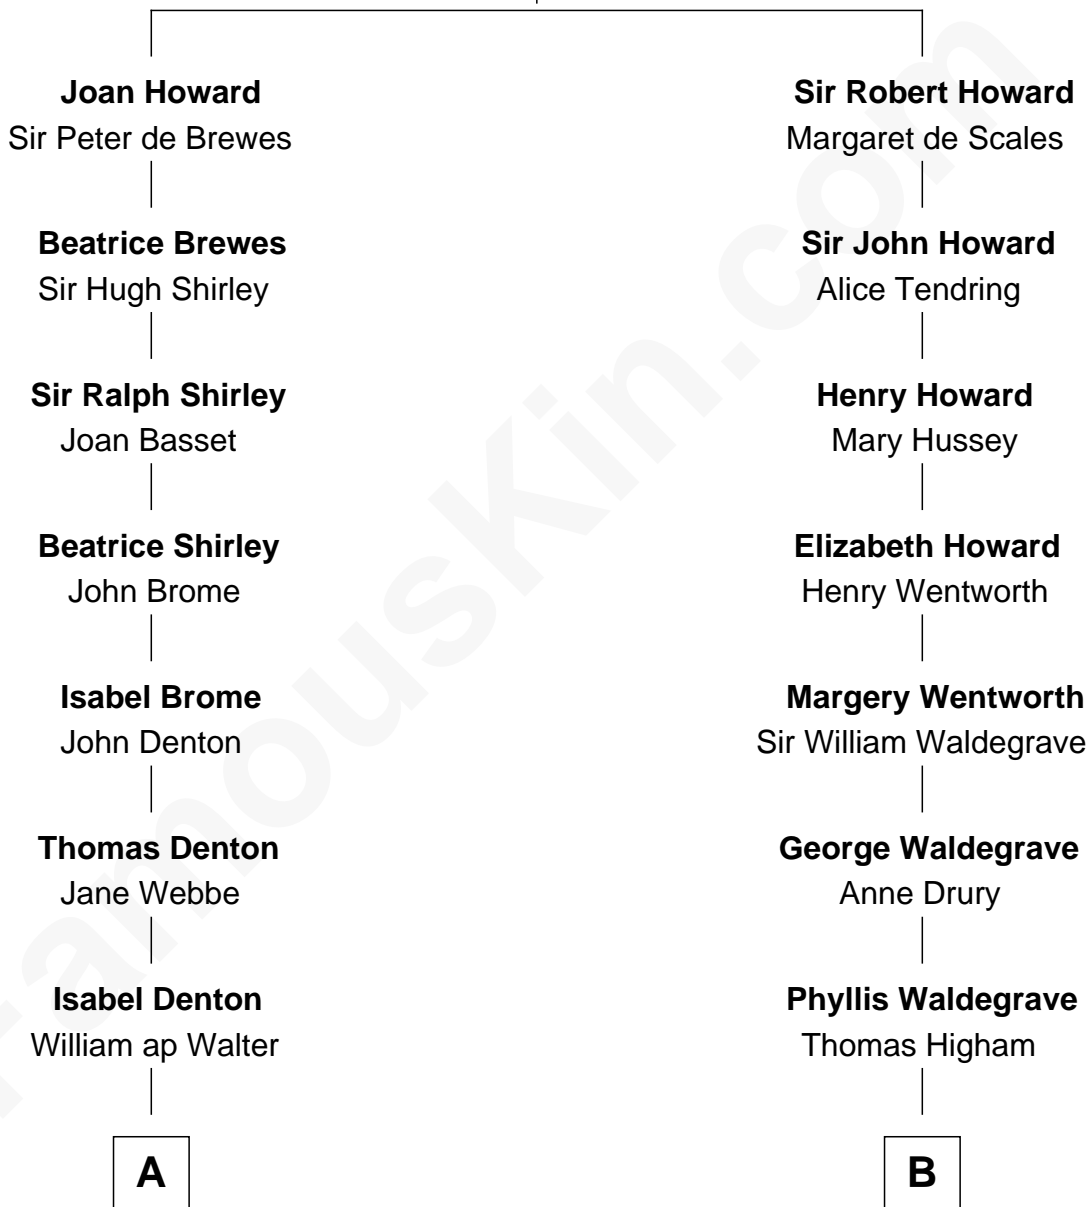

FamousKin.com Relationship Chart of

Linda Hamilton

TV and Movie Actress

10th cousin 11 times removed of

Rev. George Burroughs

Executed for Witchcraft, Salem 1692

Sir John Howard

Alice de Bois

C

—
Stephen P. Holt
Aurelia Morgan Grimes

—
Taylor Holt
Frances Kyle

—
Dr. Richard Huckstep Holt
Mildred Alberta Derby

—
Barbara Kyle Holt
Dr. Carroll Stanford Hamilton

—
Linda Hamilton
TV and Movie Actress