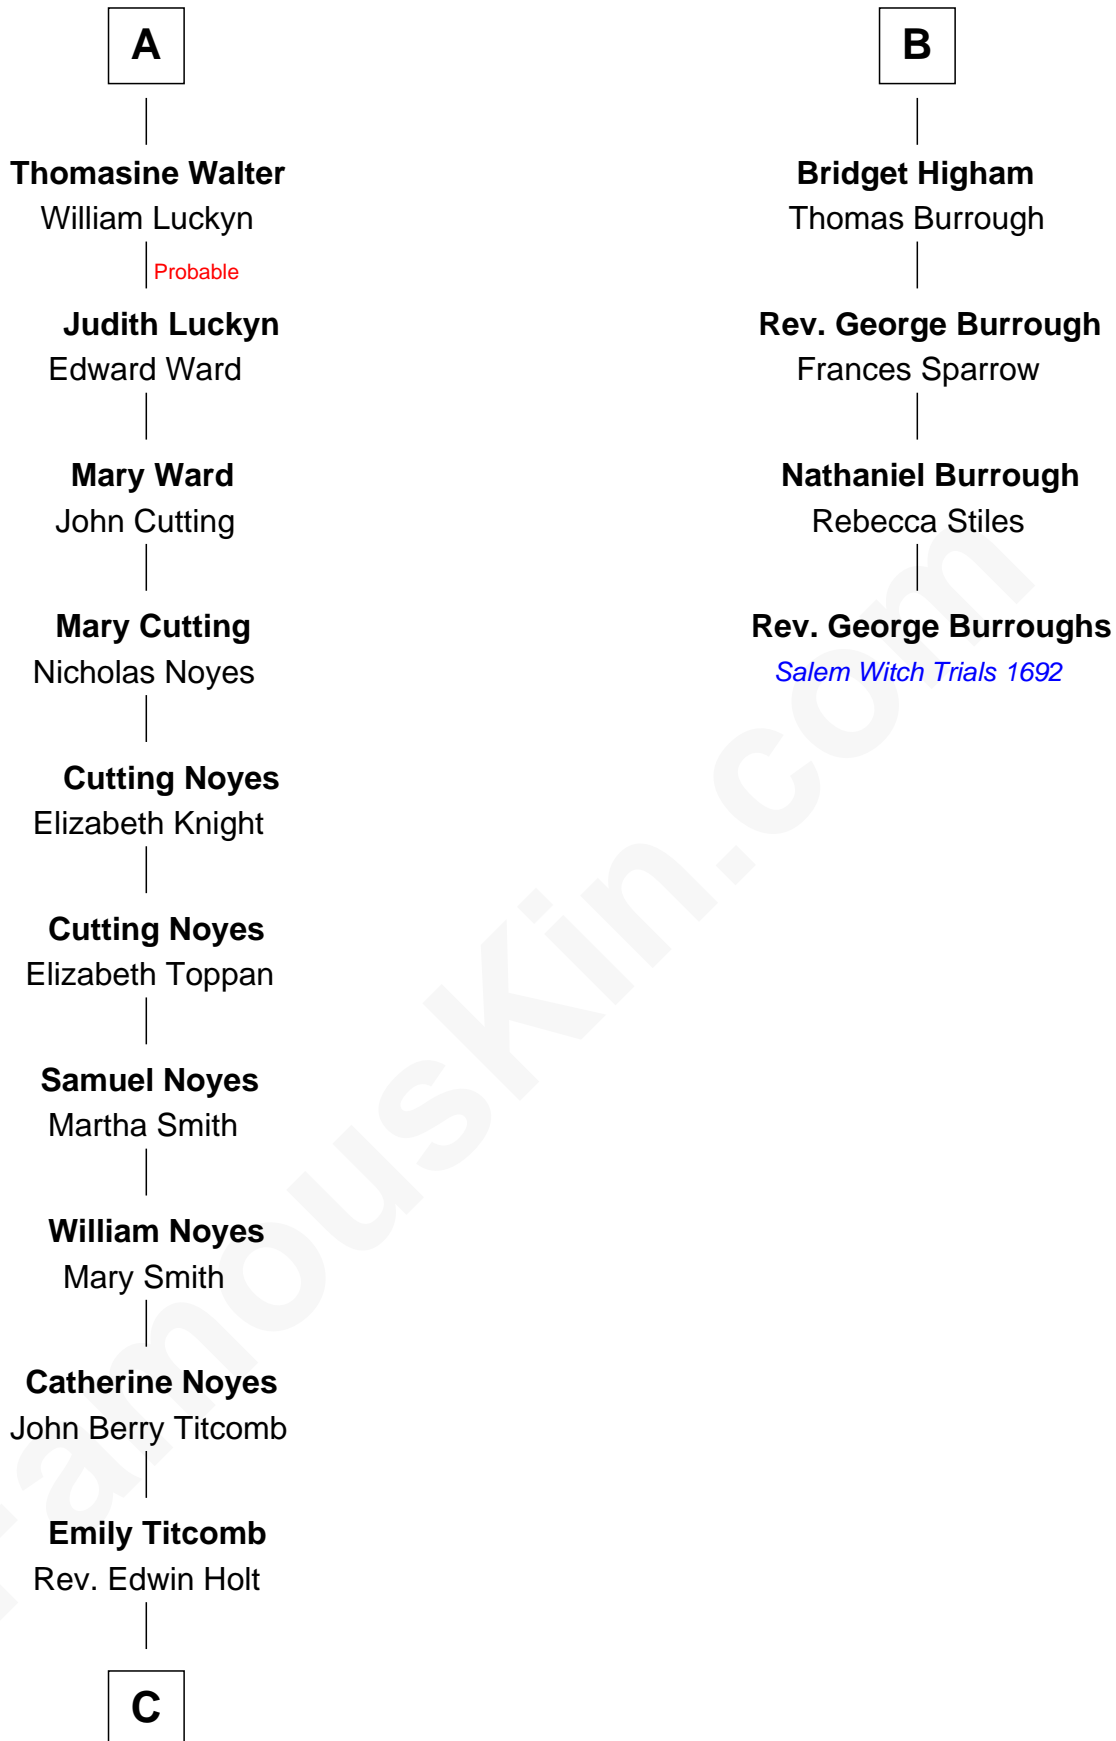

FamousKin.com Relationship Chart of

Linda Hamilton

TV and Movie Actress

10th cousin 11 times removed of

Rev. George Burroughs

Executed for Witchcraft, Salem 1692

Sir John Howard

Alice de Bois

C

—
Stephen P. Holt
Aurelia Morgan Grimes

—
Taylor Holt
Frances Kyle

—
Dr. Richard Huckstep Holt
Mildred Alberta Derby

—
Barbara Kyle Holt
Dr. Carroll Stanford Hamilton

—
Linda Hamilton
TV and Movie Actress