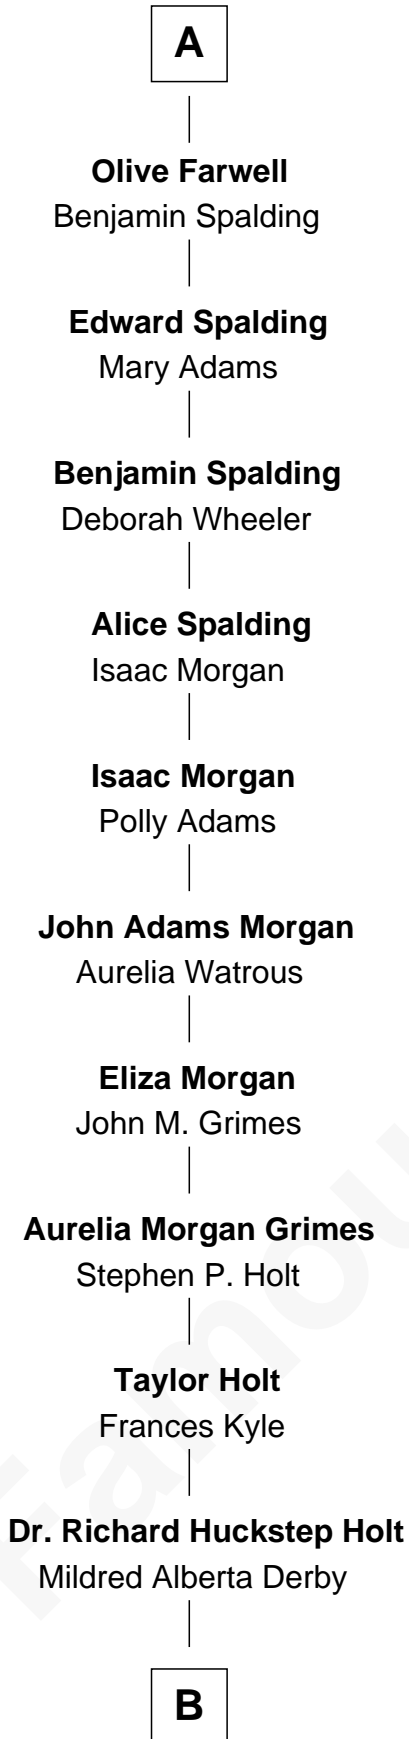

# FamousKin.com Relationship Chart of

**Linda Hamilton**

*TV and Movie Actress*

7th cousin 11 times removed of

**Rev. George Burroughs**

*Executed for Witchcraft, Salem 1692*

**Sir Roger Wentworth**

Margery Despencer

**Agnes Wentworth**  
Sir Robert Constable

**Anne Constable**  
William Tyrwhit

**Sir Robert Tyrwhit**  
Maud Talboys

**Katharine Tyrwhit**  
Sir Richard Thimbleby

**Elizabeth Thimbleby**  
Thomas Welby

**Richard Welby**  
Frances Bulkeley

**Olive Welby**  
Henry Farwell

**A**

**Henry Wentworth**  
Elizabeth Howard

**Margery Wentworth**  
Sir William Waldegrave

**George Waldegrave**  
Anne Drury

**Phyllis Waldegrave**  
Thomas Higham

**Bridget Higham**  
Thomas Burrough

**Rev. George Burrough**  
Frances Sparrow

**Nathaniel Burrough**  
Rebecca Stiles

**Rev. George Burroughs**

*Salem Witch Trials 1692*

**B**

**Barbara Kyle Holt**  
Dr. Carroll Stanford Hamilton

**Linda Hamilton**  
*TV and Movie Actress*