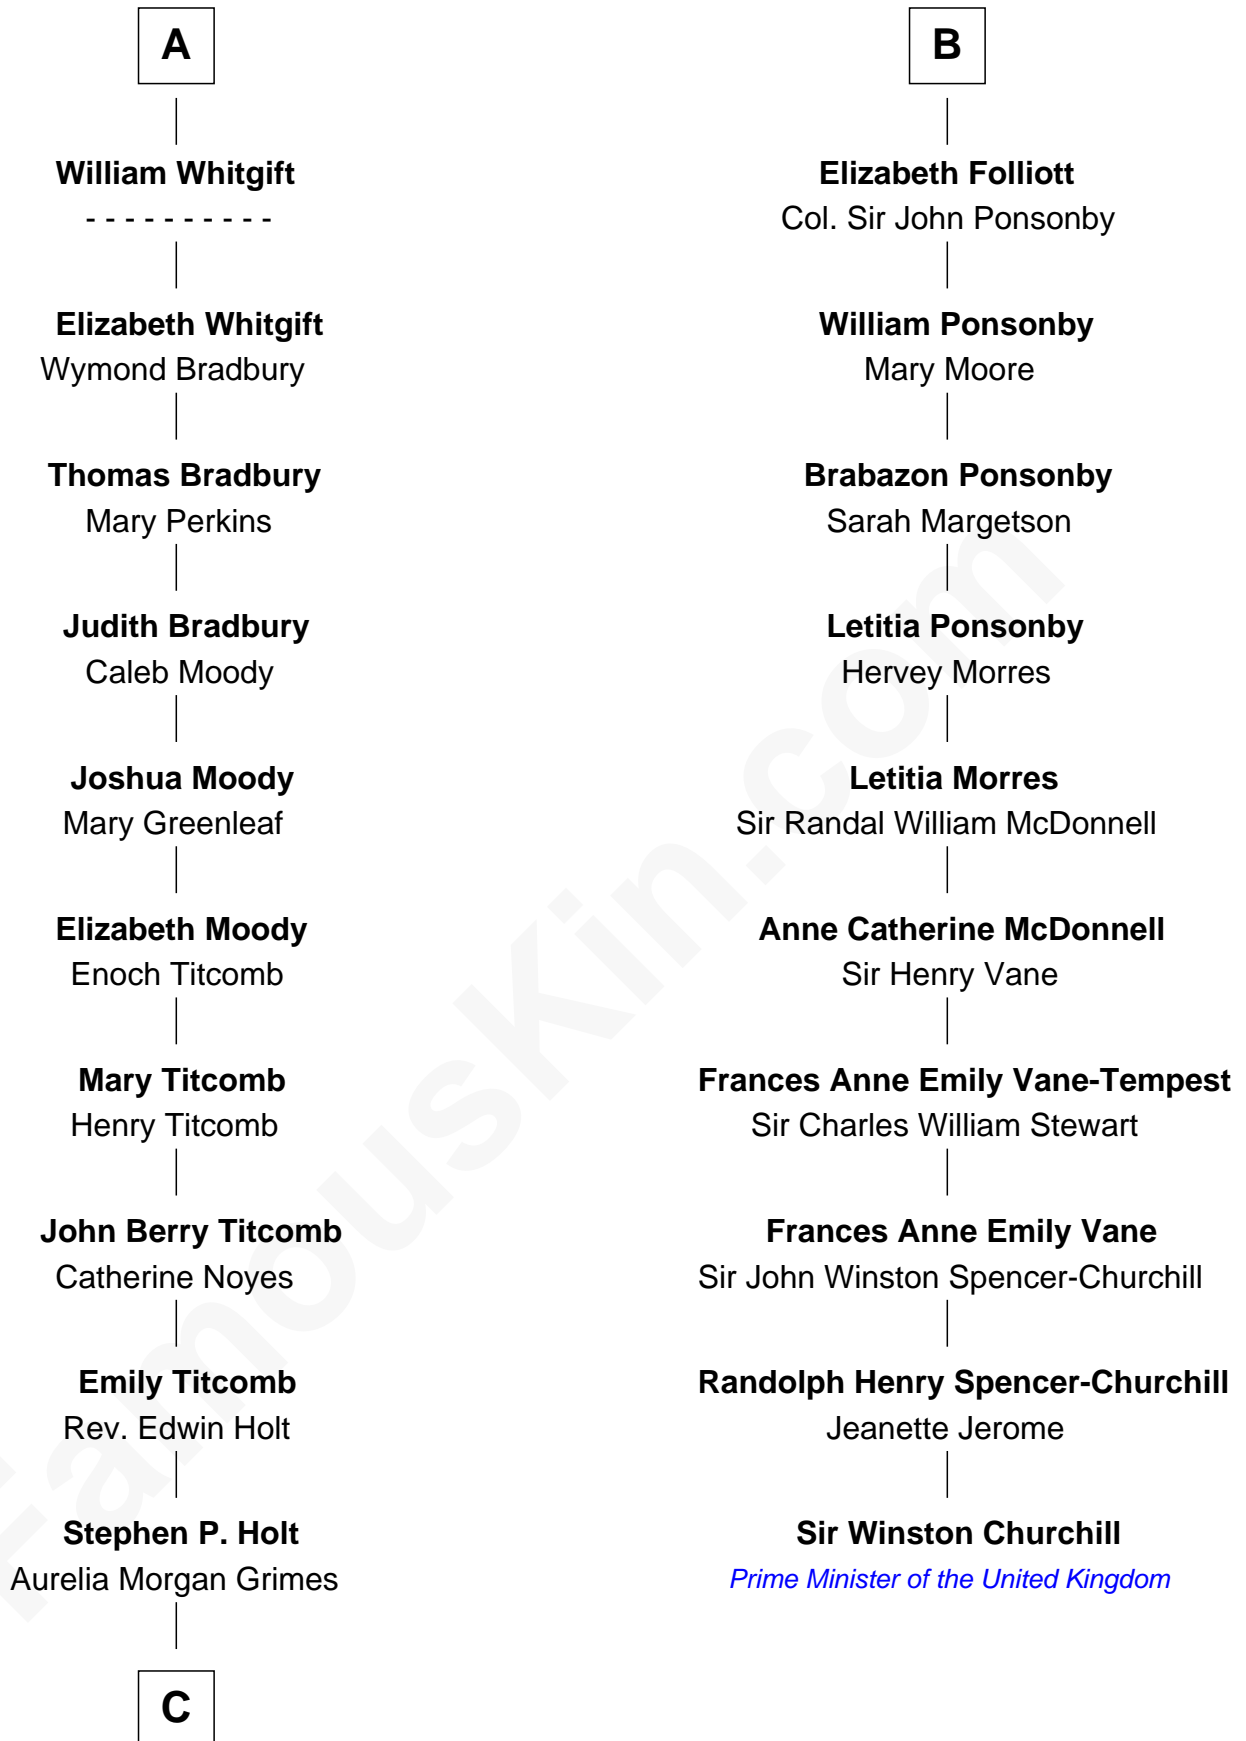

FamousKin.com Relationship Chart of

Linda Hamilton

TV and Movie Actress

16th cousin 4 times removed of

Sir Winston Churchill

Prime Minister of the United Kingdom

C

—
Taylor Holt
Frances Kyle

—
Dr. Richard Huckstep Holt
Mildred Alberta Derby

—
Barbara Kyle Holt
Dr. Carroll Stanford Hamilton

—
Linda Hamilton
TV and Movie Actress

FamousKin.com