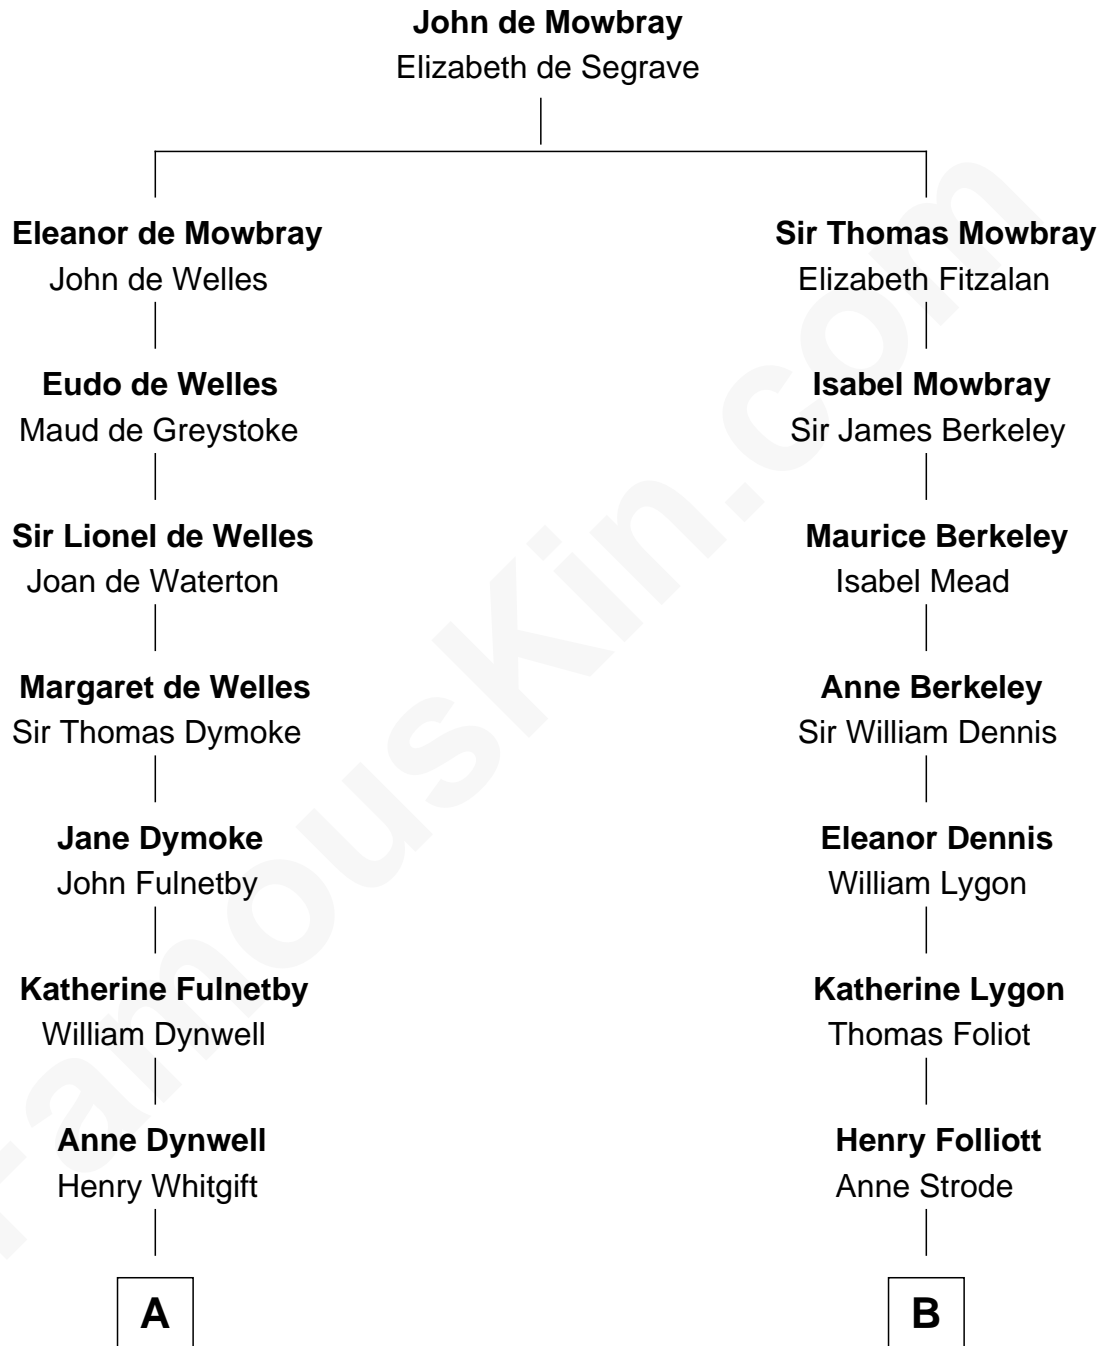

FamousKin.com Relationship Chart of

Linda Hamilton

TV and Movie Actress

16th cousin 4 times removed of

Sir Winston Churchill

Prime Minister of the United Kingdom

C

—
Taylor Holt
Frances Kyle

—
Dr. Richard Huckstep Holt
Mildred Alberta Derby

—
Barbara Kyle Holt
Dr. Carroll Stanford Hamilton

—
Linda Hamilton
TV and Movie Actress

FamousKin.com