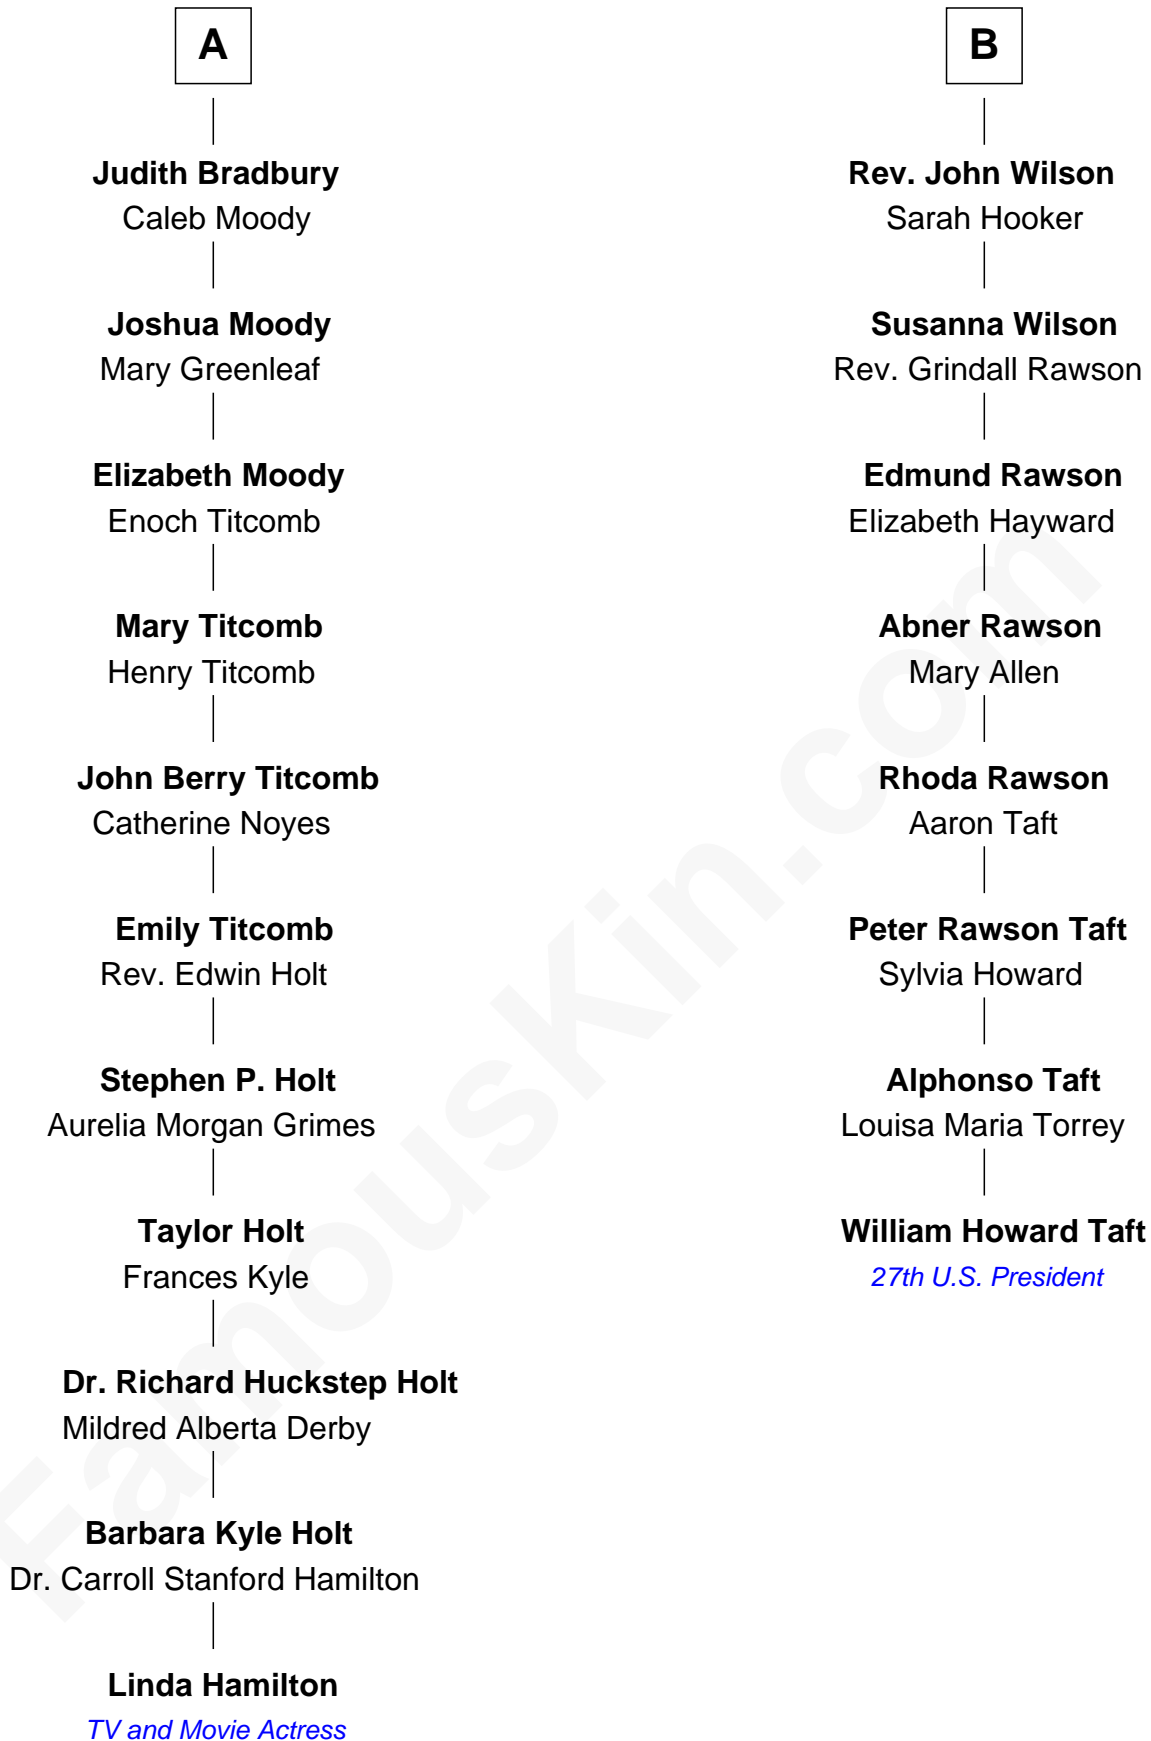

FamousKin.com Relationship Chart of

Linda Hamilton

TV and Movie Actress

14th cousin 3 times removed of

William Howard Taft

27th U.S. President

Sir Lionel de Welles

Joan de Waterton

William Whitgift

Elizabeth Whitgift

Wymond Bradbury

Thomas Bradbury

Mary Perkins

A

Cecily de Welles

Sir Robert Willoughby

Sir Christopher Willoughby

Margaret Jenney

Elizabeth Willoughby

Sir William Eure

Sir Ralph Eure

Margery Bowes

Anne Eure

Lancelot Mansfield

John Mansfield

Elizabeth -----

Elizabeth Mansfield

Rev. John Wilson

B

Linda Hamilton photo by [Matthew Simoneau](#) (CC BY 2.0)