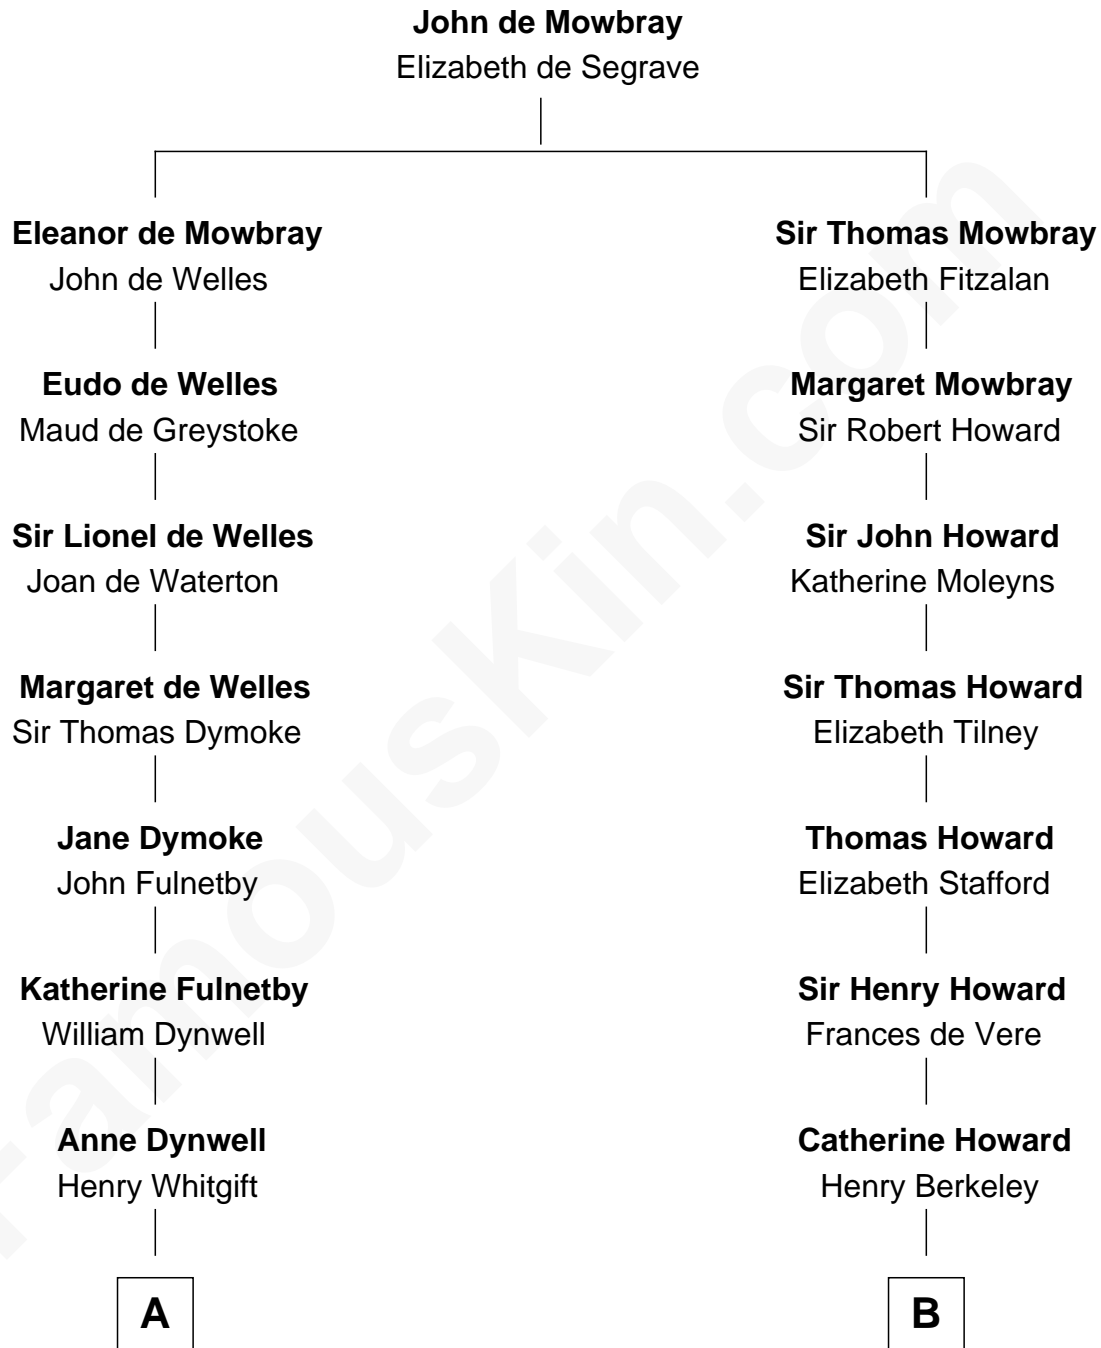

# FamousKin.com Relationship Chart of

**Linda Hamilton**

*TV and Movie Actress*

15th cousin 5 times removed of

**Francis Scott Key**

*Author of "The Star Spangled Banner"*

**C**

—  
**Taylor Holt**  
Frances Kyle

—  
**Dr. Richard Huckstep Holt**  
Mildred Alberta Derby

—  
**Barbara Kyle Holt**  
Dr. Carroll Stanford Hamilton

—  
**Linda Hamilton**  
*TV and Movie Actress*