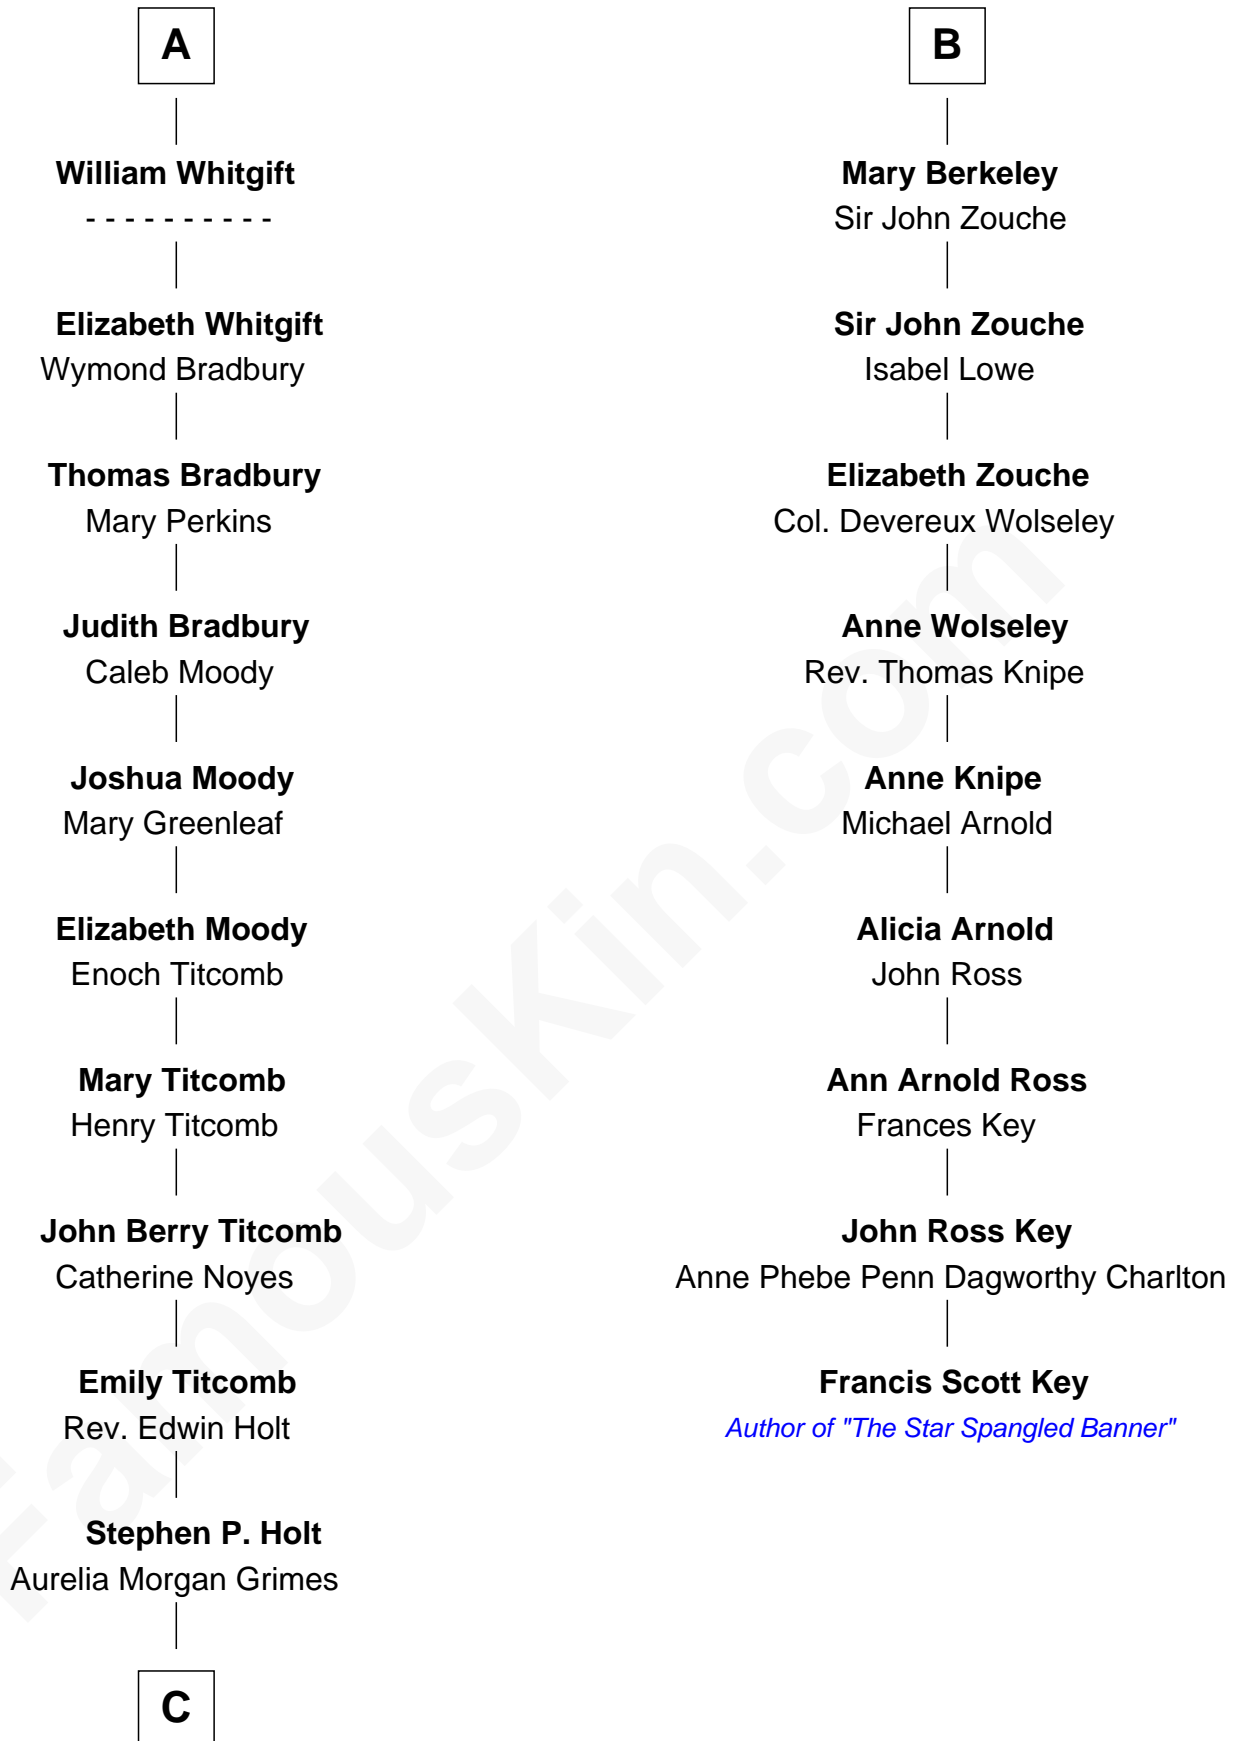

# FamousKin.com Relationship Chart of

**Linda Hamilton**

*TV and Movie Actress*

15th cousin 5 times removed of

**Francis Scott Key**

*Author of "The Star Spangled Banner"*

**C**

—  
**Taylor Holt**  
Frances Kyle

—  
**Dr. Richard Huckstep Holt**  
Mildred Alberta Derby

—  
**Barbara Kyle Holt**  
Dr. Carroll Stanford Hamilton

—  
**Linda Hamilton**  
*TV and Movie Actress*