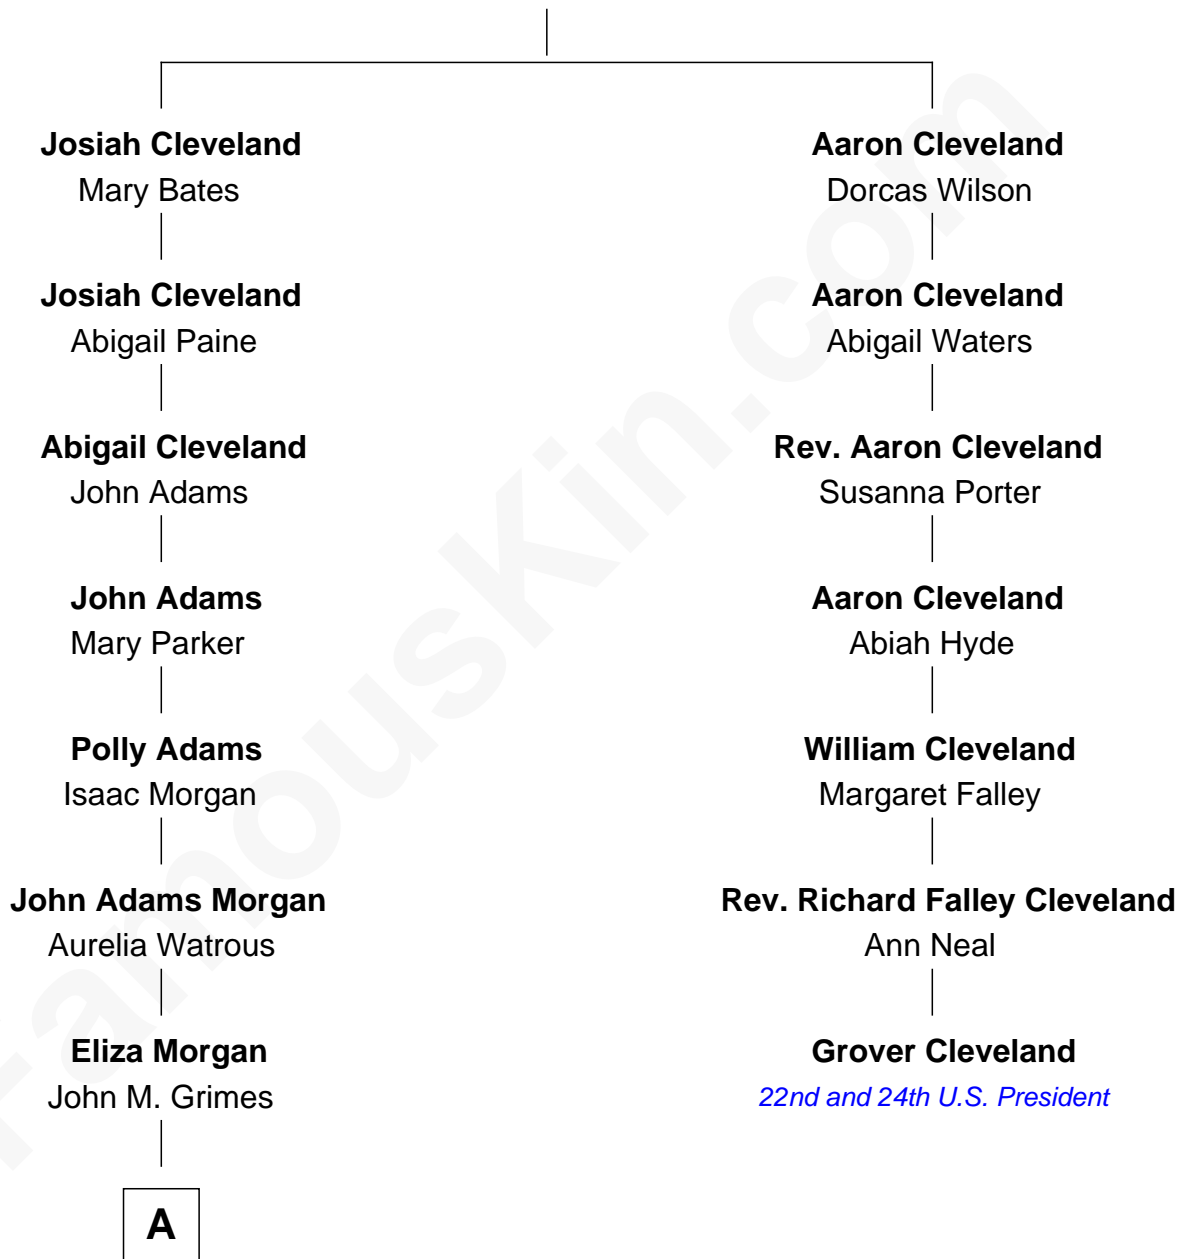

# FamousKin.com Relationship Chart of

**Linda Hamilton**

*TV and Movie Actress*

6th cousin 5 times removed of

**Grover Cleveland**

*22nd and 24th U.S. President*

**Moses Cleveland**

Ann Winn

**A**

**Aurelia Morgan Grimes**

Stephen P. Holt

**Taylor Holt**

Frances Kyle

**Dr. Richard Huckstep Holt**

Mildred Alberta Derby

**Barbara Kyle Holt**

Dr. Carroll Stanford Hamilton

**Linda Hamilton**

*TV and Movie Actress*

FamousKin.com