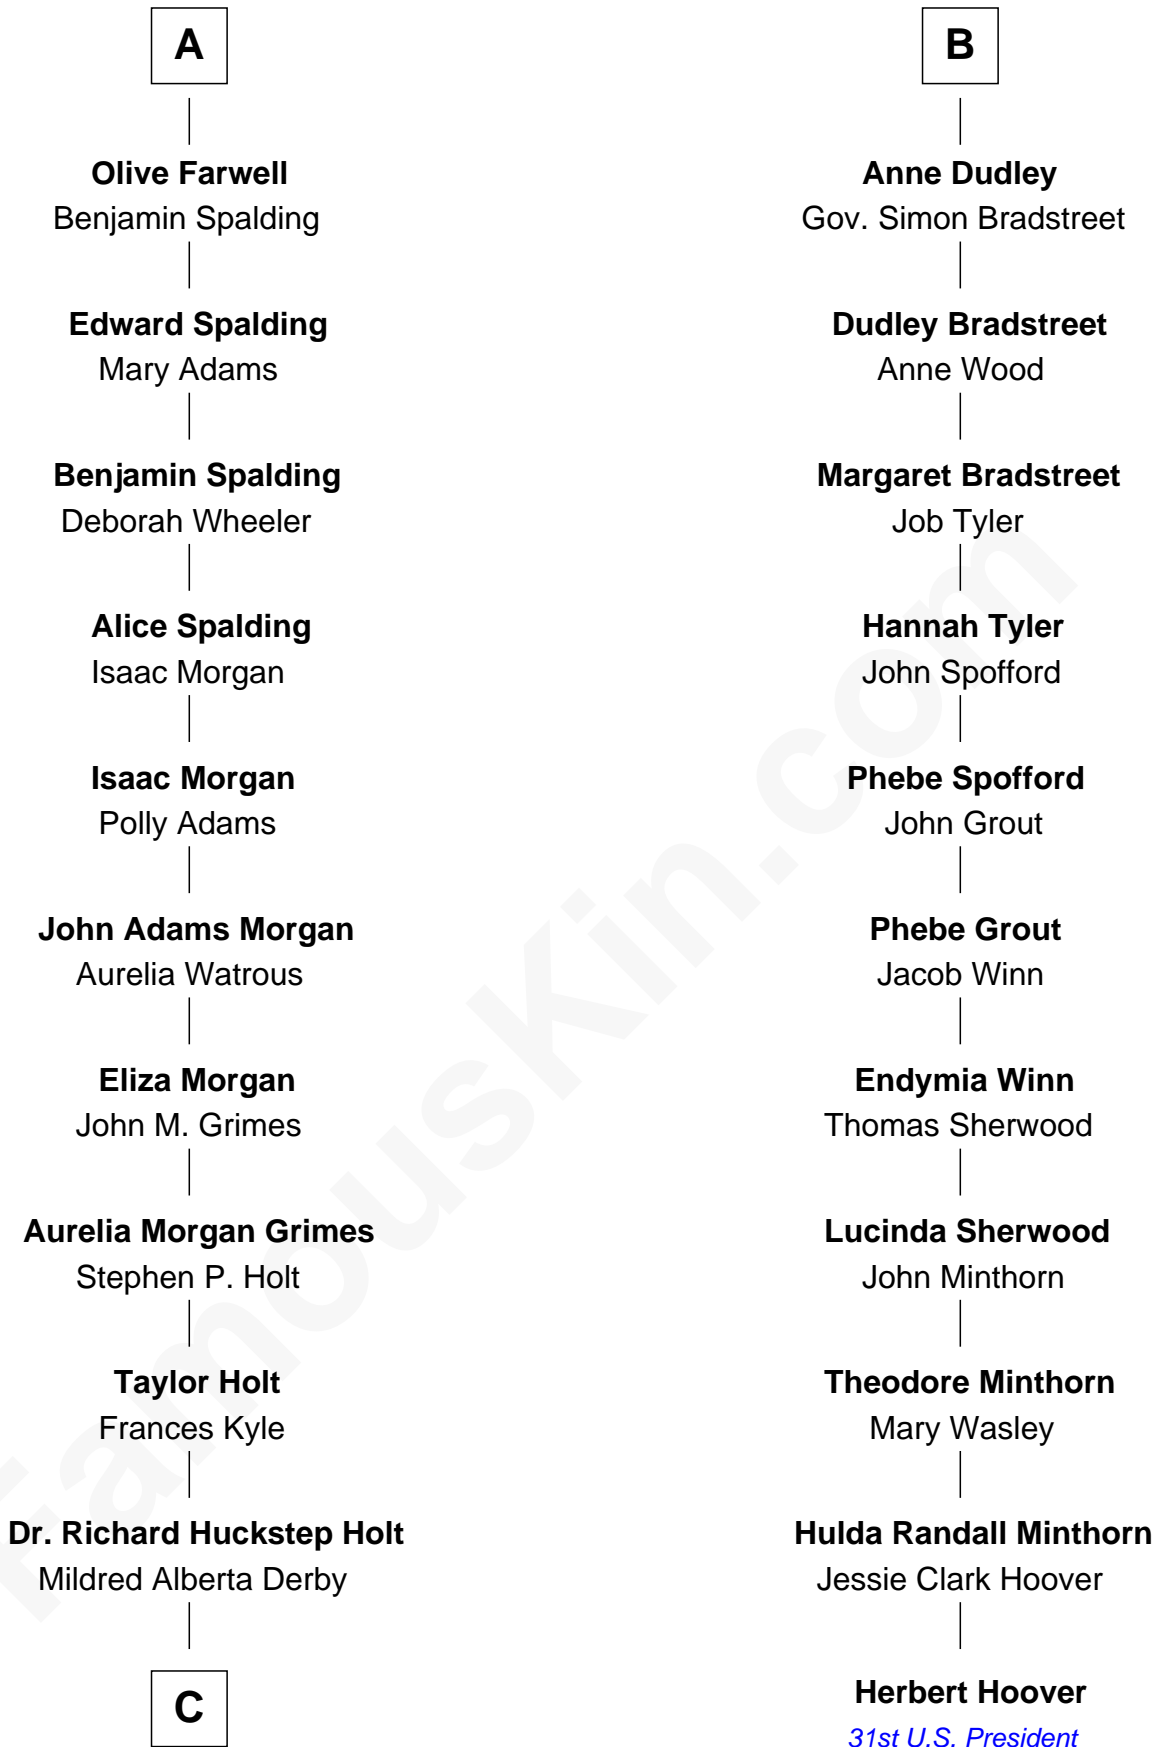

FamousKin.com Relationship Chart of

Linda Hamilton

TV and Movie Actress

17th cousin 1 time removed of

Herbert Hoover

31st U.S. President

Sir William Bonville

Margaret Grey

C

Barbara Kyle Holt
Dr. Carroll Stanford Hamilton

Linda Hamilton
TV and Movie Actress

FamousKin.com