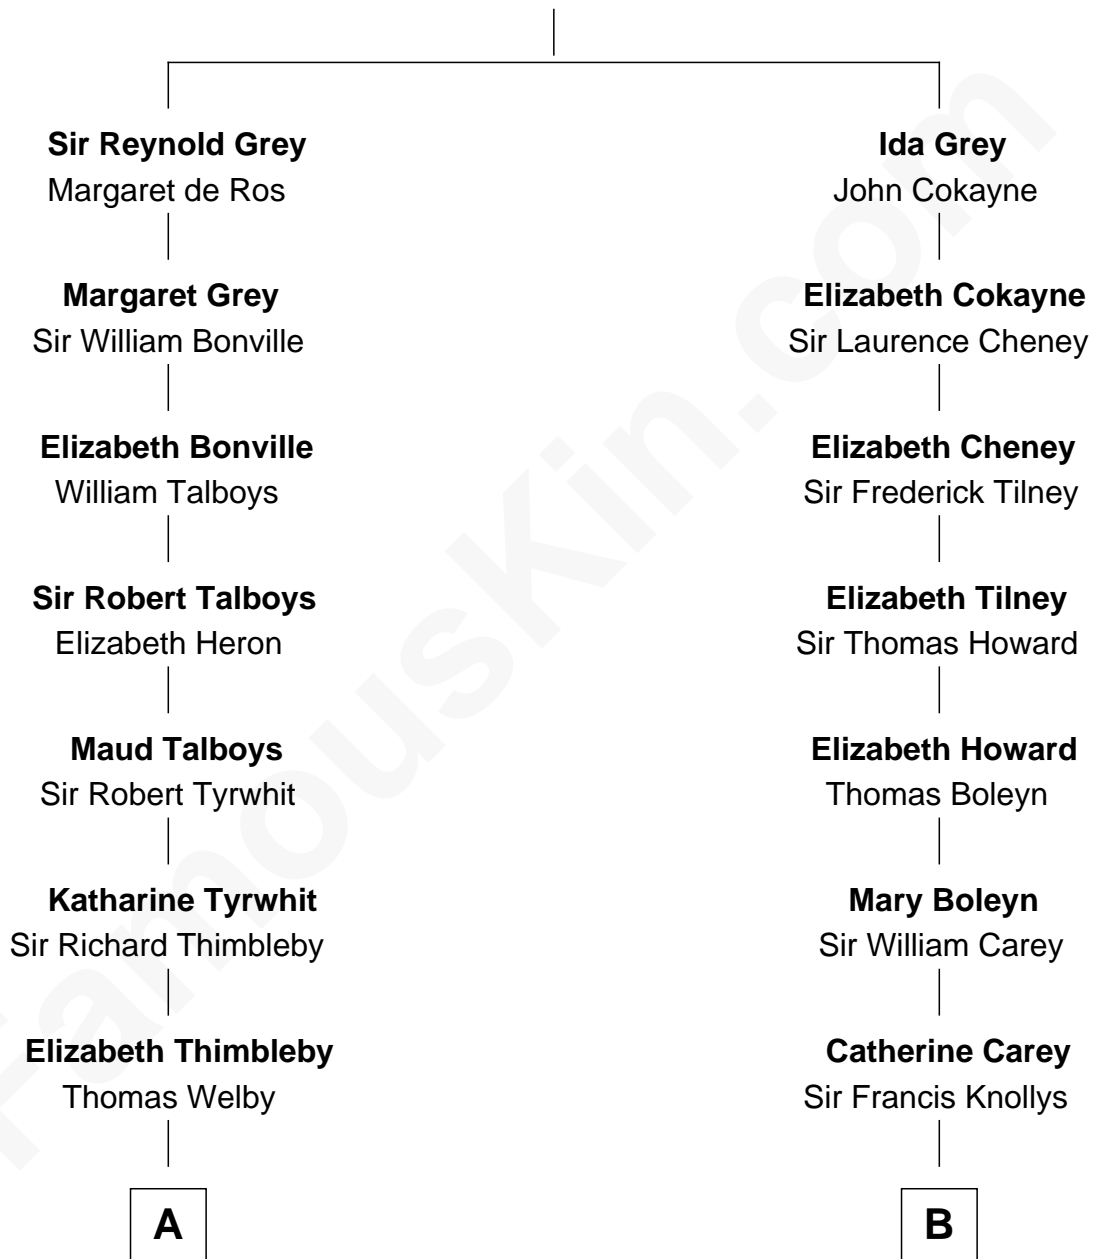

# FamousKin.com Relationship Chart of

**Linda Hamilton**

*TV and Movie Actress*

17th cousin 3 times removed of

**Edith (Bolling) Wilson**

*First Lady of President Woodrow Wilson*

**Sir Reynold de Grey**

Eleanor le Strange

**C**

—  
**Taylor Holt**  
Frances Kyle

—  
**Dr. Richard Huckstep Holt**  
Mildred Alberta Derby

—  
**Barbara Kyle Holt**  
Dr. Carroll Stanford Hamilton

—  
**Linda Hamilton**  
*TV and Movie Actress*