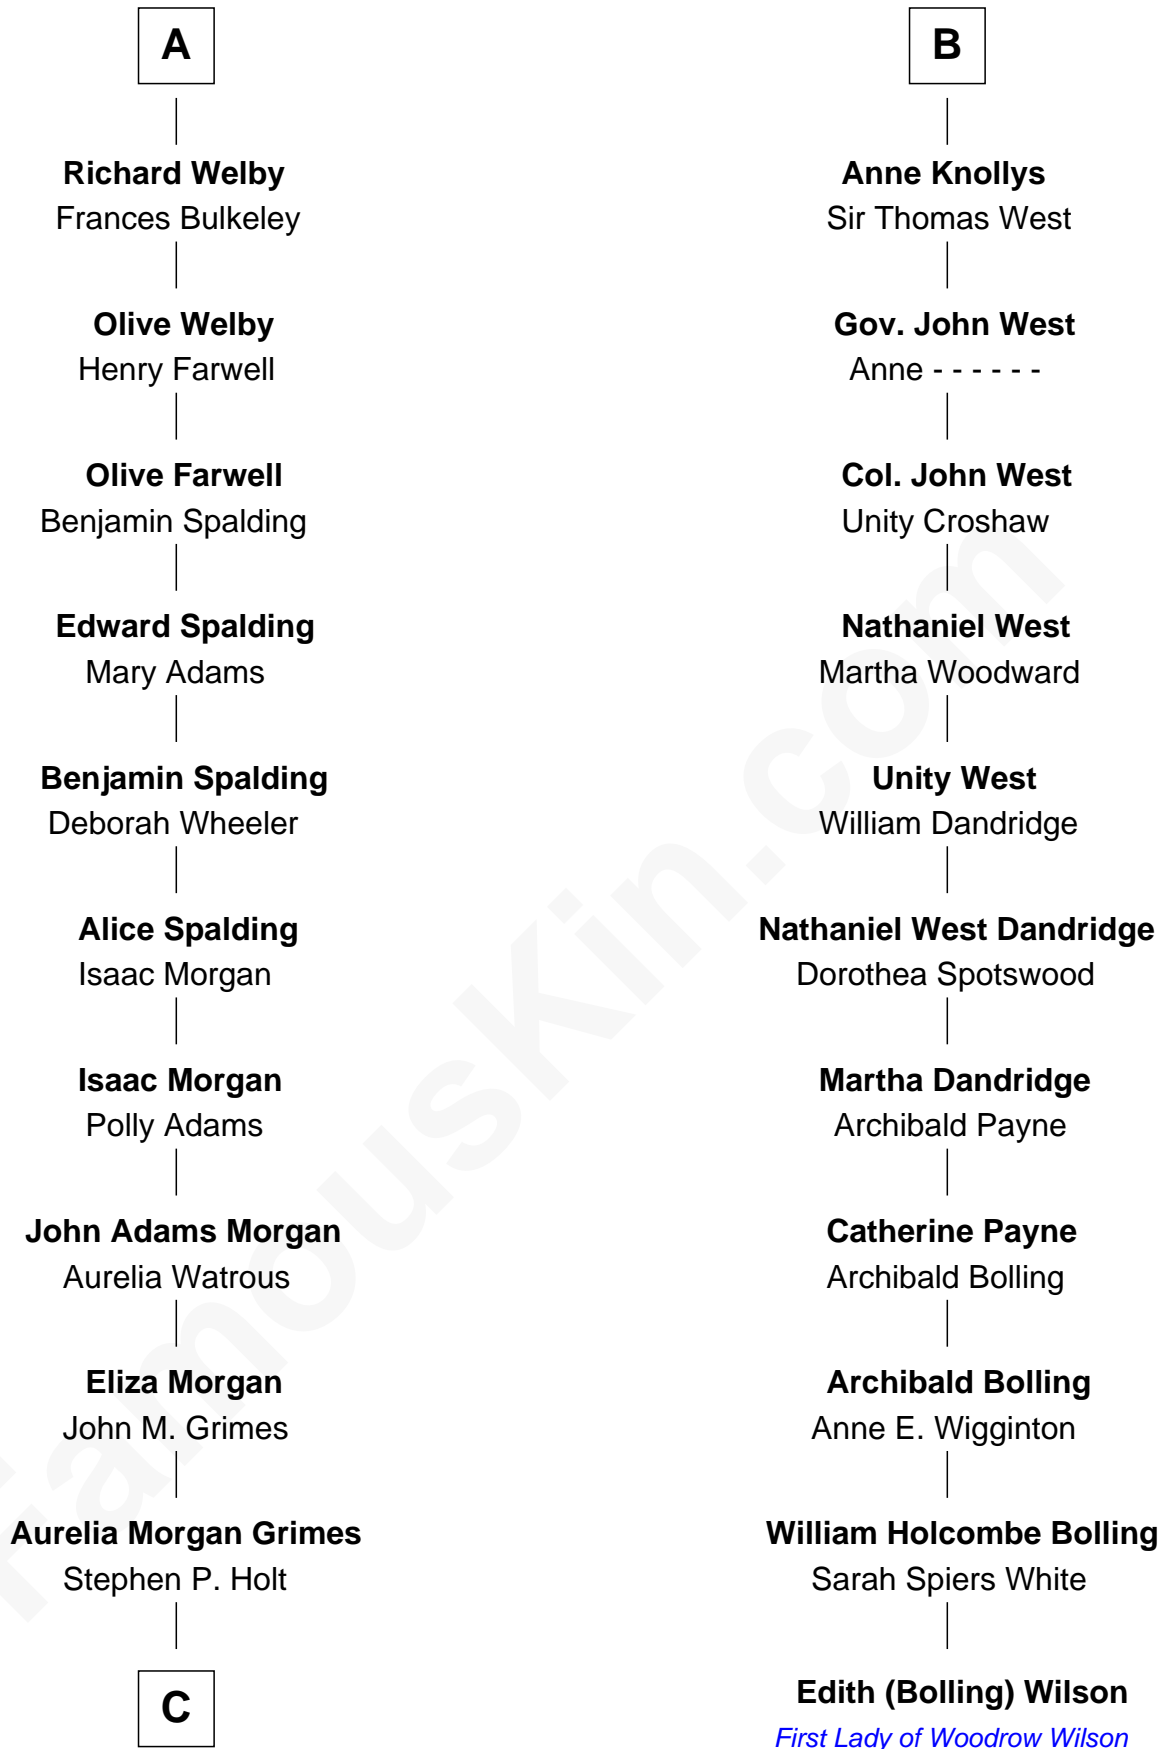

# FamousKin.com Relationship Chart of

**Linda Hamilton**

*TV and Movie Actress*

17th cousin 3 times removed of

**Edith (Bolling) Wilson**

*First Lady of President Woodrow Wilson*

**Sir Reynold de Grey**

Eleanor le Strange

**C**

—  
**Taylor Holt**  
Frances Kyle

—  
**Dr. Richard Huckstep Holt**  
Mildred Alberta Derby

—  
**Barbara Kyle Holt**  
Dr. Carroll Stanford Hamilton

—  
**Linda Hamilton**  
*TV and Movie Actress*