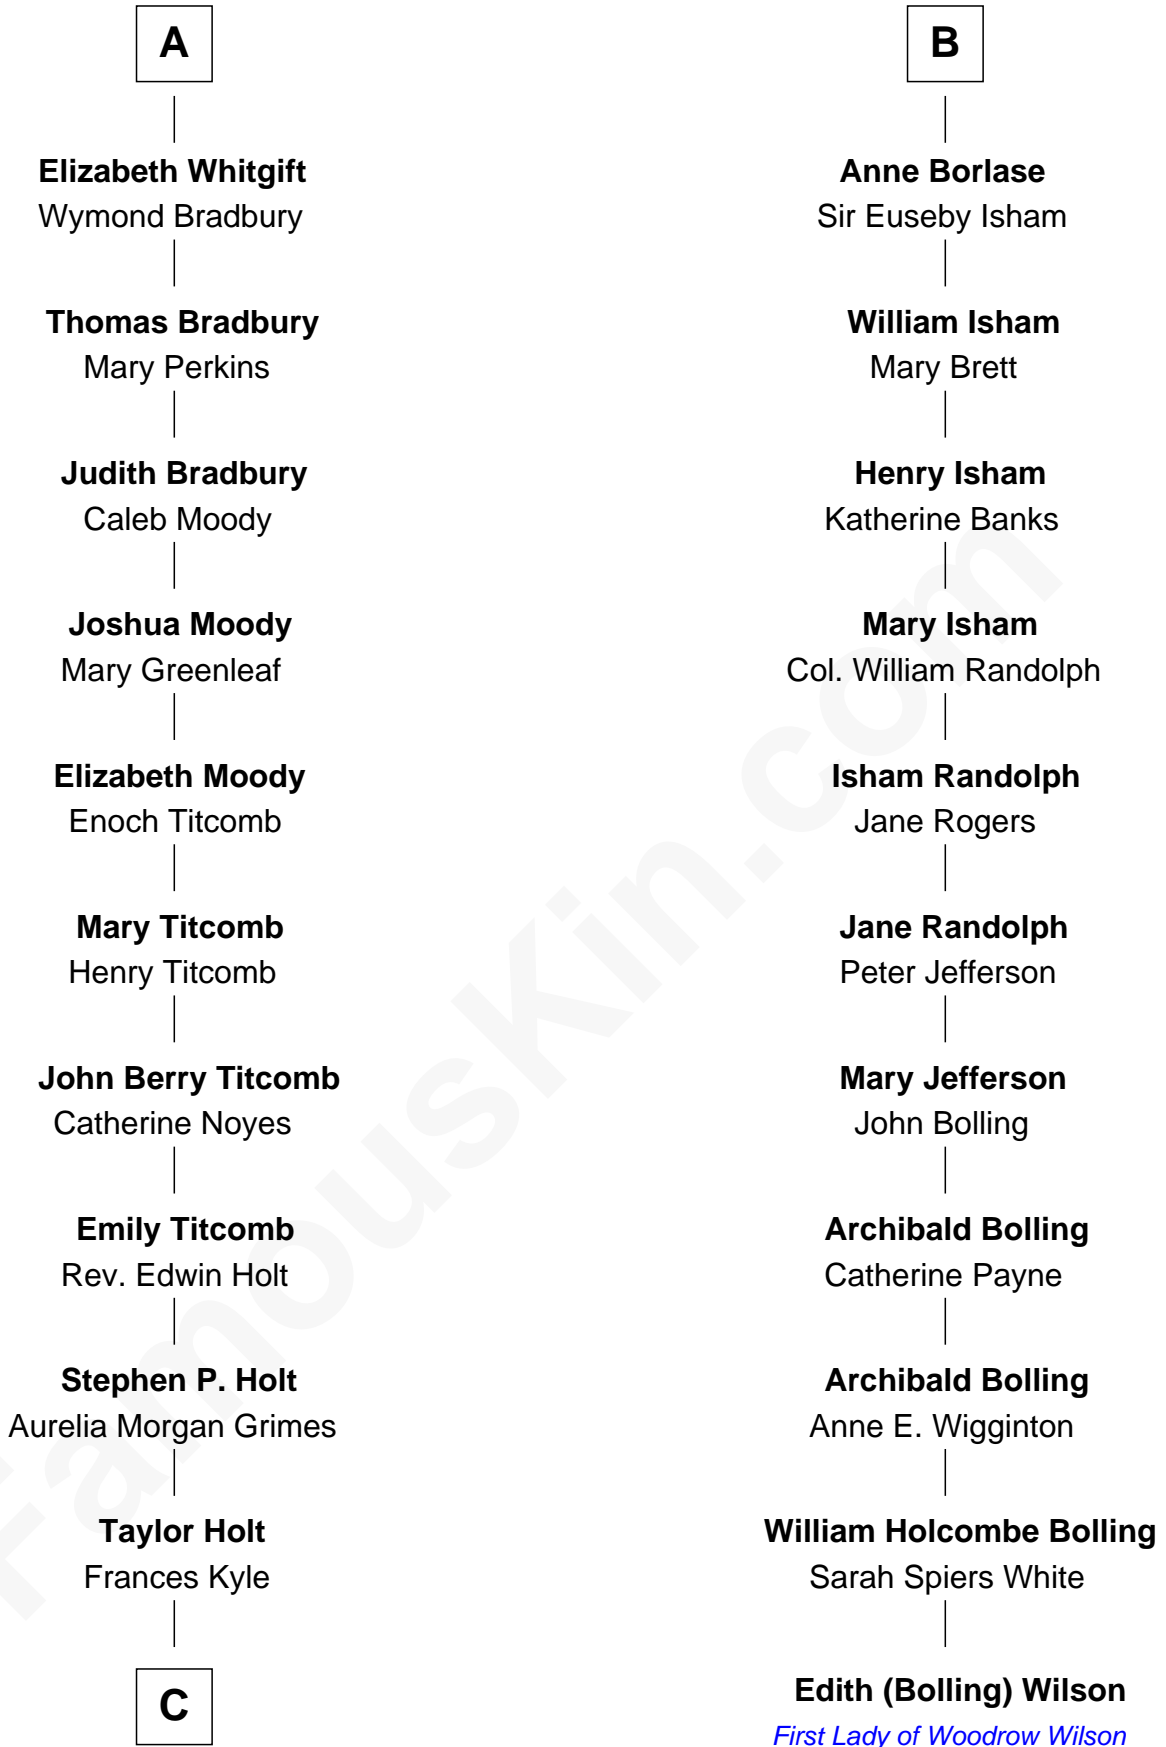

FamousKin.com Relationship Chart of

Linda Hamilton

TV and Movie Actress

17th cousin 2 times removed of

Edith (Bolling) Wilson

First Lady of President Woodrow Wilson

William Pert
Joan le Scrope

C

—
Dr. Richard Huckstep Holt

Mildred Alberta Derby

—
Barbara Kyle Holt

Dr. Carroll Stanford Hamilton

—
Linda Hamilton

TV and Movie Actress

FamousKin.com