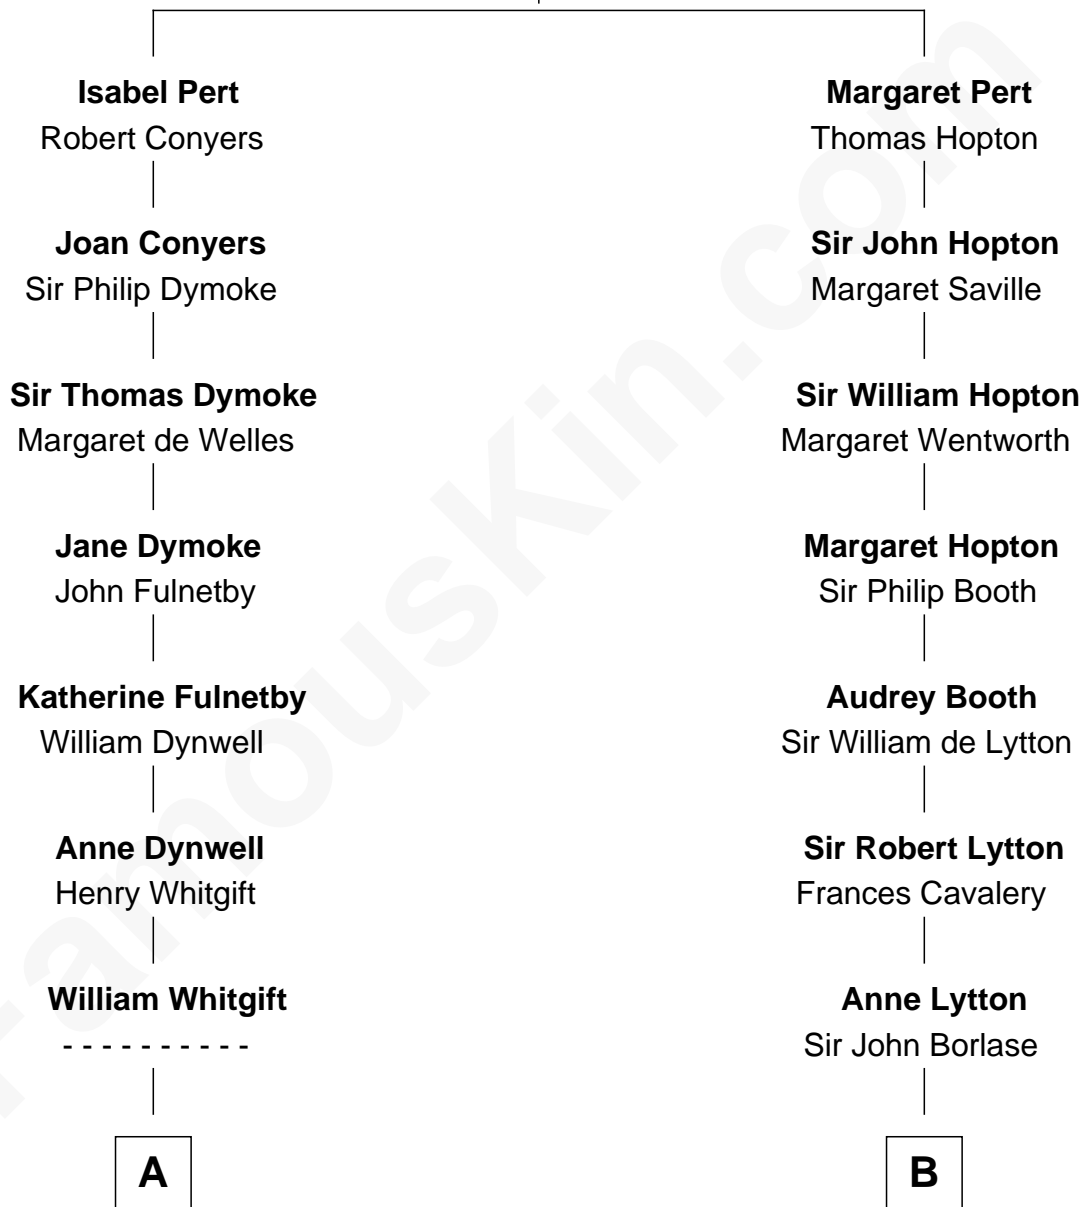

FamousKin.com Relationship Chart of

Linda Hamilton

TV and Movie Actress

17th cousin 2 times removed of

Edith (Bolling) Wilson

First Lady of President Woodrow Wilson

William Pert
Joan le Scrope

C

—
Dr. Richard Huckstep Holt

Mildred Alberta Derby

—
Barbara Kyle Holt

Dr. Carroll Stanford Hamilton

—
Linda Hamilton

TV and Movie Actress

FamousKin.com