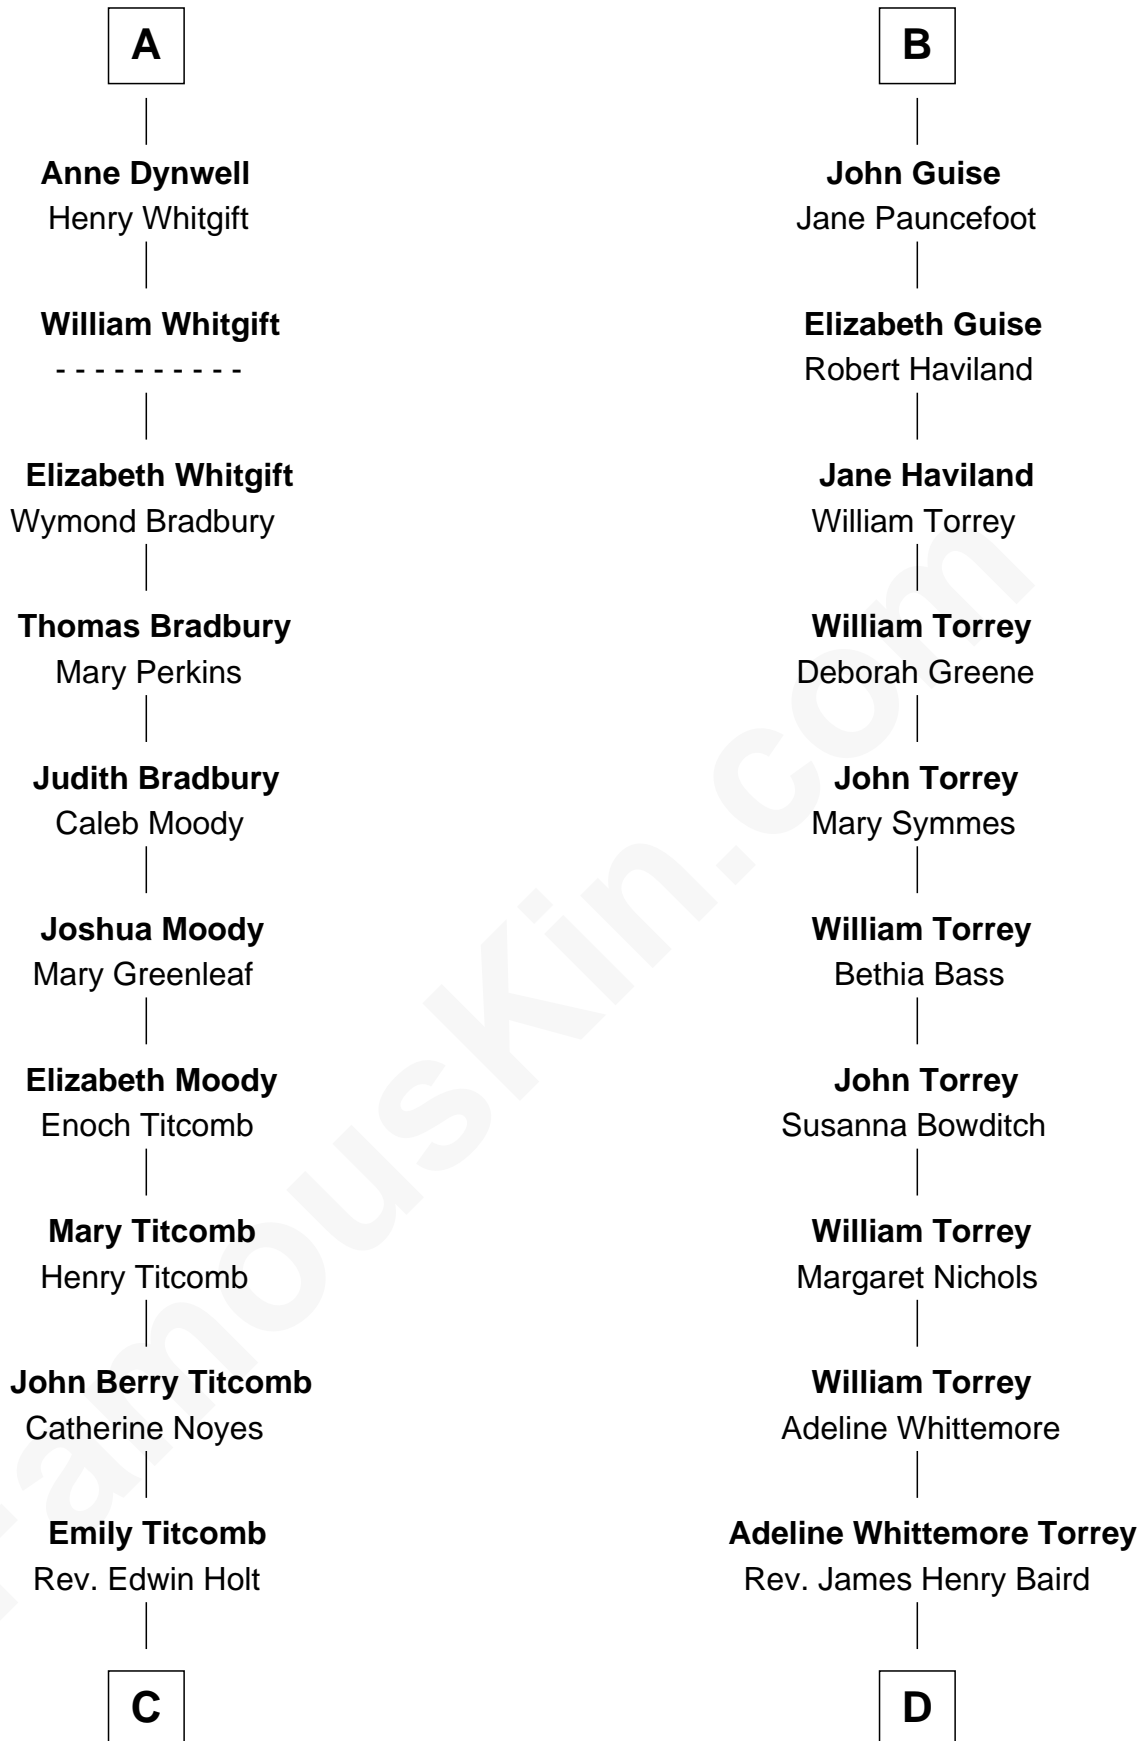

FamousKin.com Relationship Chart of

Linda Hamilton

TV and Movie Actress

21st cousin of

Billie Eilish

Singer and Songwriter

C

Stephen P. Holt
Aurelia Morgan Grimes

Taylor Holt
Frances Kyle

Dr. Richard Huckstep Holt
Mildred Alberta Derby

Barbara Kyle Holt
Dr. Carroll Stanford Hamilton

Linda Hamilton
TV and Movie Actress

D

William Torrey Baird
Anne Merideth Grant

Collier Whittemore Baird
Dorothy Grace Norton