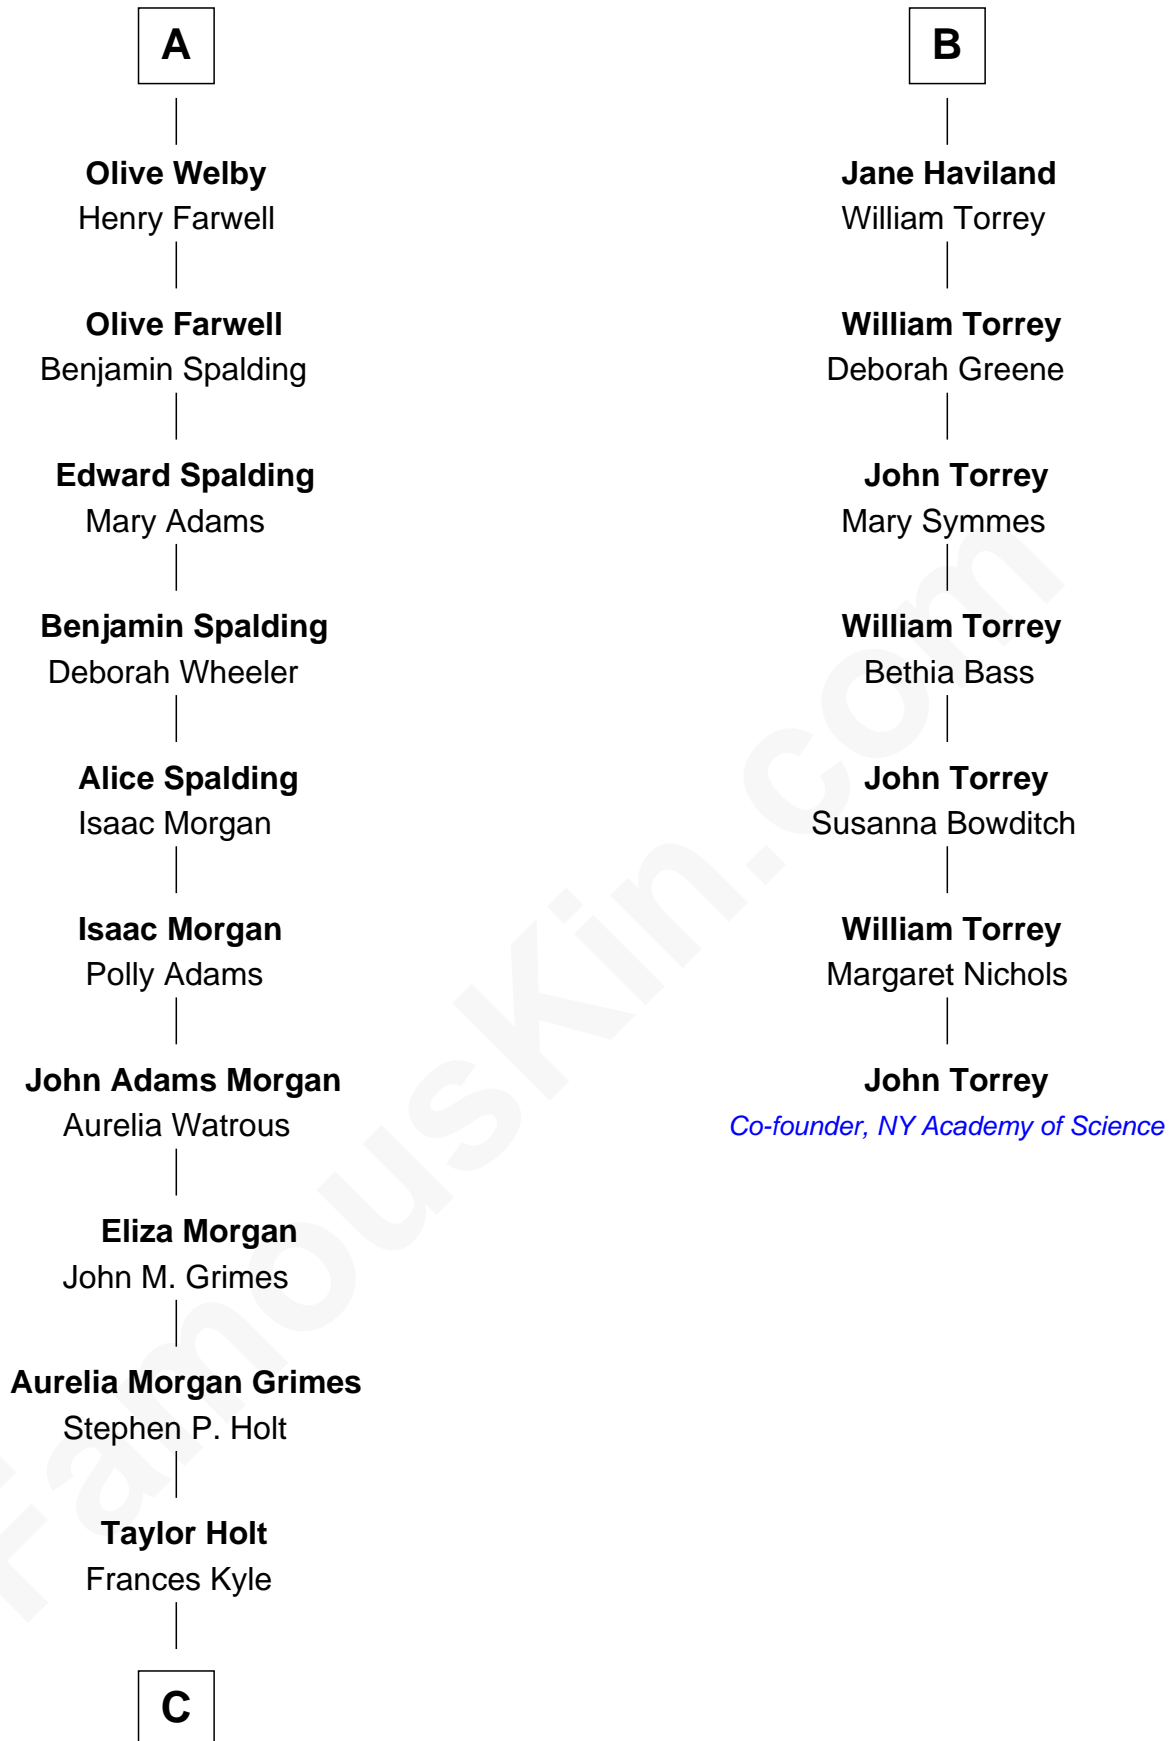

FamousKin.com Relationship Chart of

Linda Hamilton

TV and Movie Actress

13th cousin 6 times removed of

John Torrey

Co-founder, NY Academy of Science

Sir Reynold Grey

Margaret de Ros

C

—
Dr. Richard Huckstep Holt

Mildred Alberta Derby

—
Barbara Kyle Holt

Dr. Carroll Stanford Hamilton

—
Linda Hamilton

TV and Movie Actress

FamousKin.com