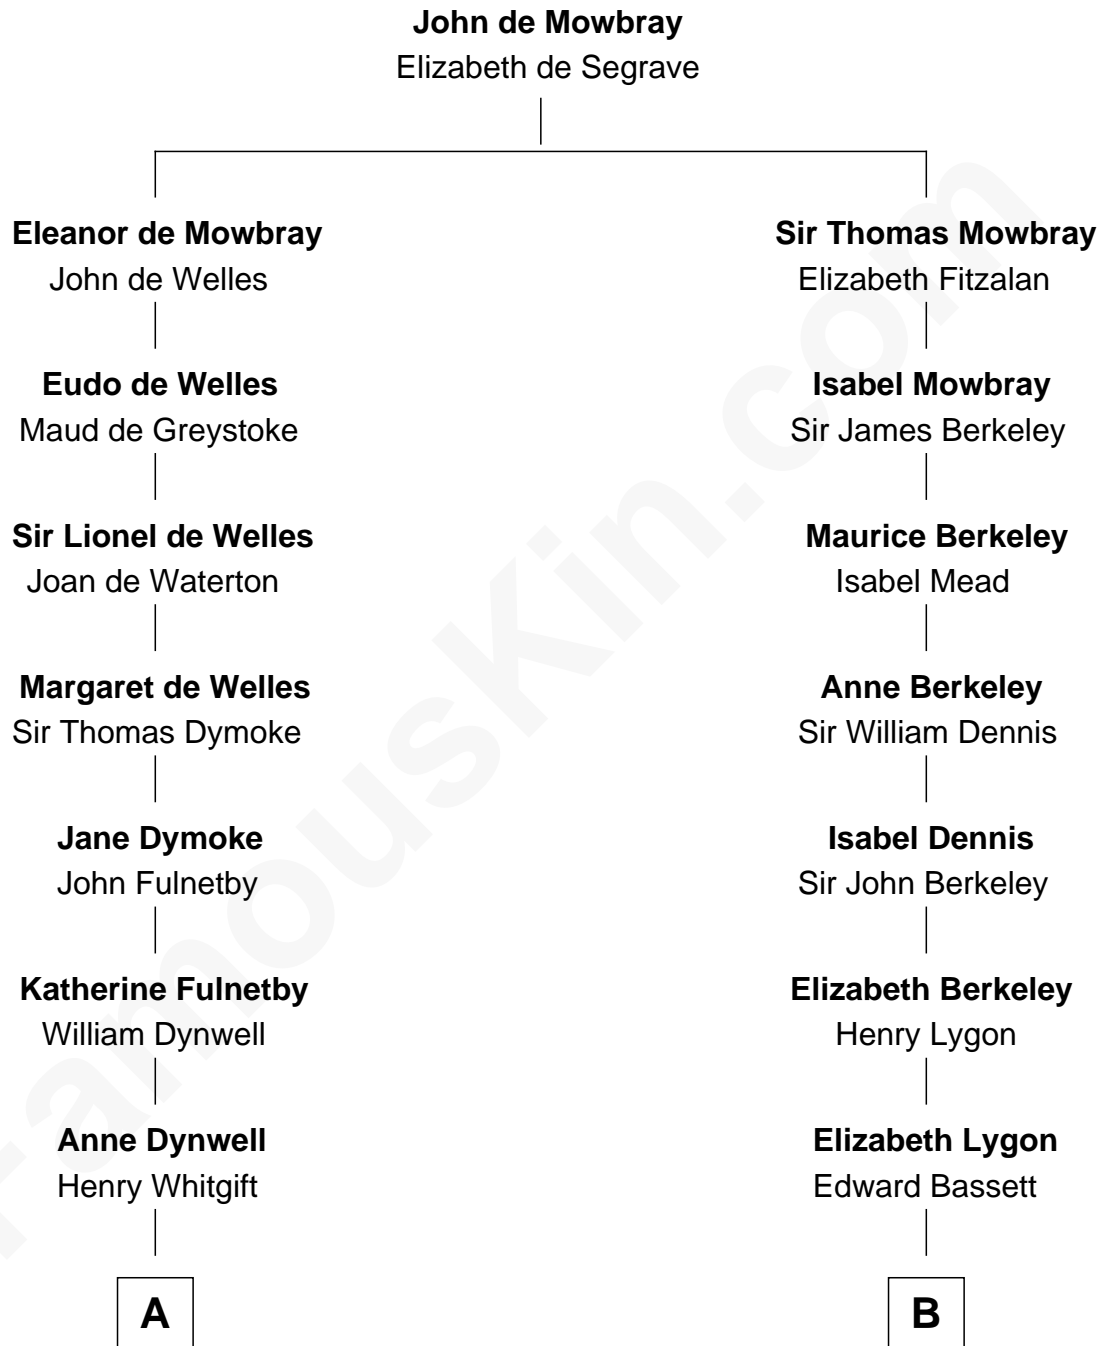

# FamousKin.com Relationship Chart of

**Linda Hamilton**

*TV and Movie Actress*

16th cousin 4 times removed of

**General Douglas MacArthur**

*U.S. Army - World War II*

**C**

—  
**Taylor Holt**  
Frances Kyle

—  
**Dr. Richard Huckstep Holt**  
Mildred Alberta Derby

—  
**Barbara Kyle Holt**  
Dr. Carroll Stanford Hamilton

—  
**Linda Hamilton**  
*TV and Movie Actress*

FamousKin.com