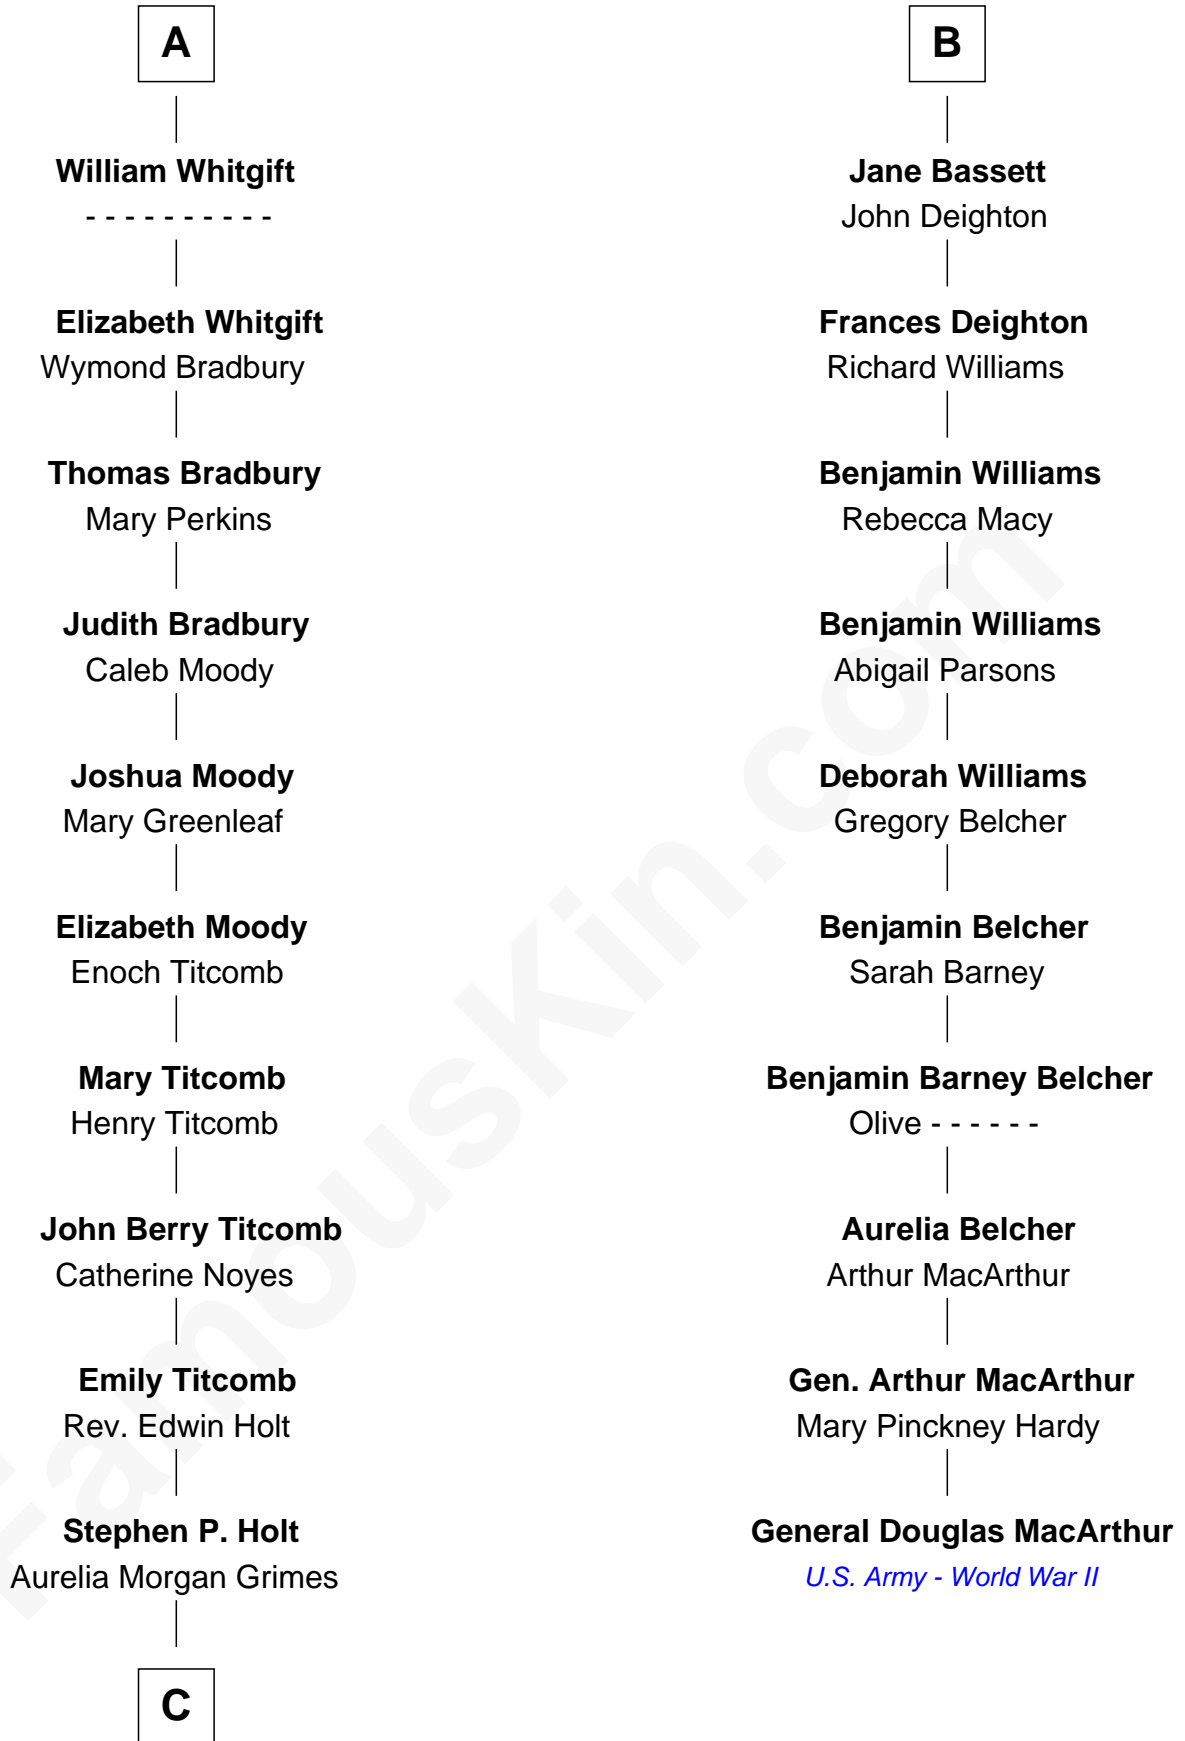

# FamousKin.com Relationship Chart of

**Linda Hamilton**

*TV and Movie Actress*

16th cousin 4 times removed of

**General Douglas MacArthur**

*U.S. Army - World War II*

**C**

—  
**Taylor Holt**  
Frances Kyle

—  
**Dr. Richard Huckstep Holt**  
Mildred Alberta Derby

—  
**Barbara Kyle Holt**  
Dr. Carroll Stanford Hamilton

—  
**Linda Hamilton**  
*TV and Movie Actress*

FamousKin.com