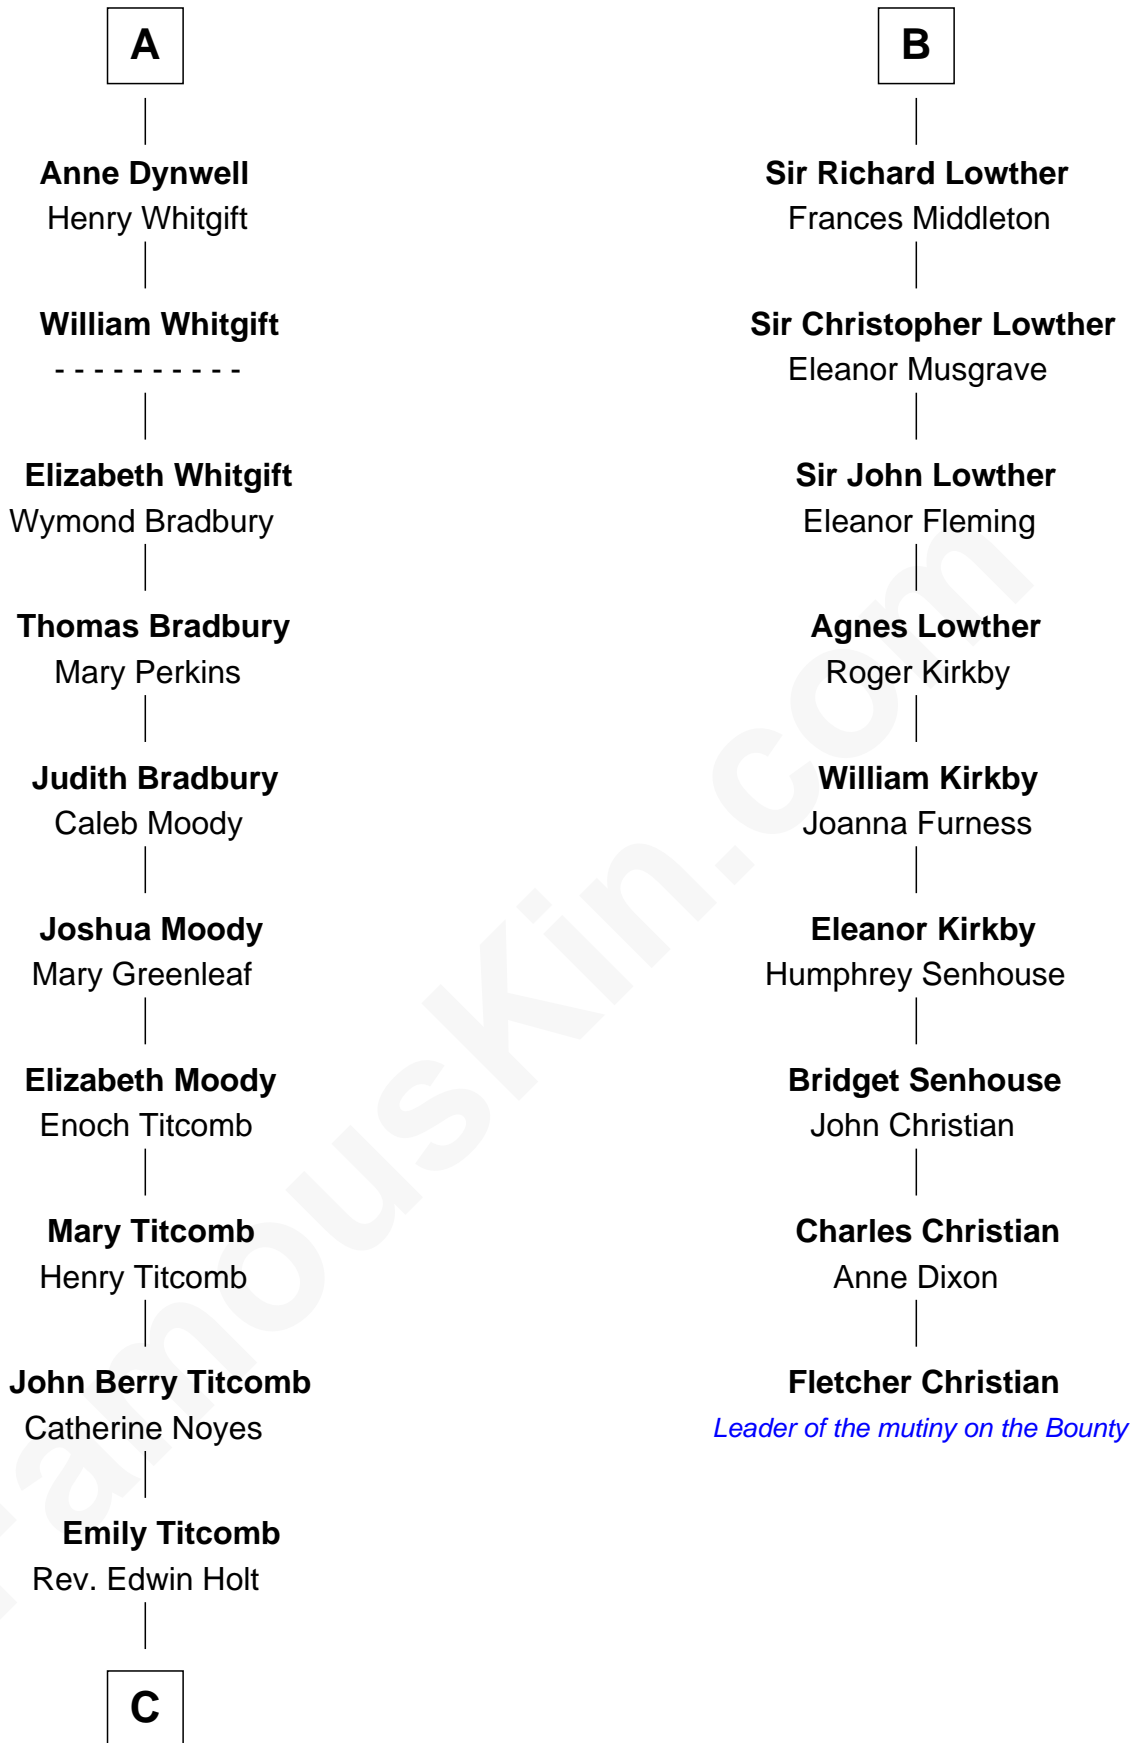

FamousKin.com Relationship Chart of

Linda Hamilton

TV and Movie Actress

15th cousin 6 times removed of

Fletcher Christian

Leader of the mutiny on the Bounty

THE "BOUNTY" AT OAHU

C

—
Stephen P. Holt
Aurelia Morgan Grimes

—
Taylor Holt
Frances Kyle

—
Dr. Richard Huckstep Holt
Mildred Alberta Derby

—
Barbara Kyle Holt
Dr. Carroll Stanford Hamilton

—
Linda Hamilton
TV and Movie Actress