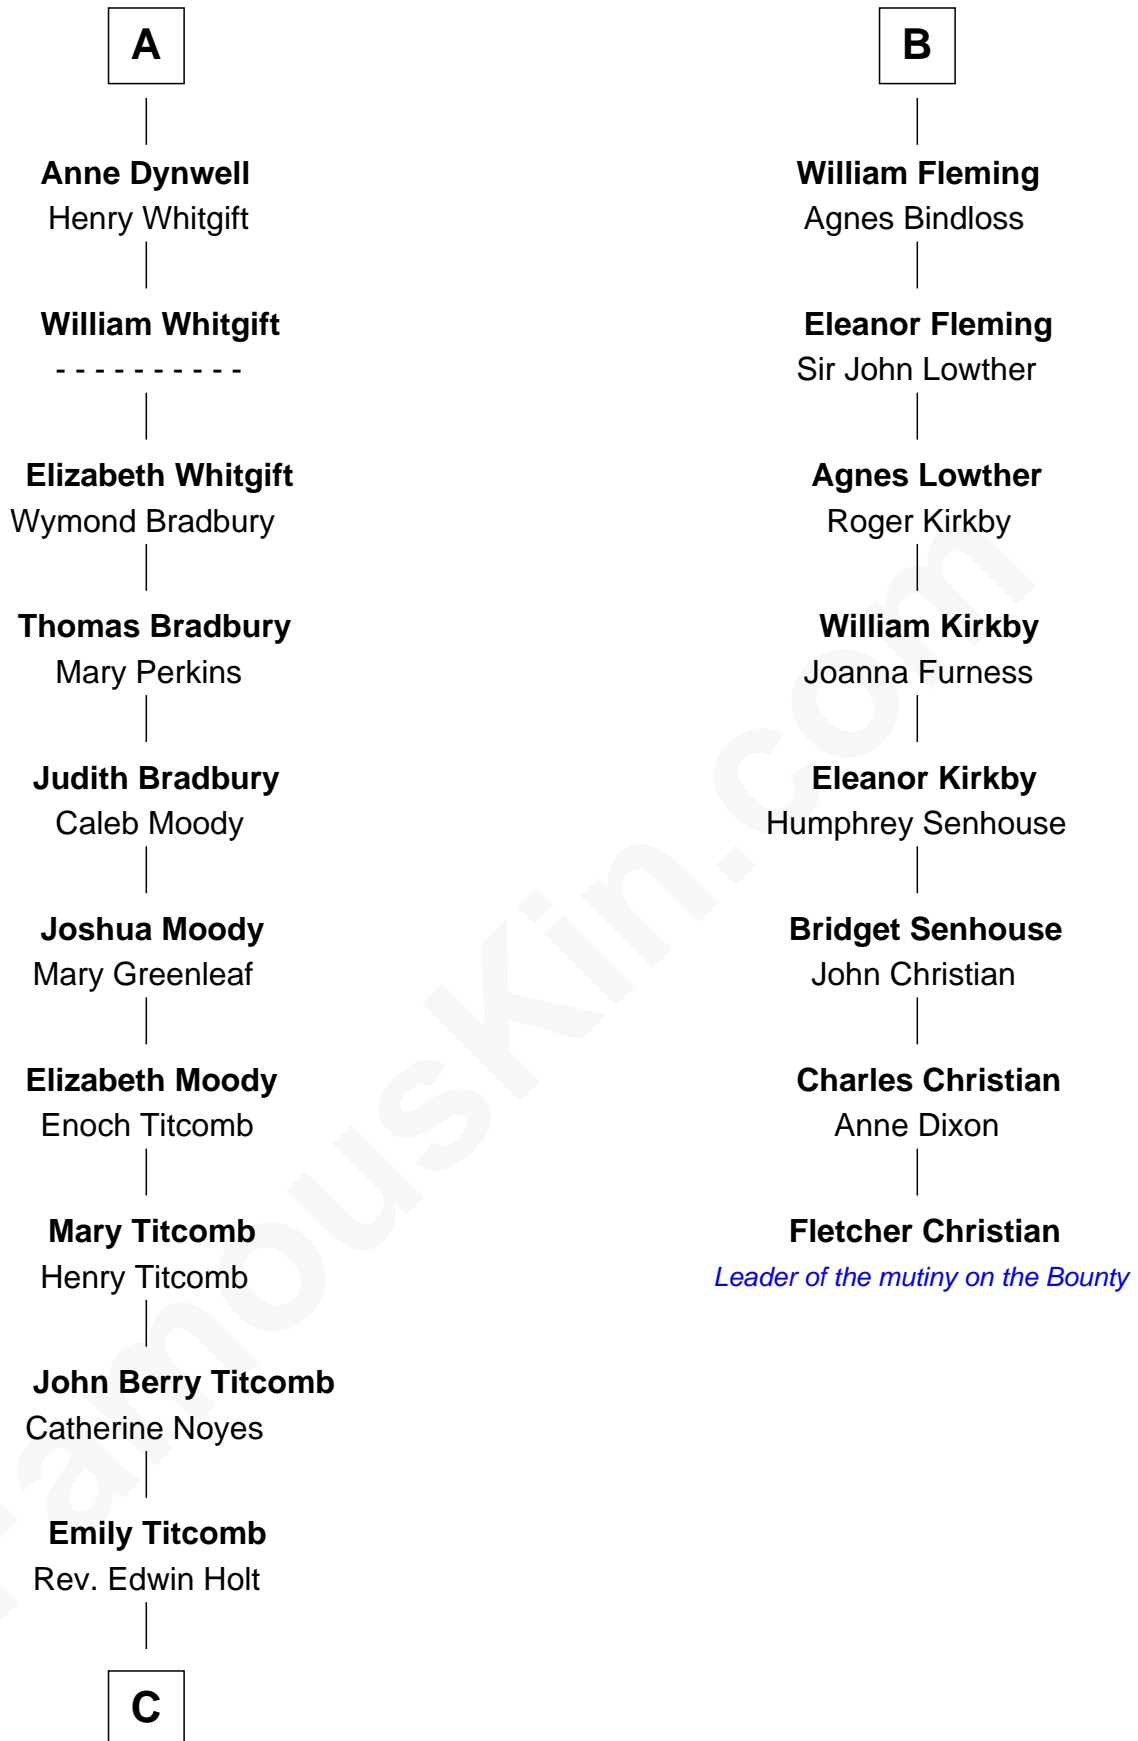

FamousKin.com Relationship Chart of

Linda Hamilton

TV and Movie Actress

14th cousin 7 times removed of

Fletcher Christian

Leader of the mutiny on the Bounty

C

—
Stephen P. Holt
Aurelia Morgan Grimes

—
Taylor Holt
Frances Kyle

—
Dr. Richard Huckstep Holt
Mildred Alberta Derby

—
Barbara Kyle Holt
Dr. Carroll Stanford Hamilton

—
Linda Hamilton
TV and Movie Actress

FamousKin.com