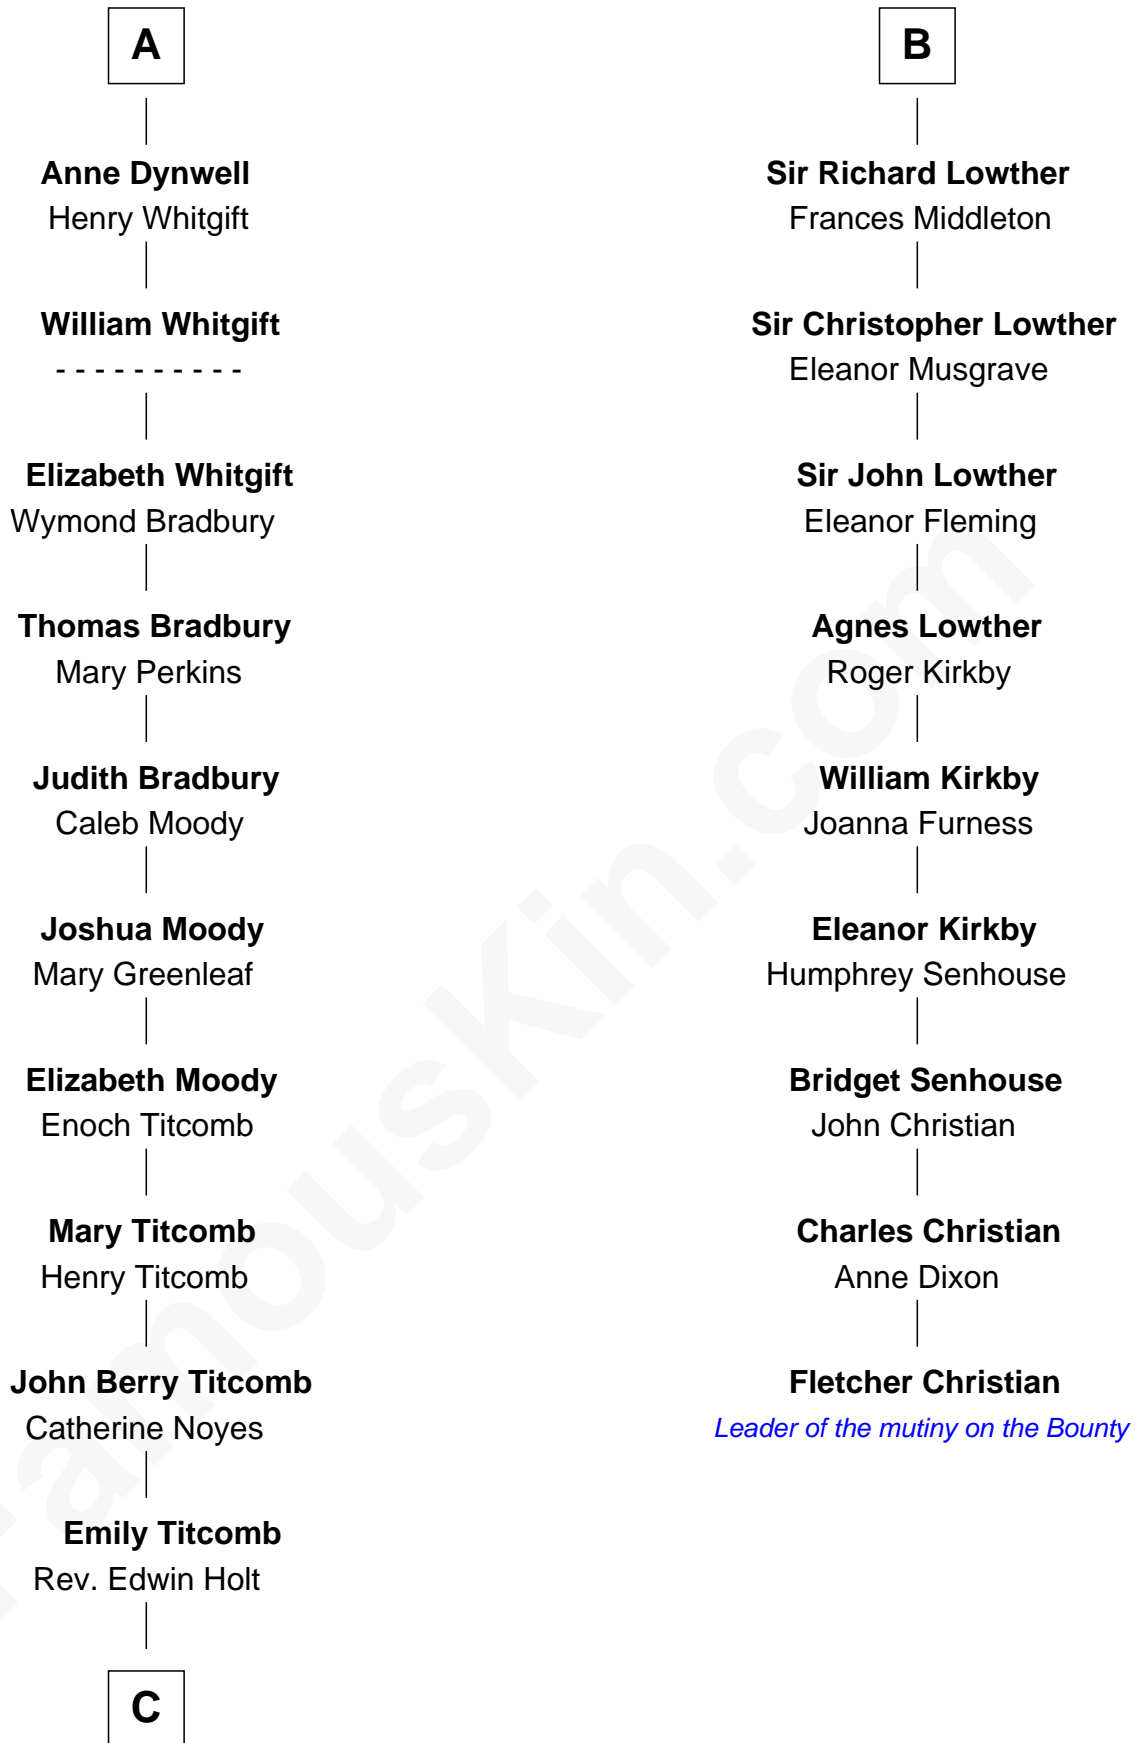

FamousKin.com Relationship Chart of

Linda Hamilton

TV and Movie Actress

15th cousin 6 times removed of

Fletcher Christian

Leader of the mutiny on the Bounty

THE "BOUNTY" AT OAHU

C

—
Stephen P. Holt
Aurelia Morgan Grimes

—
Taylor Holt
Frances Kyle

—
Dr. Richard Huckstep Holt
Mildred Alberta Derby

—
Barbara Kyle Holt
Dr. Carroll Stanford Hamilton

—
Linda Hamilton
TV and Movie Actress