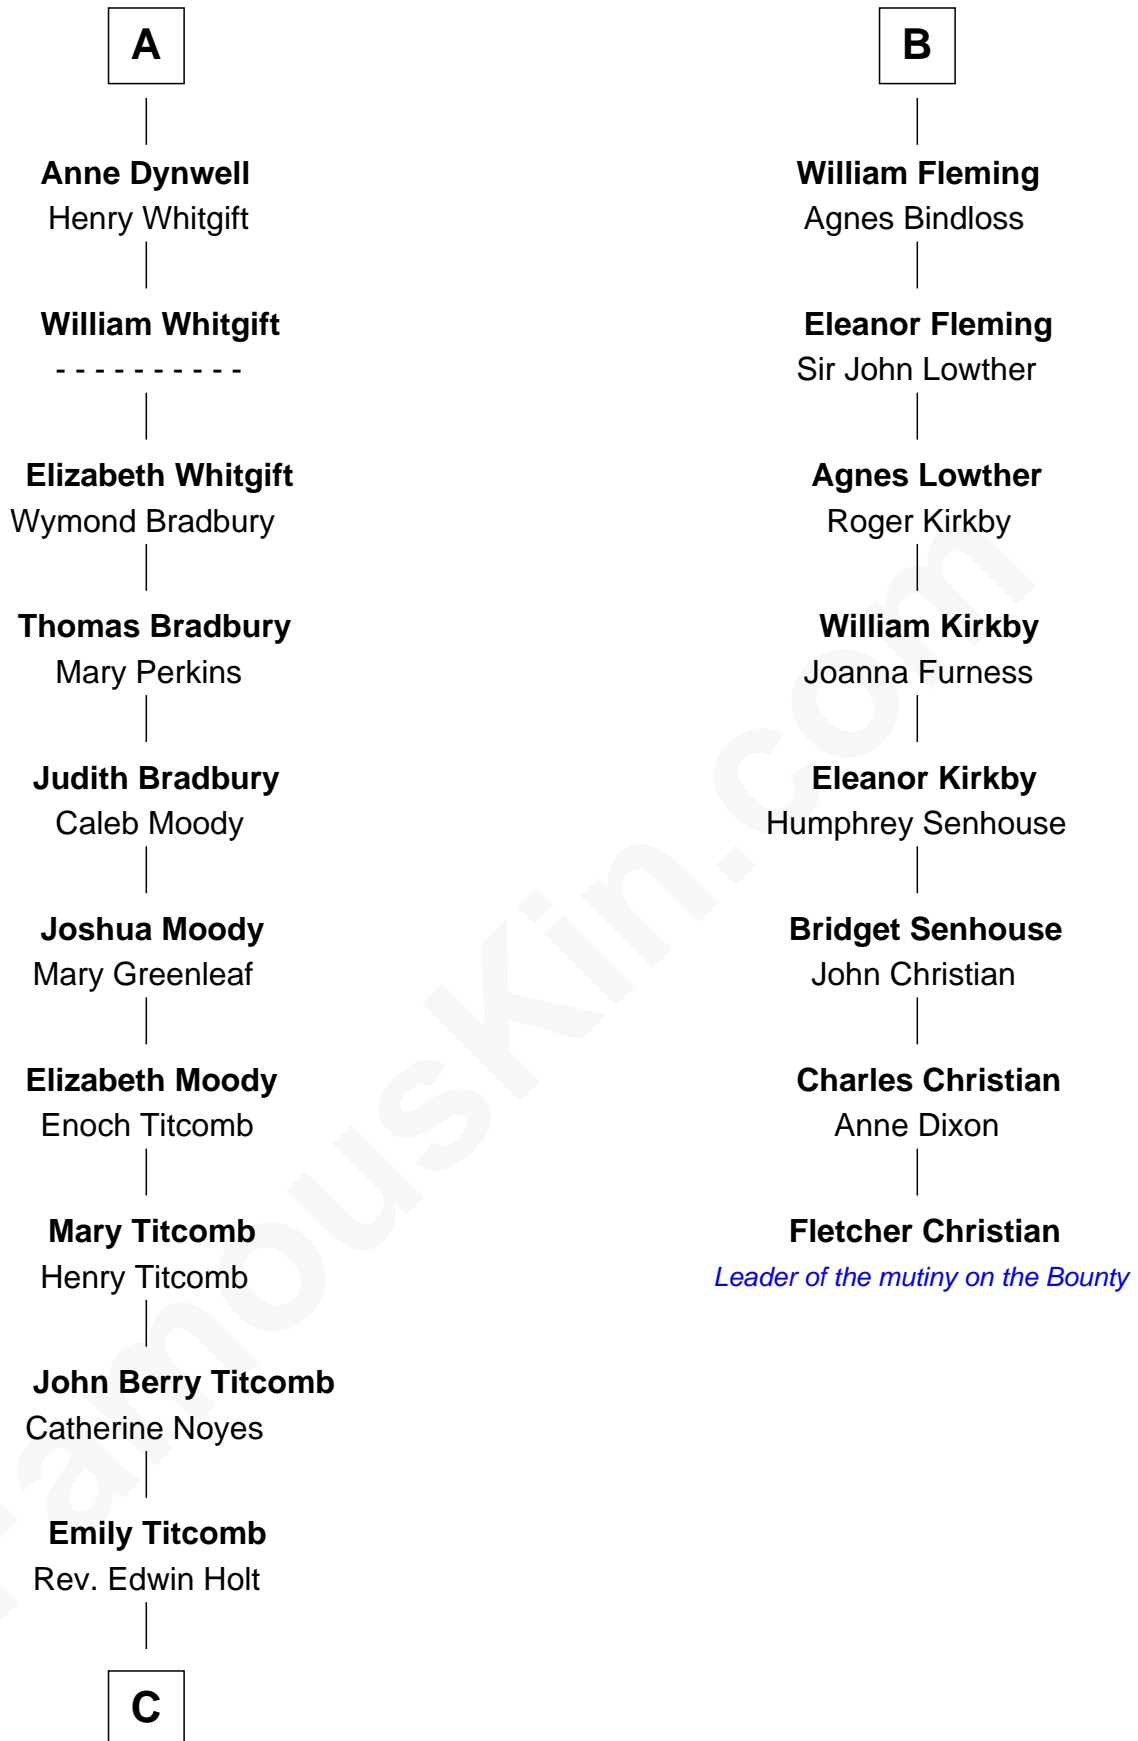

FamousKin.com Relationship Chart of

Linda Hamilton

TV and Movie Actress

14th cousin 7 times removed of

Fletcher Christian

Leader of the mutiny on the Bounty

THE "BOUNTY" AT OAHU

C

—
Stephen P. Holt
Aurelia Morgan Grimes

—
Taylor Holt
Frances Kyle

—
Dr. Richard Huckstep Holt
Mildred Alberta Derby

—
Barbara Kyle Holt
Dr. Carroll Stanford Hamilton

—
Linda Hamilton
TV and Movie Actress