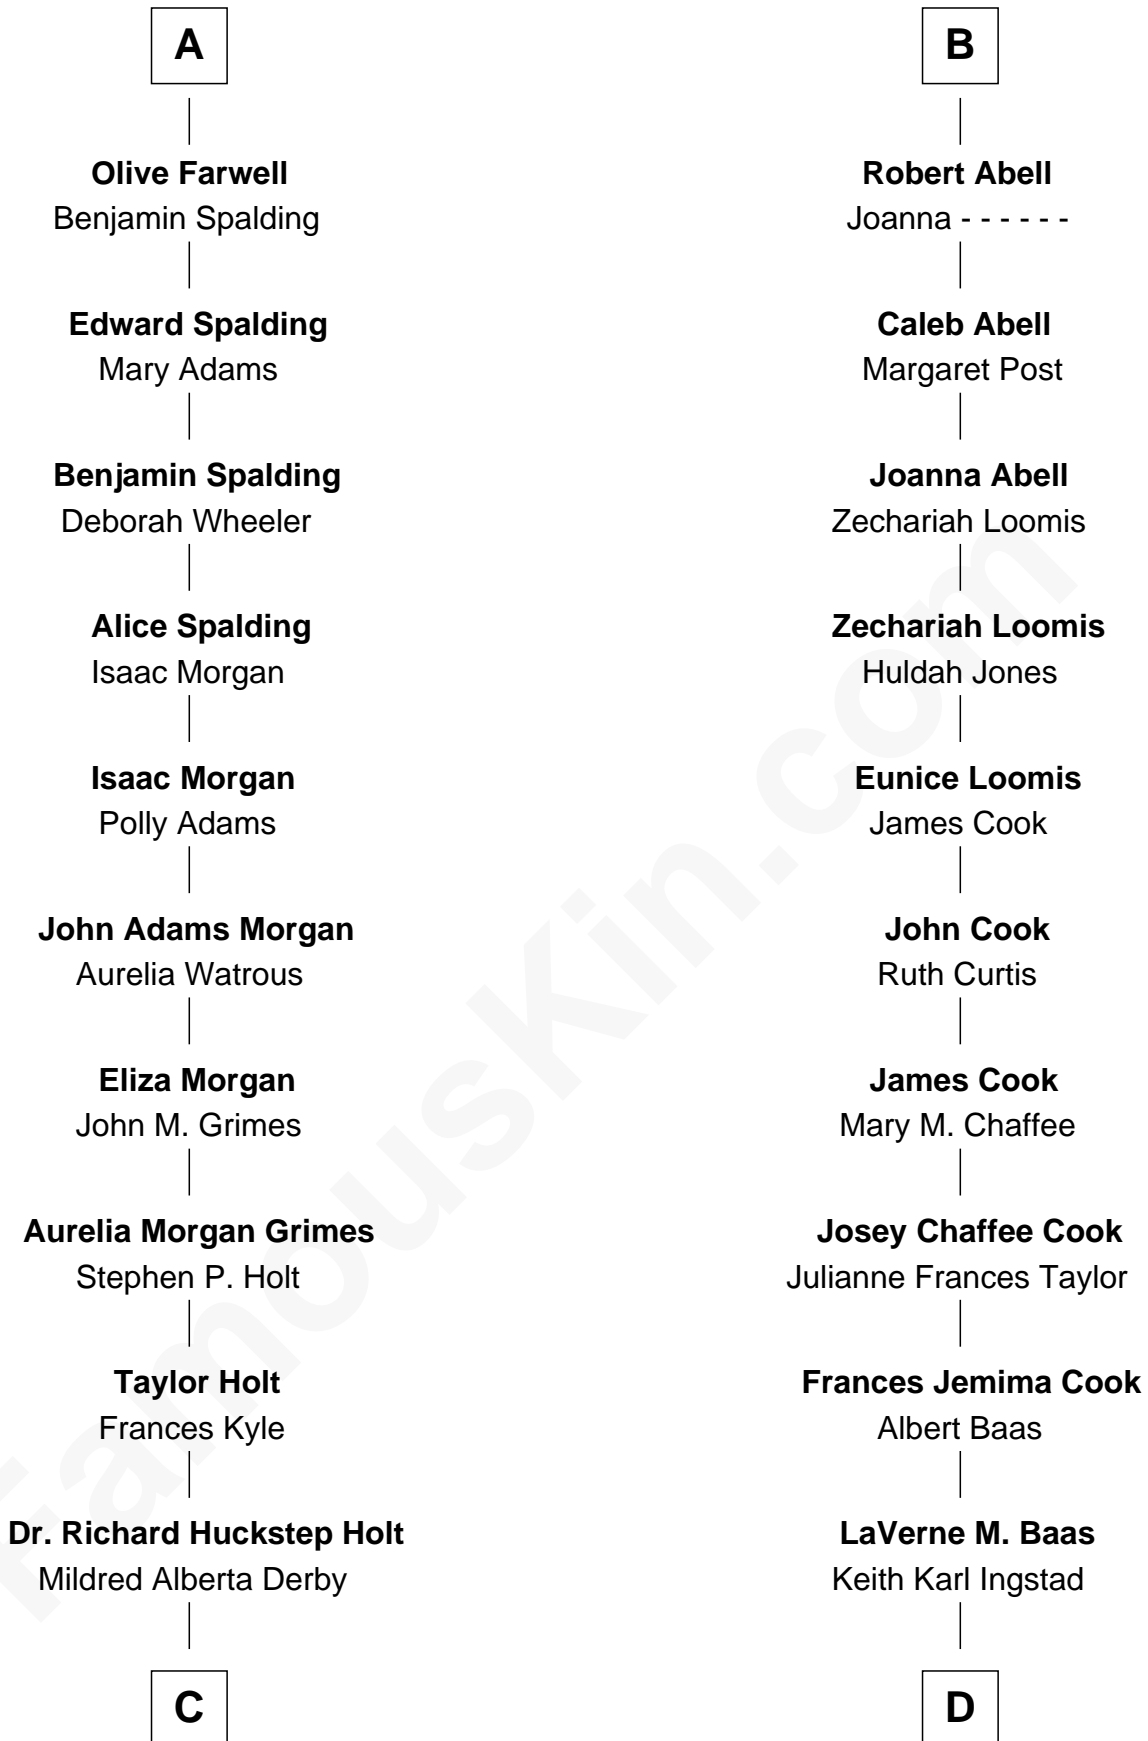

# FamousKin.com Relationship Chart of

**Linda Hamilton**

*TV and Movie Actress*

18th cousin of

**Amber Stevens West**

*TV and Movie Actress*

**Sir Robert Corbet**

Margaret - - - - -

**C**

**Barbara Kyle Holt**  
Dr. Carroll Stanford Hamilton

**Linda Hamilton**  
*TV and Movie Actress*

**D**

**Terry Keith Ingstad**  
Beverly Jean Cunningham

**Amber Stevens West**  
*TV and Movie Actress*