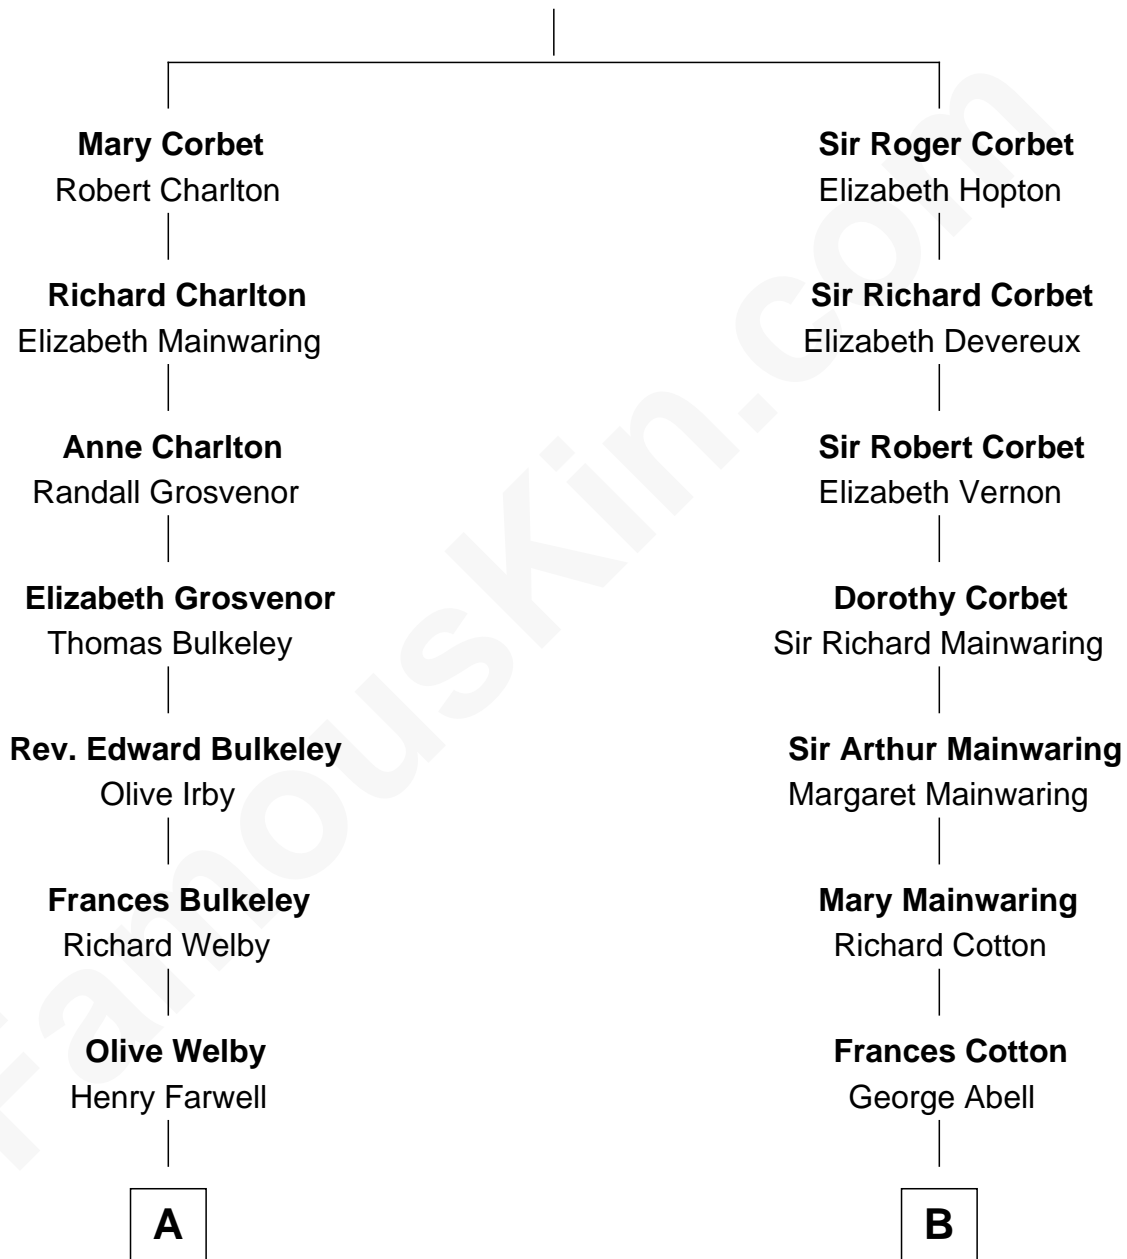

# FamousKin.com Relationship Chart of

**Linda Hamilton**

*TV and Movie Actress*

18th cousin of

**Amber Stevens West**

*TV and Movie Actress*

**Sir Robert Corbet**

Margaret - - - - -

**C**

**Barbara Kyle Holt**  
Dr. Carroll Stanford Hamilton

**Linda Hamilton**  
*TV and Movie Actress*

**D**

**Terry Keith Ingstad**  
Beverly Jean Cunningham

**Amber Stevens West**  
*TV and Movie Actress*