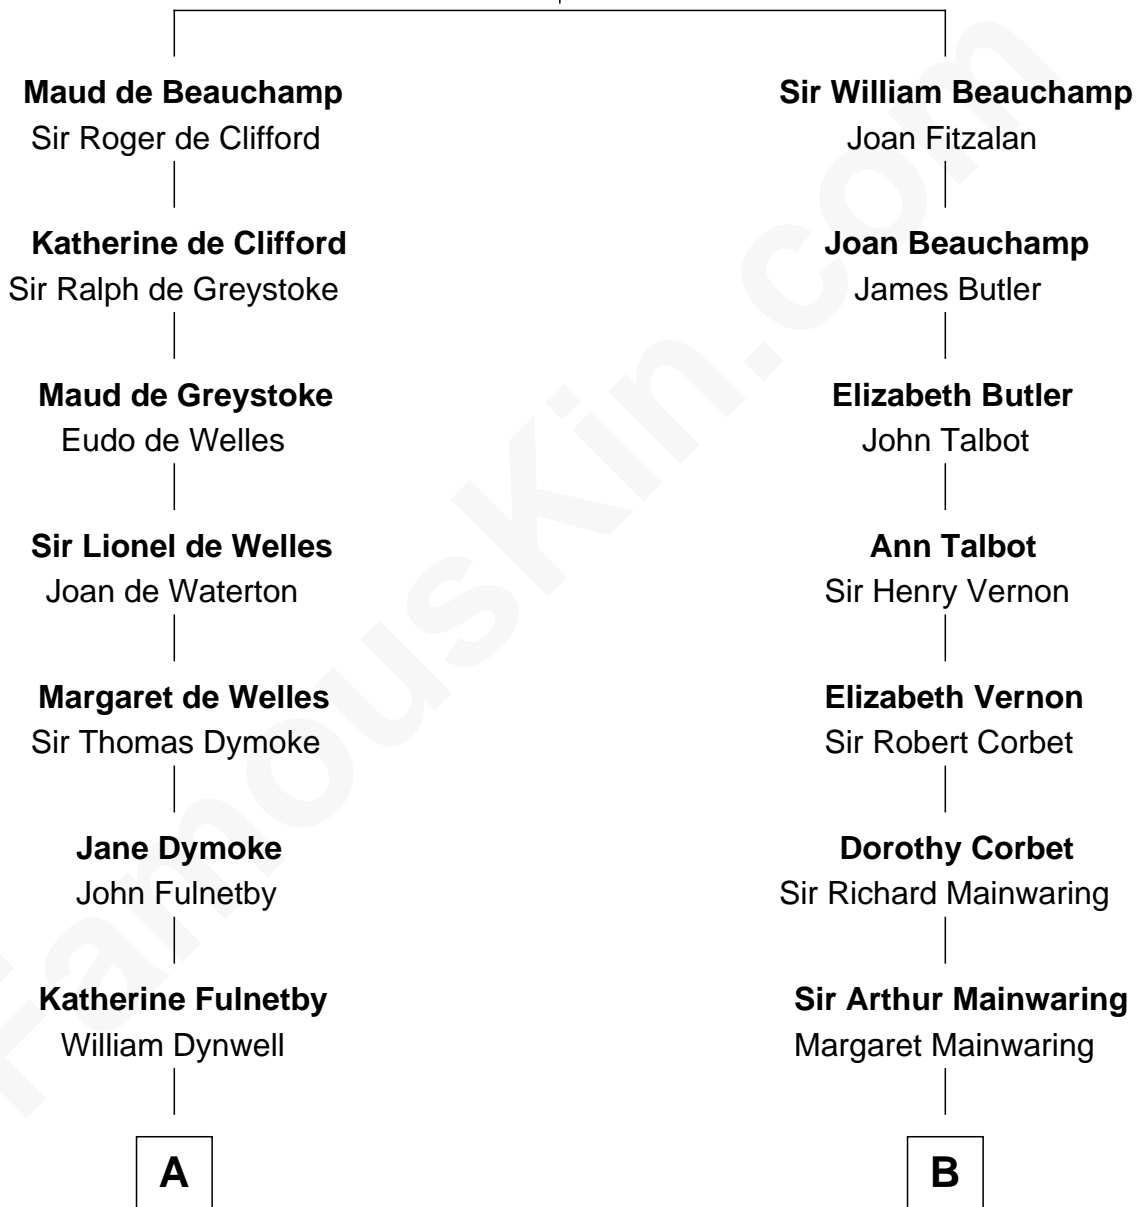

FamousKin.com Relationship Chart of

Linda Hamilton

TV and Movie Actress

19th cousin 2 times removed of

Shadoe Stevens

Radio Disc Jockey

Sir Thomas de Beauchamp

Katherine de Mortimer

C

Stephen P. Holt
Aurelia Morgan Grimes

Taylor Holt
Frances Kyle

Dr. Richard Huckstep Holt
Mildred Alberta Derby

Barbara Kyle Holt
Dr. Carroll Stanford Hamilton

Linda Hamilton
TV and Movie Actress

D

Frances Jemima Cook
Albert Baas