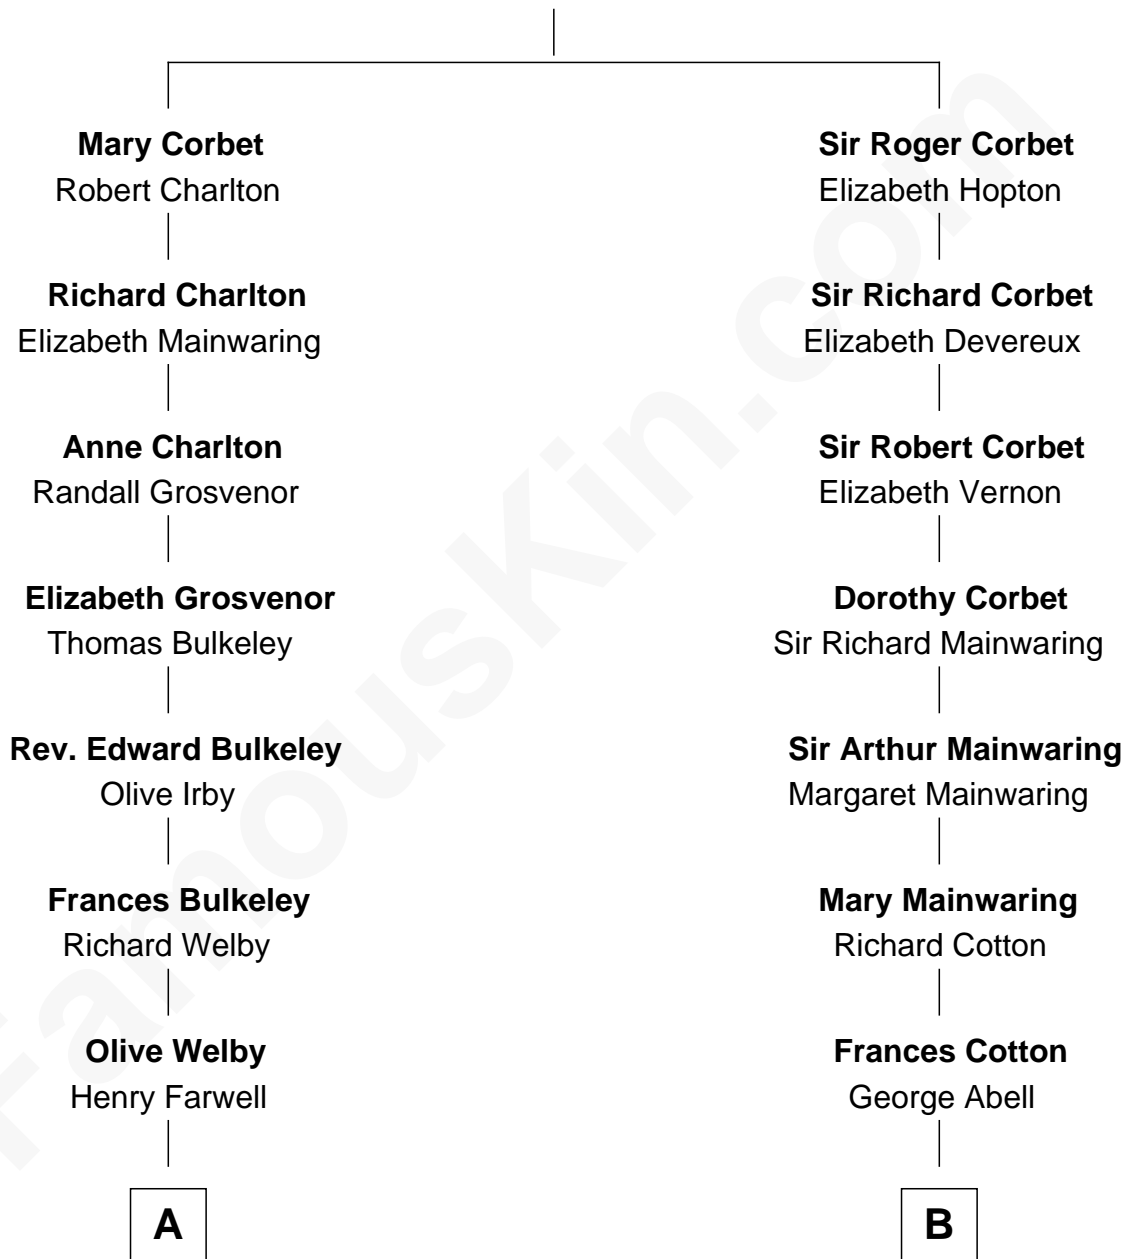

# FamousKin.com Relationship Chart of

**Linda Hamilton**

*TV and Movie Actress*

17th cousin 1 time removed of

**Shadoe Stevens**

*Radio Disc Jockey*

**Sir Robert Corbet**

Margaret - - - - -

**C**

**Barbara Kyle Holt**  
Dr. Carroll Stanford Hamilton

**Linda Hamilton**  
*TV and Movie Actress*

FamousKin.com