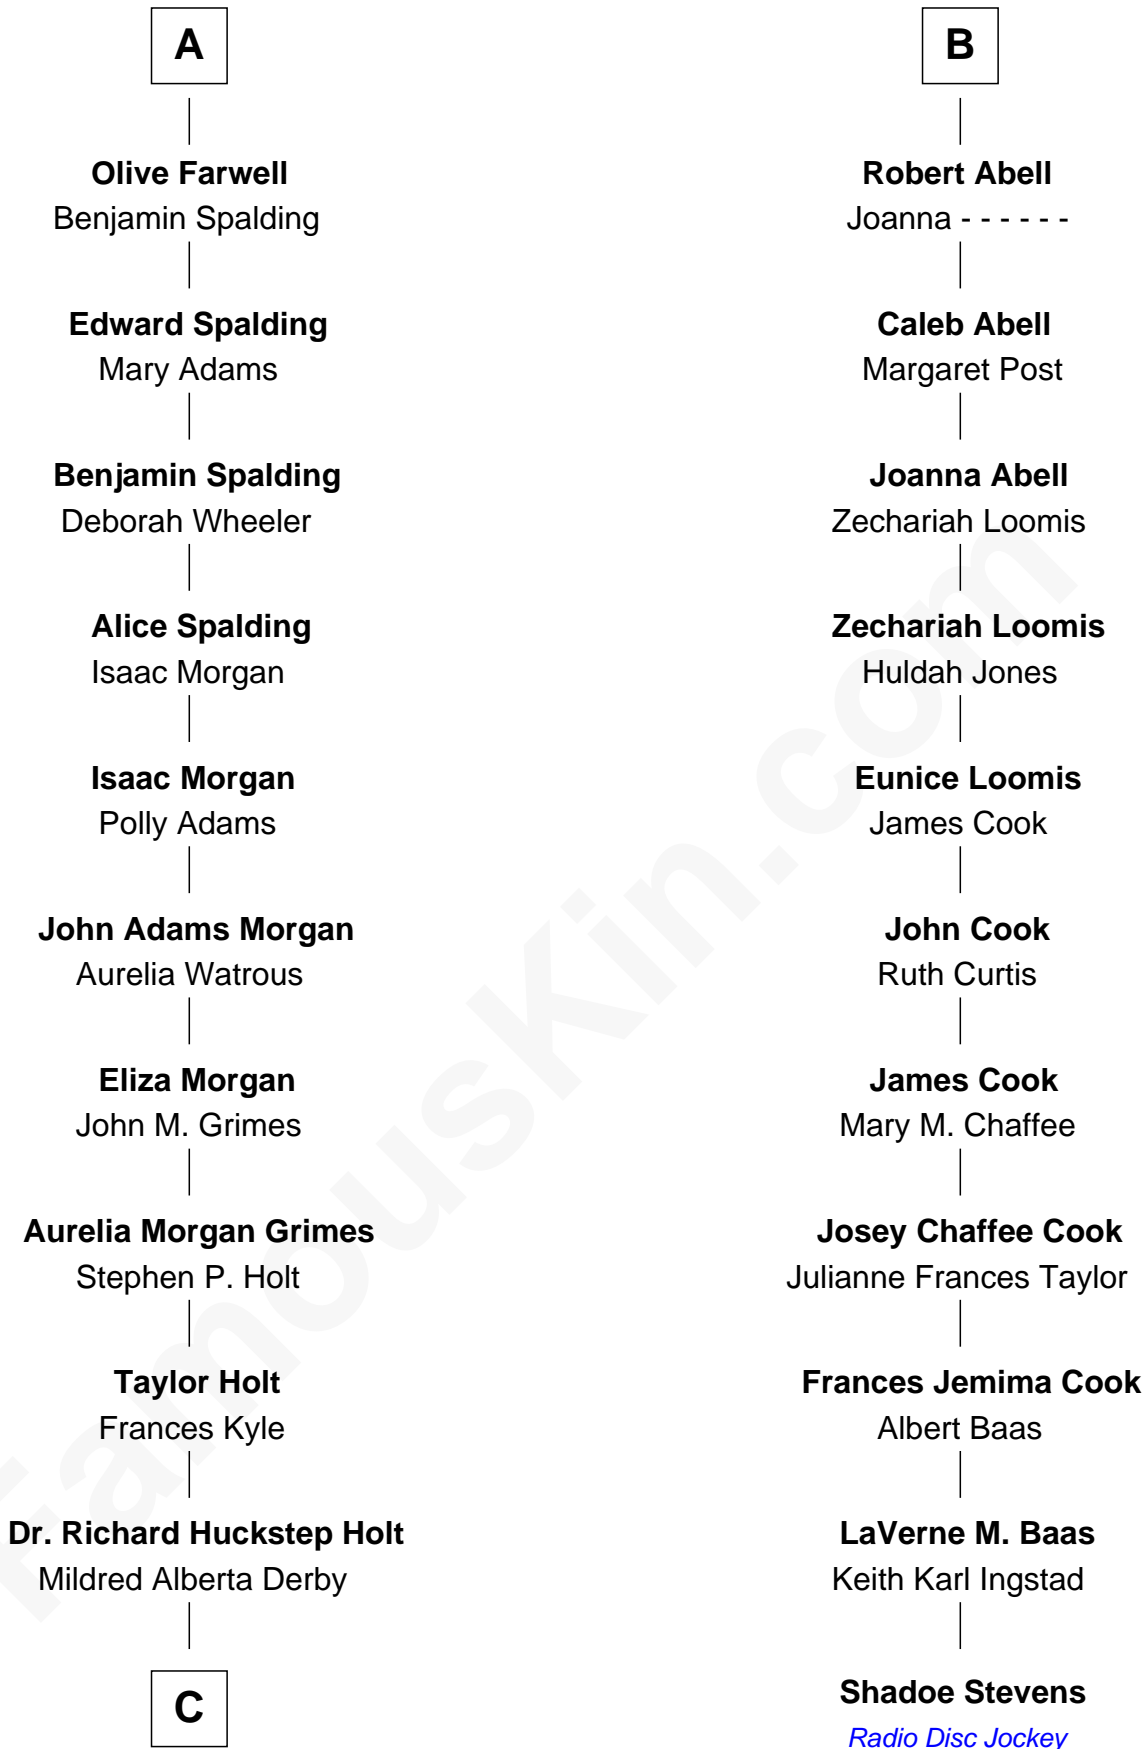

# FamousKin.com Relationship Chart of

**Linda Hamilton**

*TV and Movie Actress*

17th cousin 1 time removed of

**Shadoe Stevens**

*Radio Disc Jockey*

**Sir Robert Corbet**

Margaret - - - - -

**C**

**Barbara Kyle Holt**  
Dr. Carroll Stanford Hamilton

**Linda Hamilton**  
*TV and Movie Actress*

FamousKin.com