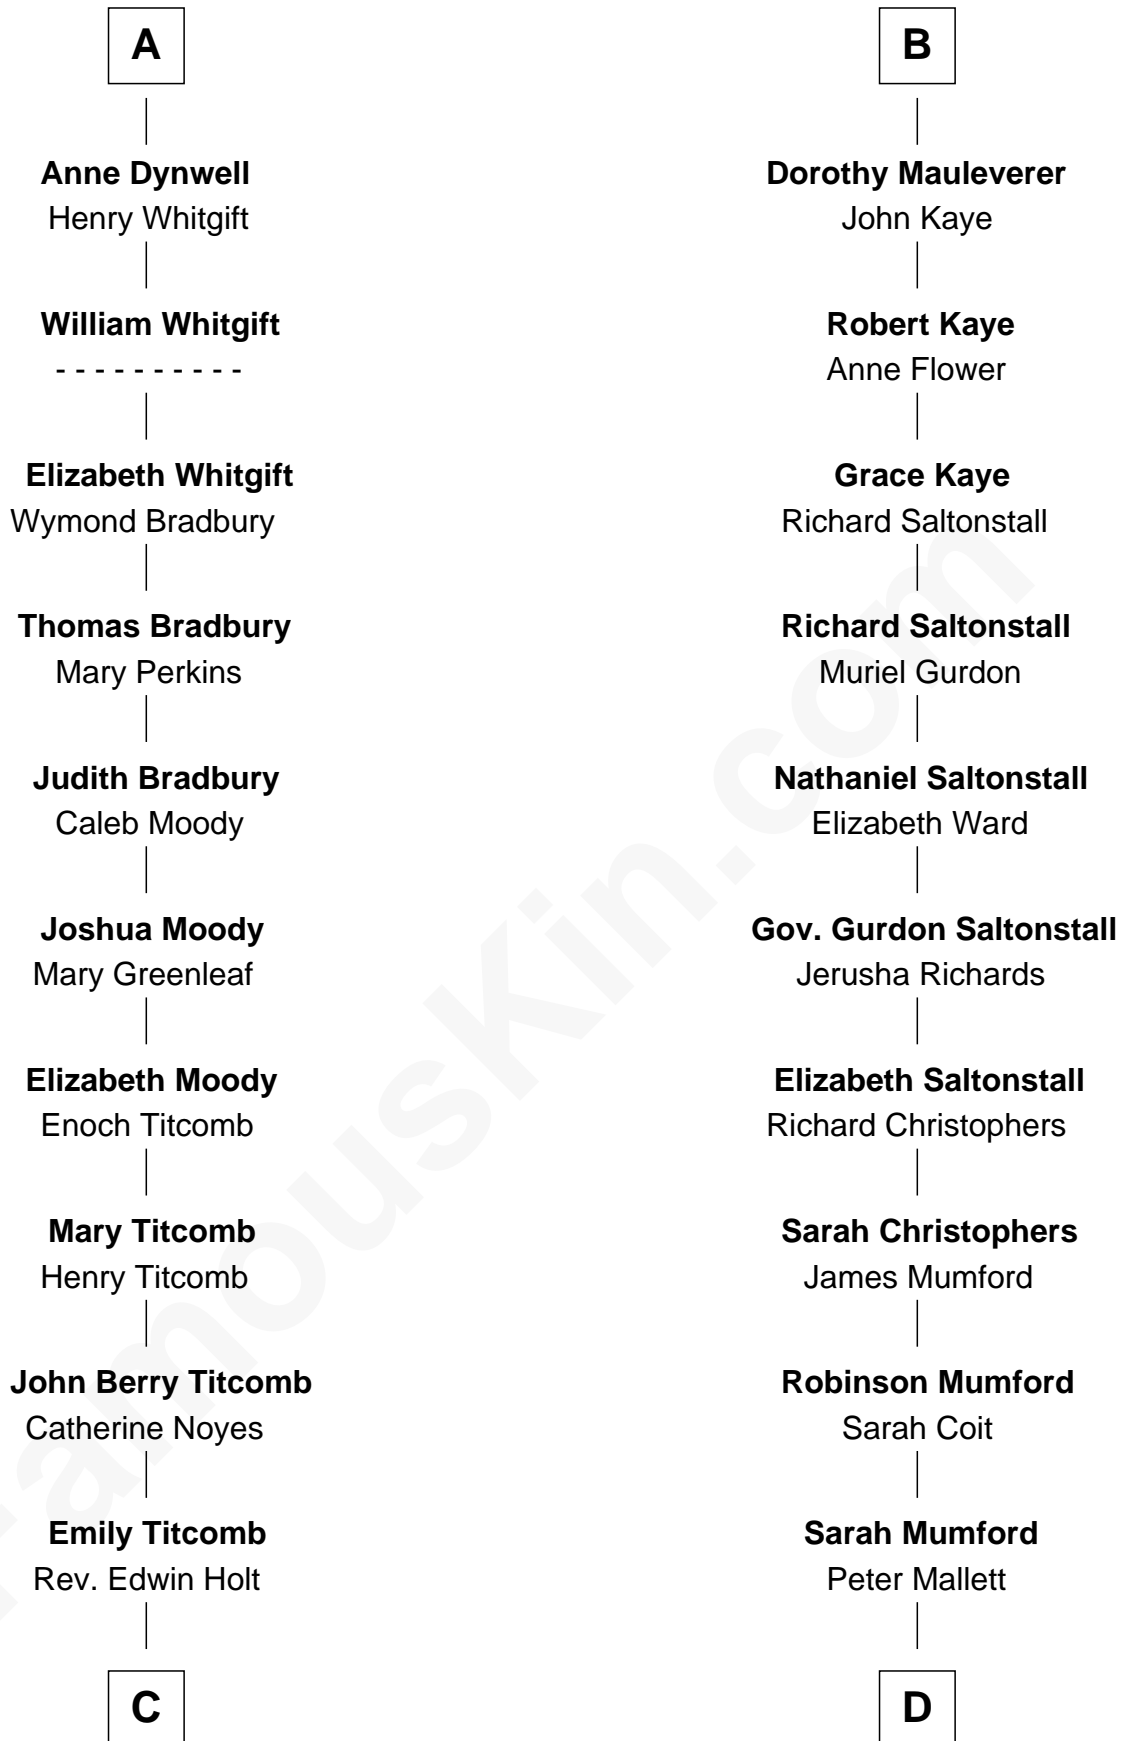

# FamousKin.com Relationship Chart of

**Linda Hamilton**

*TV and Movie Actress*

21st cousin of

**Angela Y. Davis**

*Civil Rights Activist and former Black Panther*

**C**

**Stephen P. Holt**  
Aurelia Morgan Grimes

**Taylor Holt**  
Frances Kyle

**Dr. Richard Huckstep Holt**  
Mildred Alberta Derby

**Barbara Kyle Holt**  
Dr. Carroll Stanford Hamilton

**Linda Hamilton**  
*TV and Movie Actress*

**D**

**Henrietta Ann Mallett**  
Hugh Campbell

**Henrietta C. Campbell**  
Murphy Valentine Jones

**Murphy Renchor Jones**  
Mollie Spencer

**Benjamin Frank Davis**  
Sallye Margarite Bell

**Angela Y. Davis**  
*Civil Rights Activist and former Black Panther*