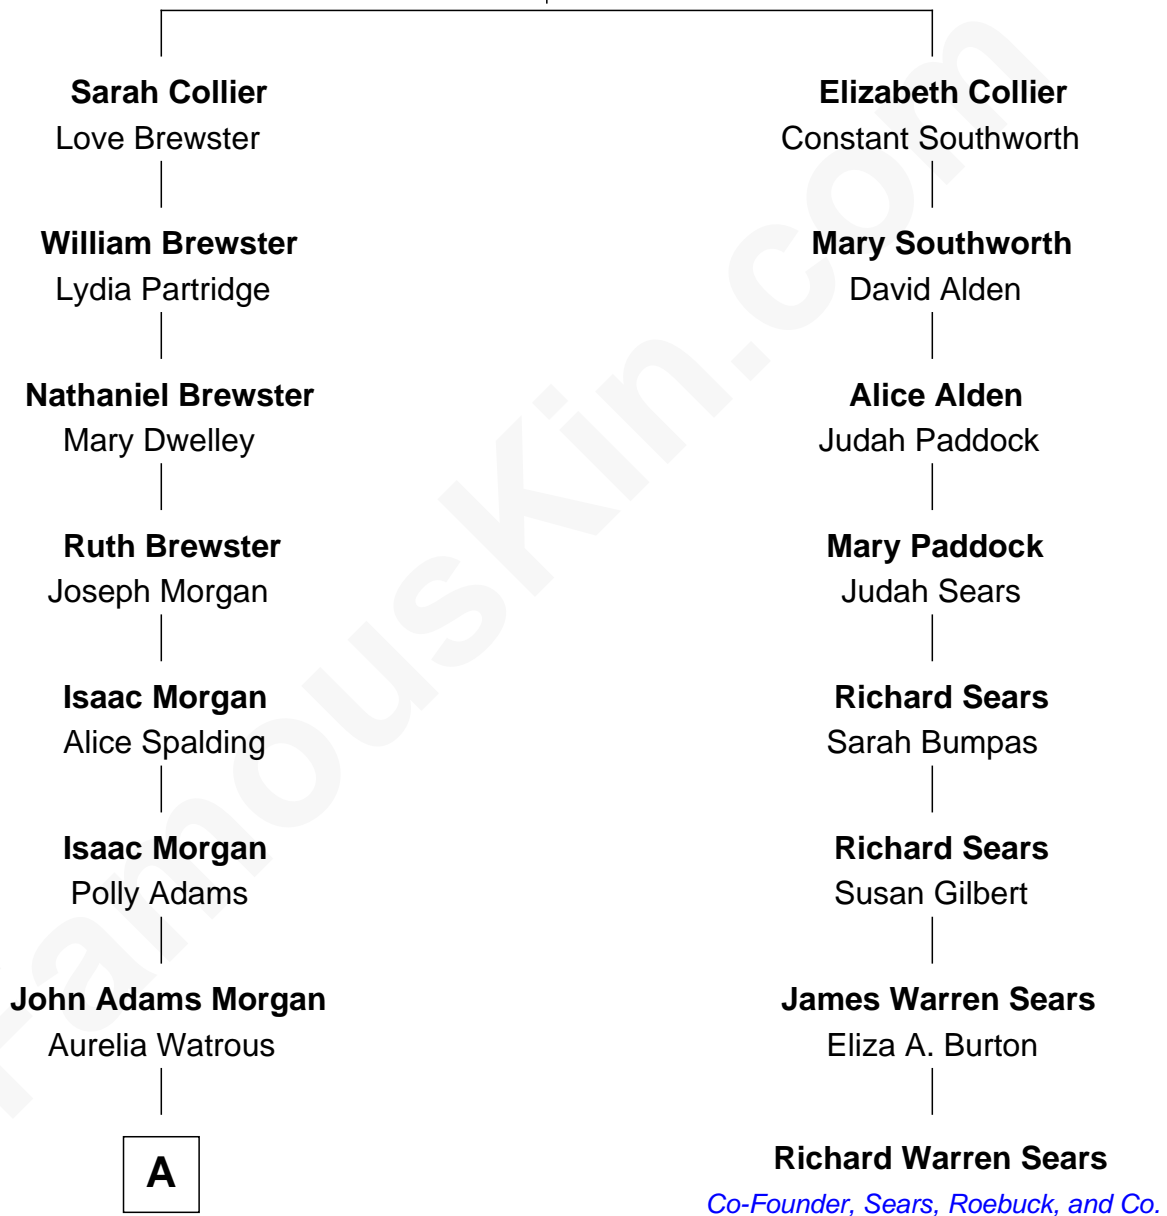

# FamousKin.com Relationship Chart of

**Linda Hamilton**

*TV and Movie Actress*

7th cousin 5 times removed of

**Richard Warren Sears**

*Co-Founder of Sears, Roebuck, & Co.*

**William Collier**

Jane Gates

**A**

**Eliza Morgan**  
John M. Grimes

**Aurelia Morgan Grimes**  
Stephen P. Holt

**Taylor Holt**  
Frances Kyle

**Dr. Richard Huckstep Holt**  
Mildred Alberta Derby

**Barbara Kyle Holt**  
Dr. Carroll Stanford Hamilton

**Linda Hamilton**  
*TV and Movie Actress*