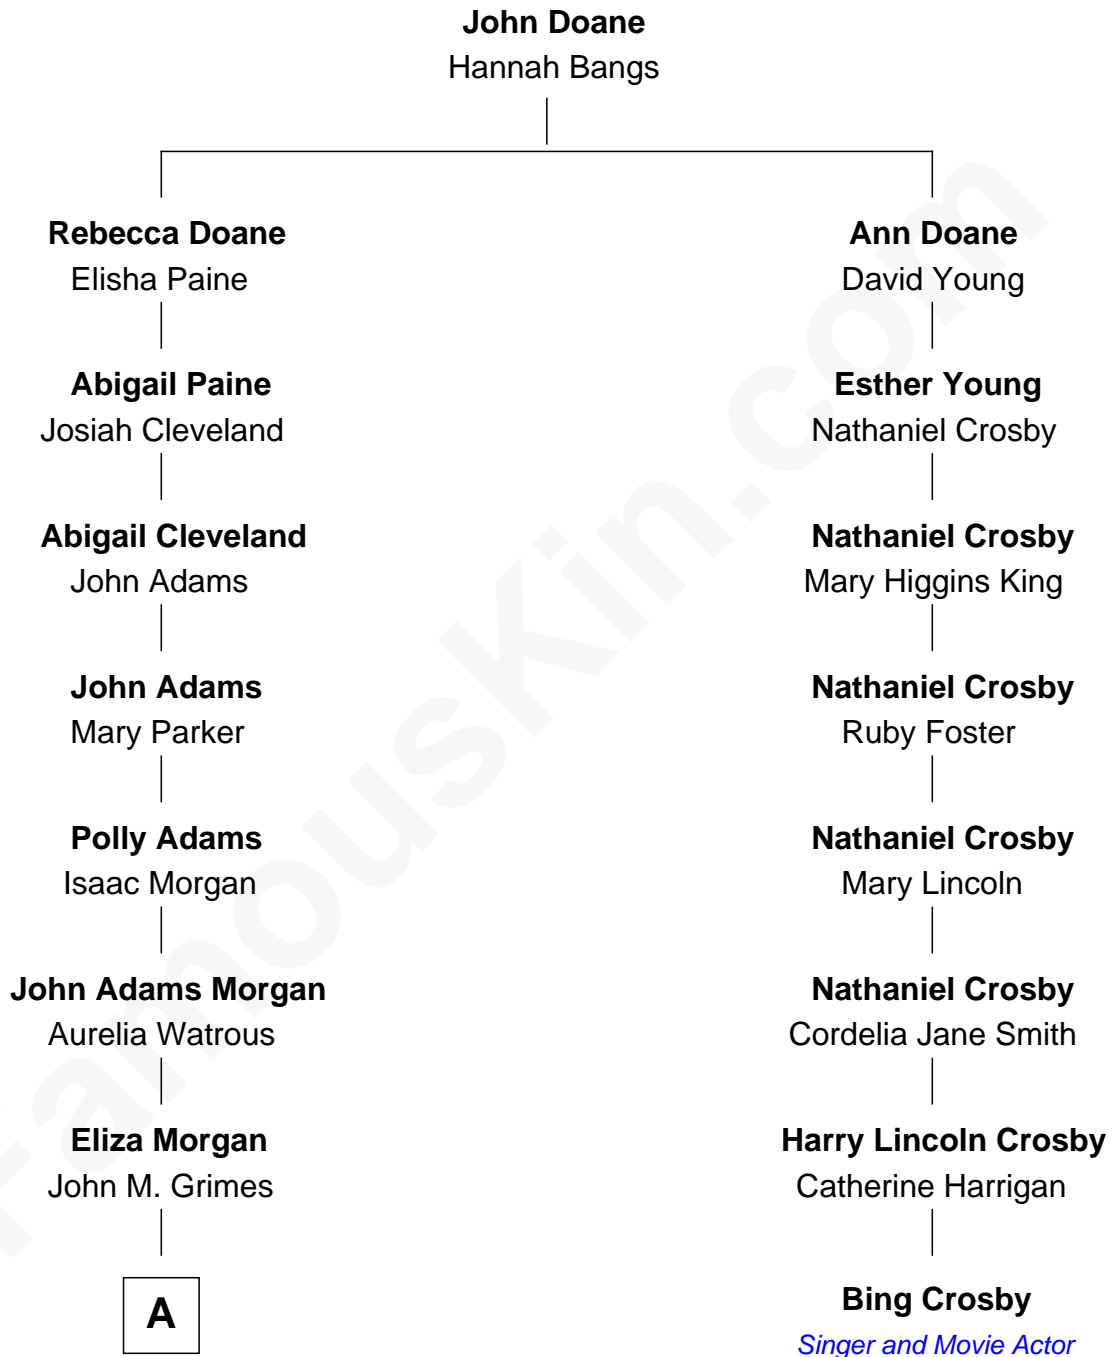

# FamousKin.com Relationship Chart of

**Linda Hamilton**

*TV and Movie Actress*

7th cousin 4 times removed of

**Bing Crosby**

*Singer and Movie Actor*

**A**

**Aurelia Morgan Grimes**

Stephen P. Holt

**Taylor Holt**

Frances Kyle

**Dr. Richard Huckstep Holt**

Mildred Alberta Derby

**Barbara Kyle Holt**

Dr. Carroll Stanford Hamilton

**Linda Hamilton**

*TV and Movie Actress*