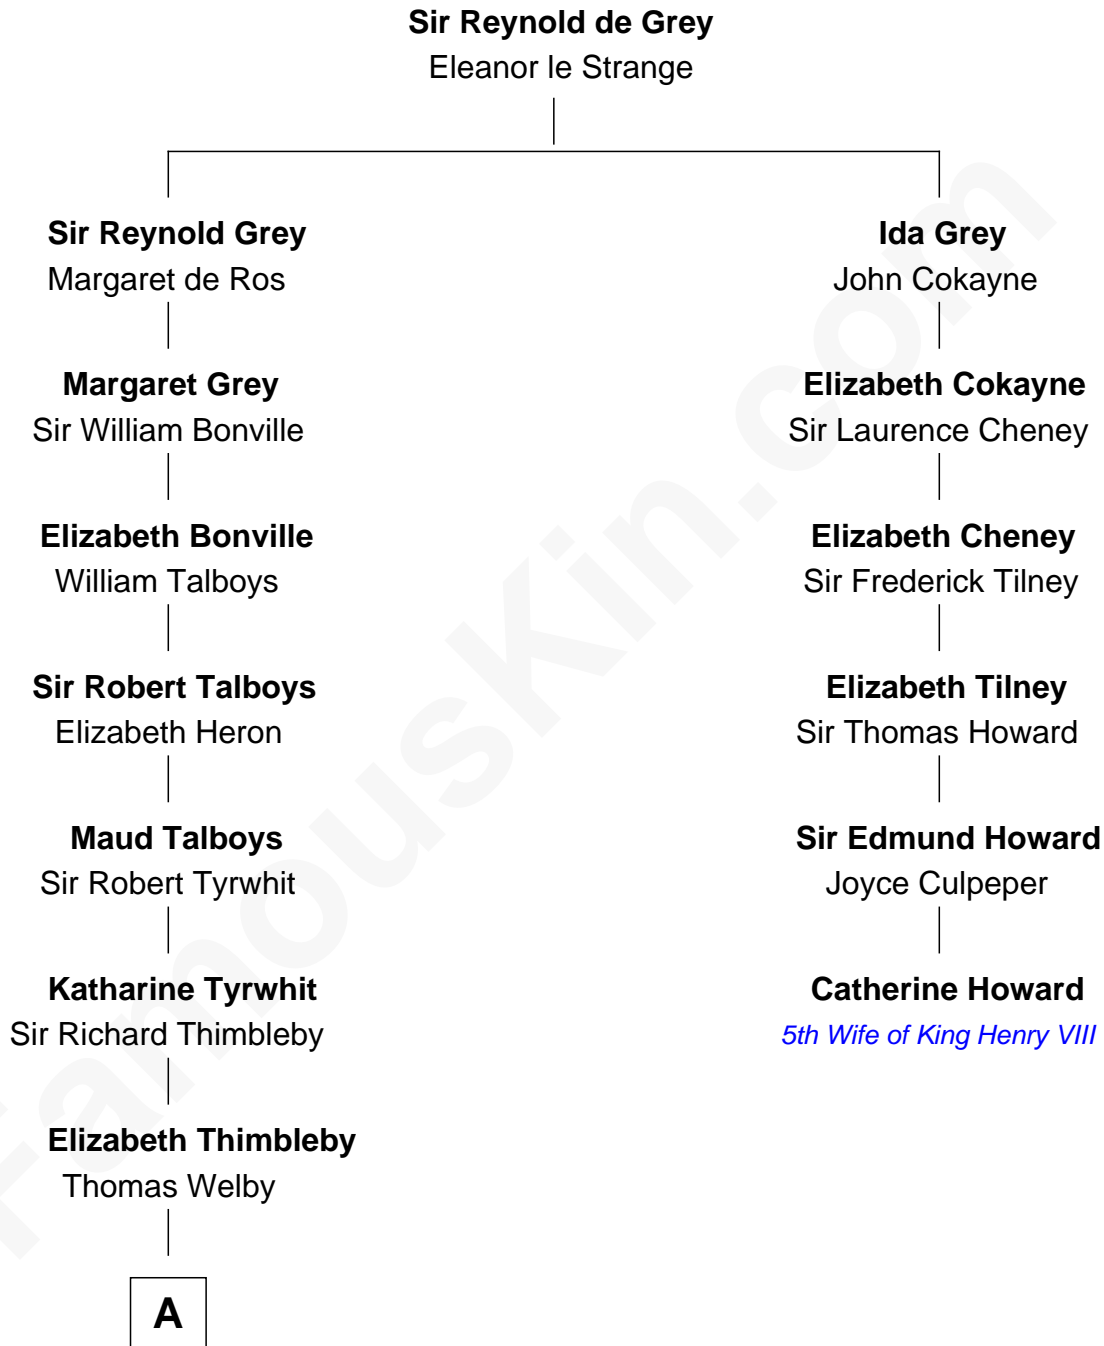

# FamousKin.com Relationship Chart of

**Linda Hamilton**

*TV and Movie Actress*

5th cousin 15 times removed of

**Catherine Howard**

*5th Wife of King Henry VIII*

**A**

**Richard Welby**  
Frances Bulkeley

**Olive Welby**  
Henry Farwell

**Olive Farwell**  
Benjamin Spalding

**Edward Spalding**  
Mary Adams

**Benjamin Spalding**  
Deborah Wheeler

**Alice Spalding**  
Isaac Morgan

**Isaac Morgan**  
Polly Adams