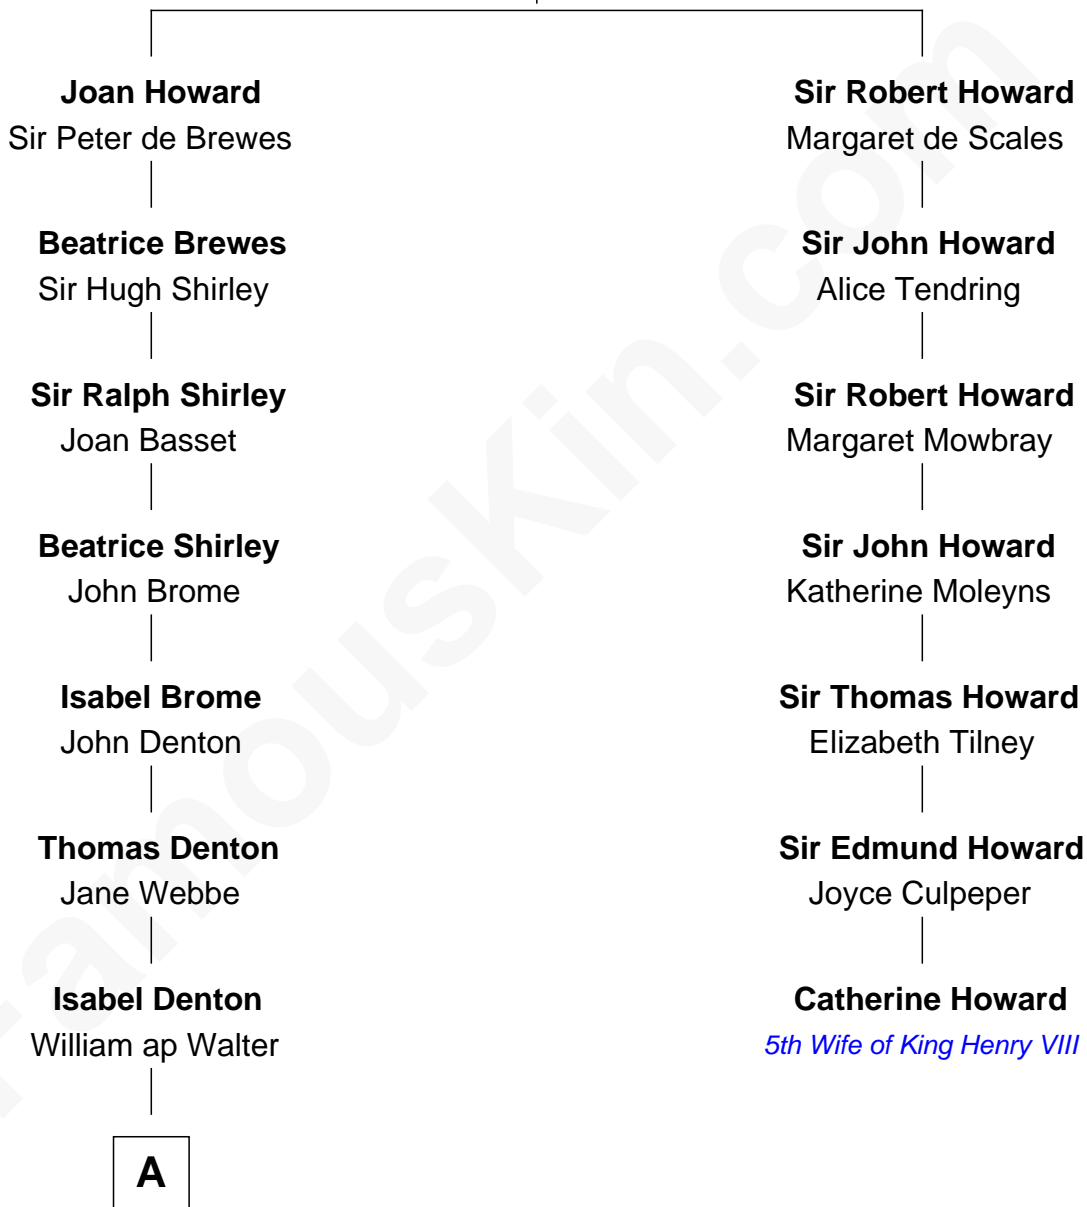

FamousKin.com Relationship Chart of

Linda Hamilton

TV and Movie Actress

6th cousin 15 times removed of

Catherine Howard

5th Wife of King Henry VIII

Sir John Howard

Alice de Bois

A

Thomasine Walter

William Luckyn

Probable

Judith Luckyn

Edward Ward

Mary Ward

John Cutting