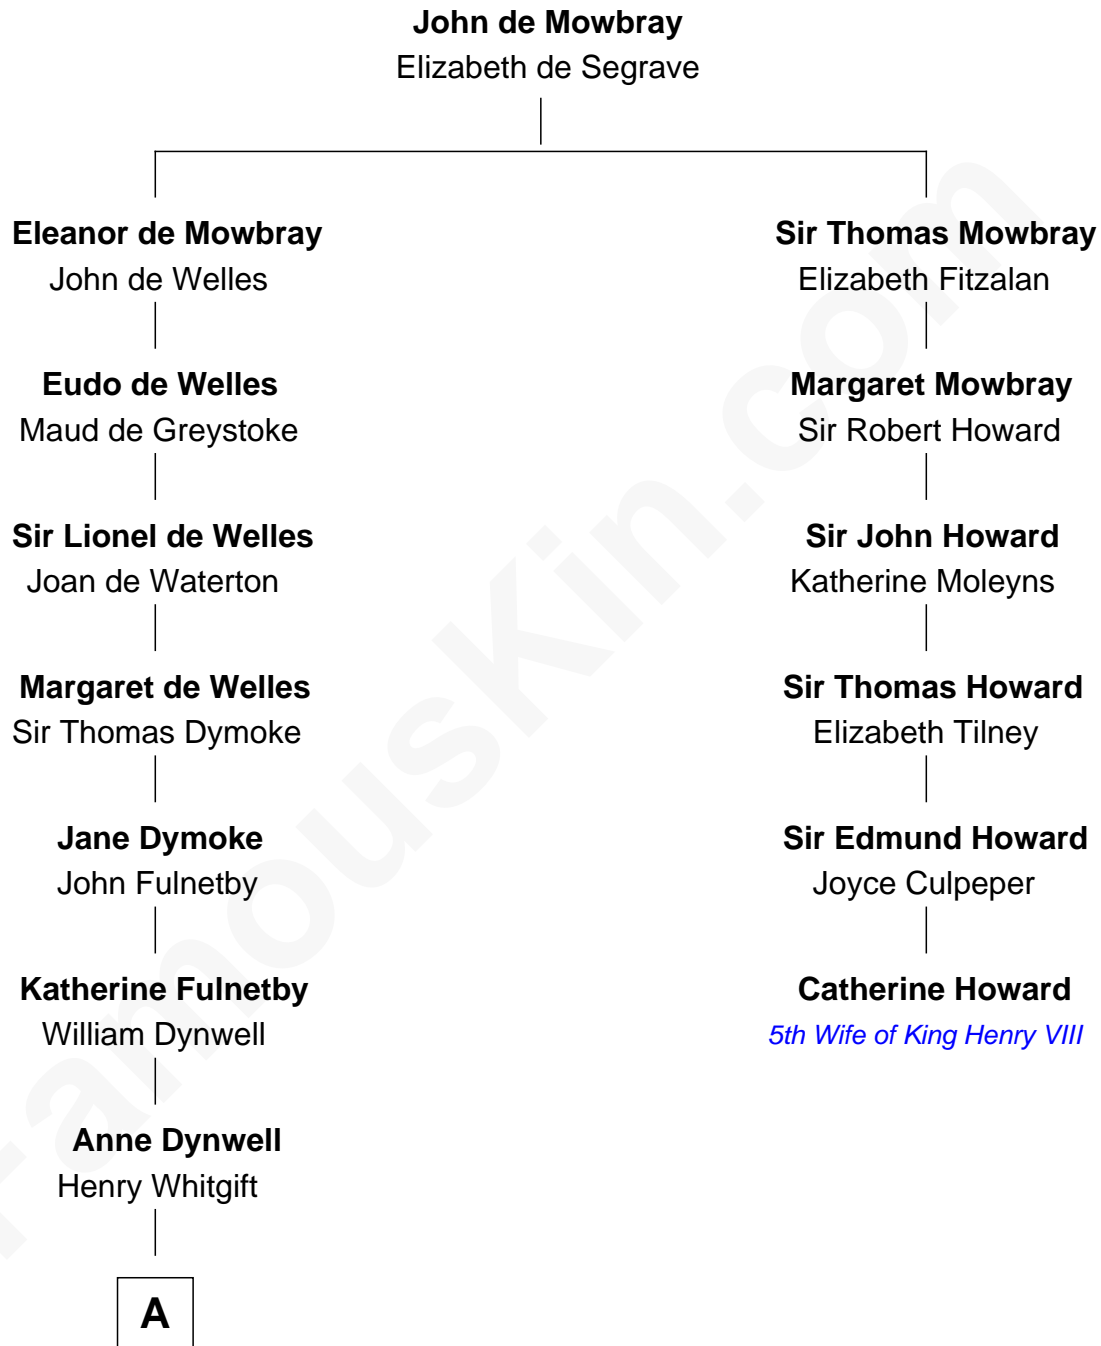

# FamousKin.com Relationship Chart of

**Linda Hamilton**

*TV and Movie Actress*

5th cousin 15 times removed of

**Catherine Howard**

*5th Wife of King Henry VIII*

**B**

—  
**Taylor Holt**  
Frances Kyle

—  
**Dr. Richard Huckstep Holt**  
Mildred Alberta Derby

—  
**Barbara Kyle Holt**  
Dr. Carroll Stanford Hamilton

—  
**Linda Hamilton**  
*TV and Movie Actress*

FamousKin.com