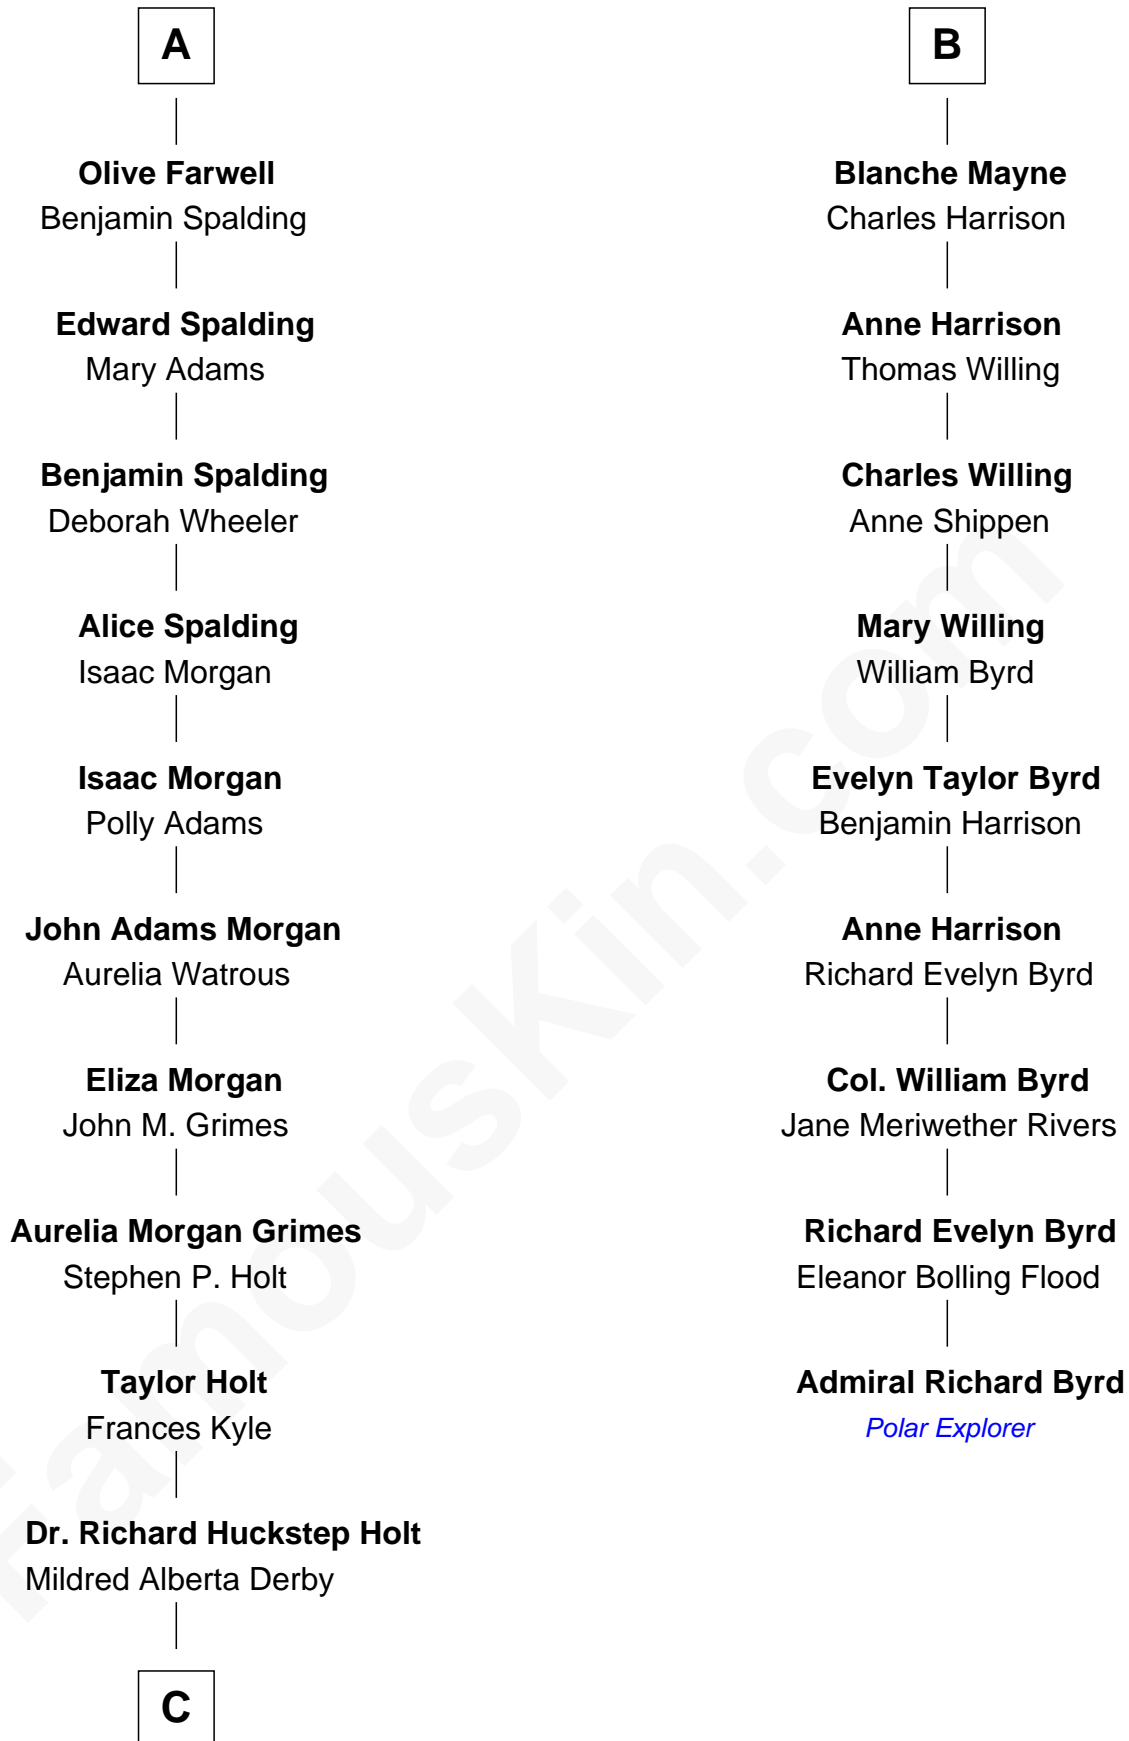

# FamousKin.com Relationship Chart of

**Linda Hamilton**

*TV and Movie Actress*

15th cousin 3 times removed of

**Admiral Richard Byrd**

*Polar Explorer*

**Sir Robert Corbet**

Margaret - - - - -

**C**

**Barbara Kyle Holt**  
Dr. Carroll Stanford Hamilton

**Linda Hamilton**  
*TV and Movie Actress*

FamousKin.com