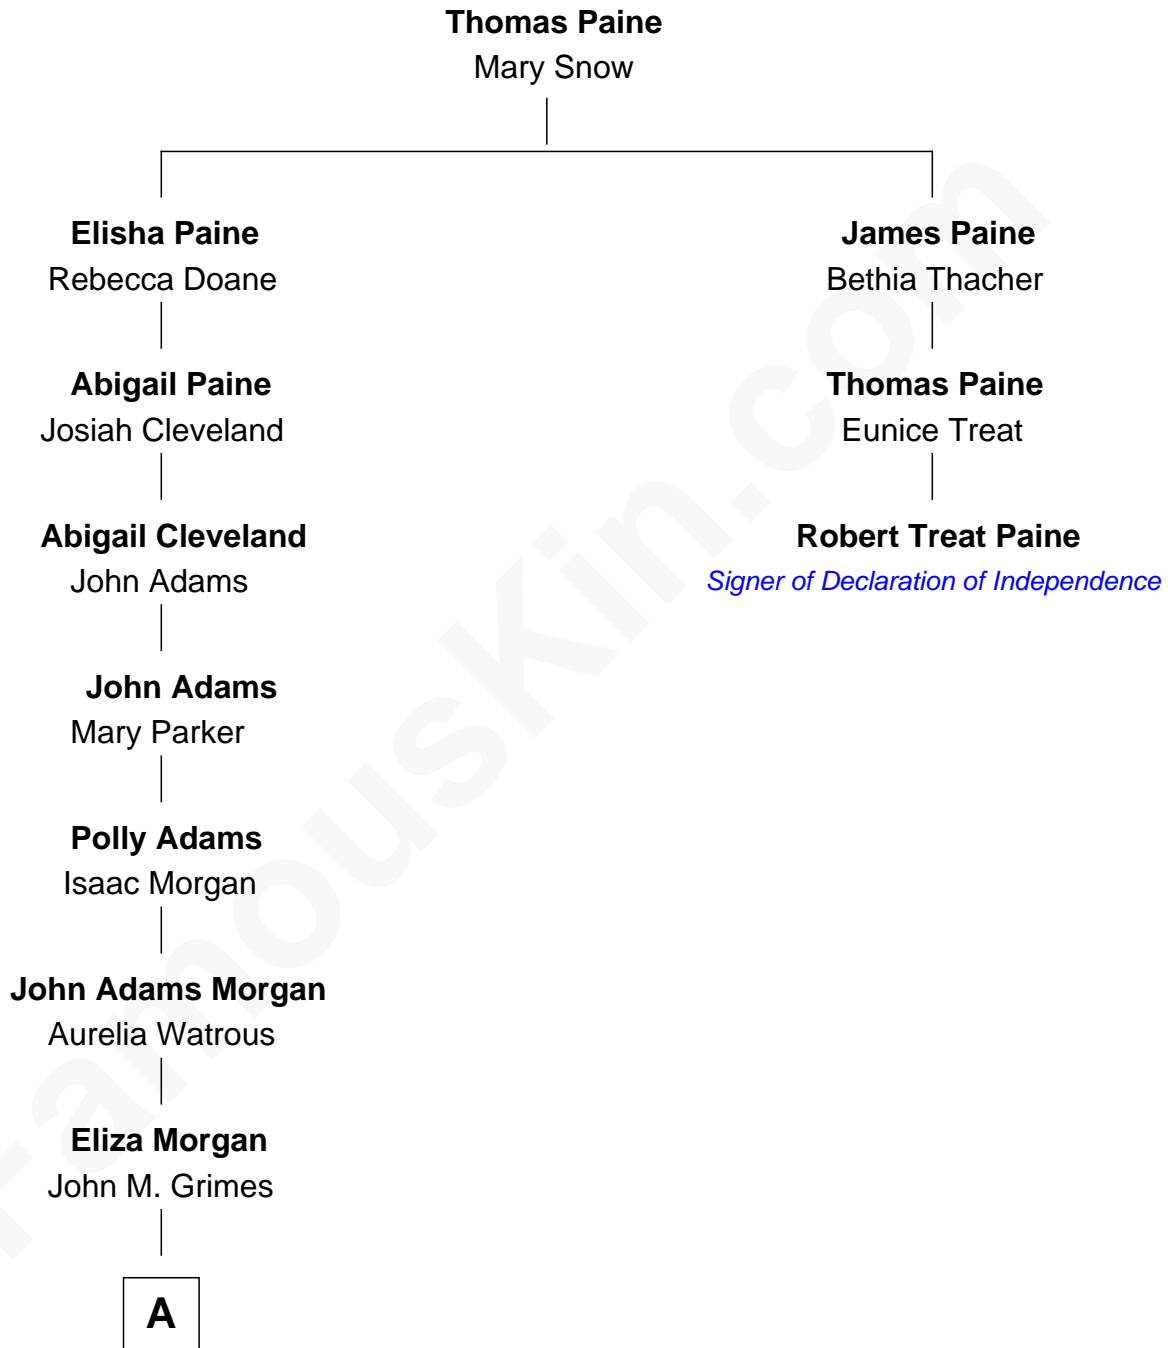

# FamousKin.com Relationship Chart of

**Linda Hamilton**

*TV and Movie Actress*

2nd cousin 9 times removed of

**Robert Treat Paine**

*Signer of the Declaration of Independence*

**A**

**Aurelia Morgan Grimes**

Stephen P. Holt

**Taylor Holt**

Frances Kyle

**Dr. Richard Huckstep Holt**

Mildred Alberta Derby

**Barbara Kyle Holt**

Dr. Carroll Stanford Hamilton

**Linda Hamilton**