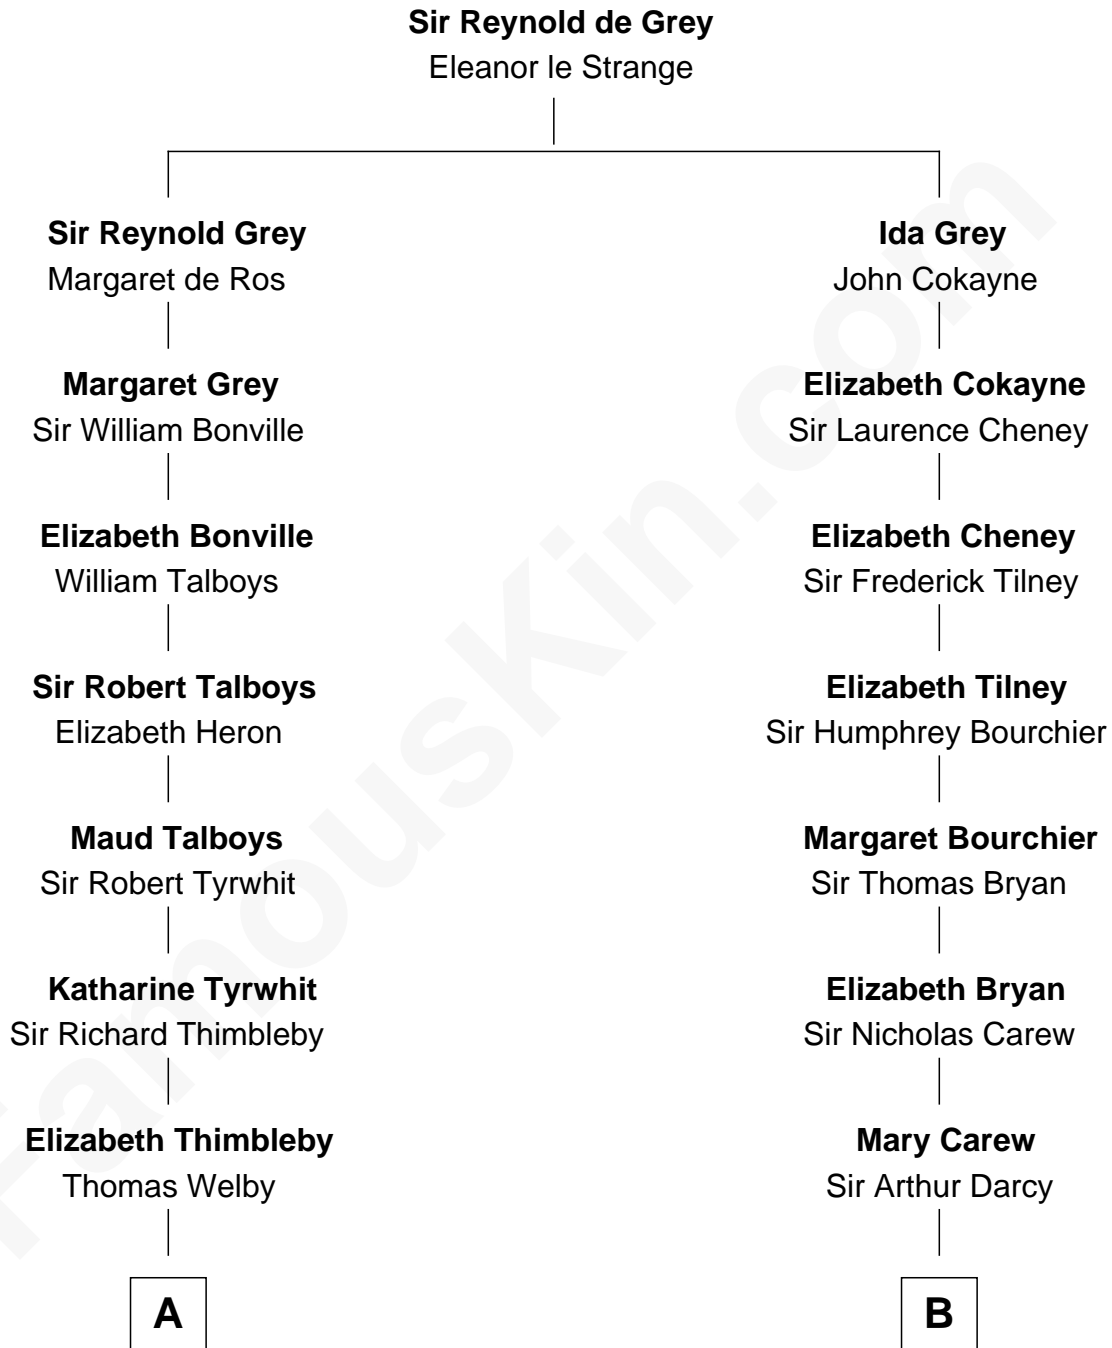

FamousKin.com Relationship Chart of

Linda Hamilton

TV and Movie Actress

13th cousin 7 times removed of

Robert Treat Paine

Signer of the Declaration of Independence

FamousKin.com