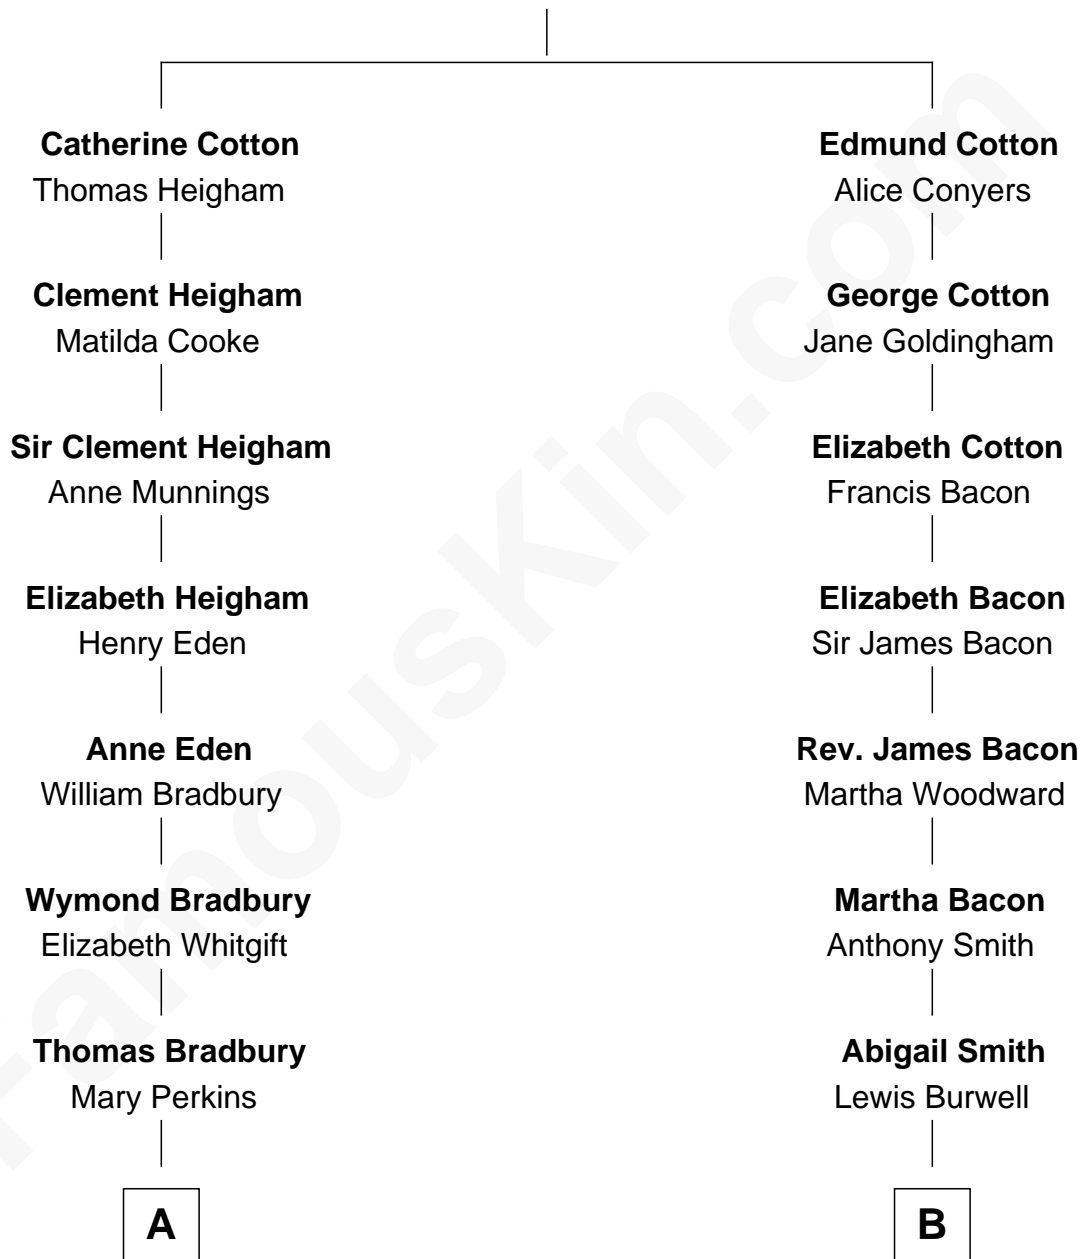

FamousKin.com Relationship Chart of

Linda Hamilton

TV and Movie Actress

9th cousin 8 times removed of

Thomas Nelson

Signer of the Declaration of Independence

William Cotton

Alice Abbott

A

Judith Bradbury

Caleb Moody

Joshua Moody

Mary Greenleaf

Elizabeth Moody

Enoch Titcomb

Mary Titcomb