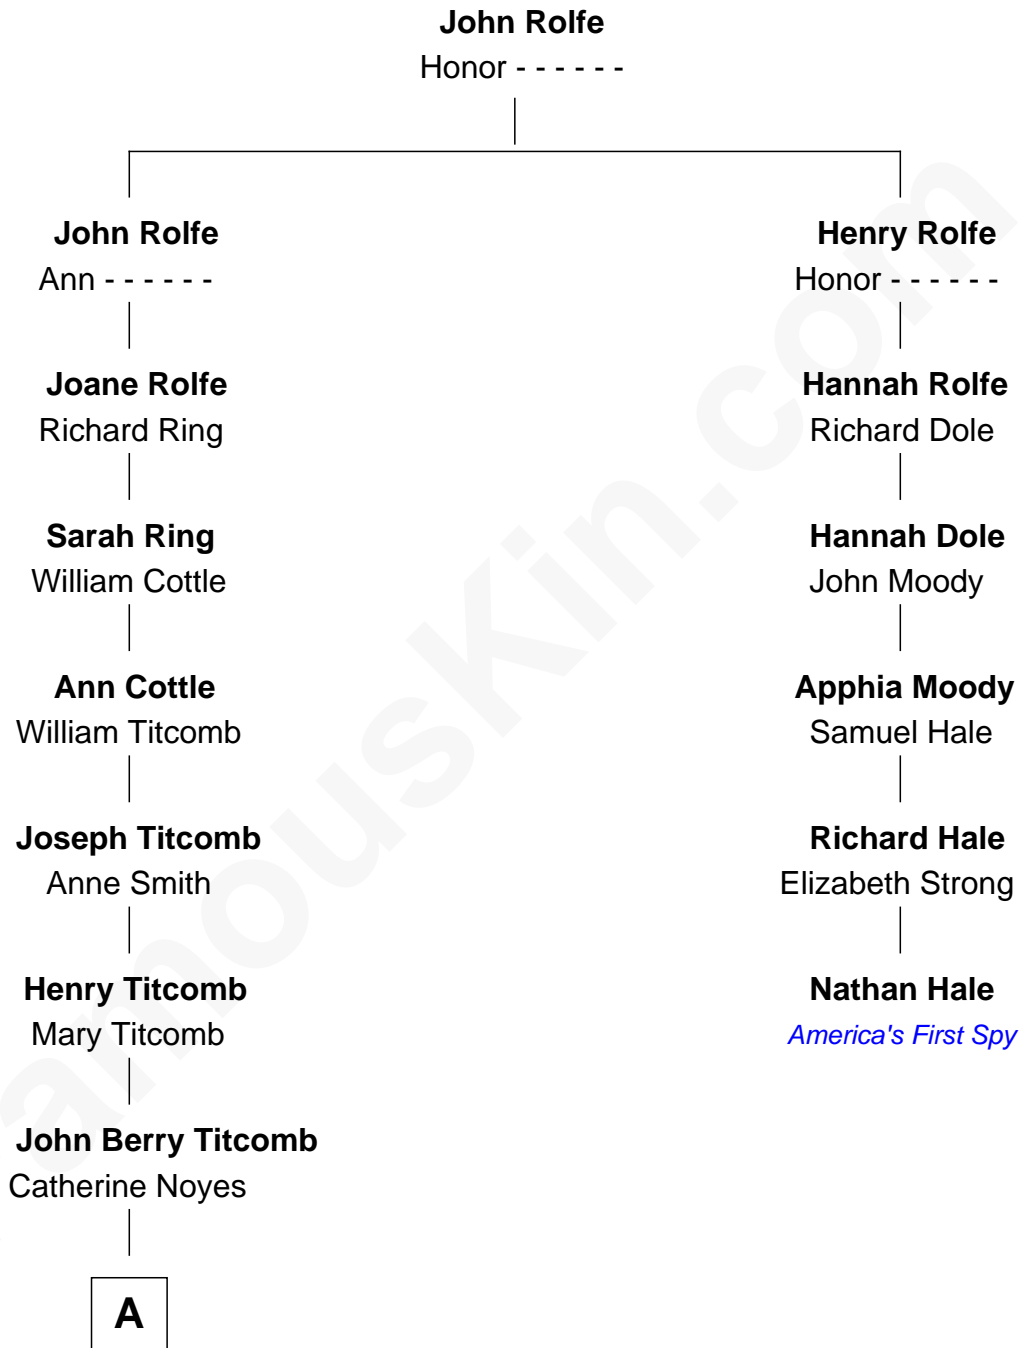

# FamousKin.com Relationship Chart of

**Linda Hamilton**

*TV and Movie Actress*

5th cousin 7 times removed of

**Nathan Hale**

*America's First Spy*

**A**

**Emily Titcomb**  
Rev. Edwin Holt

**Stephen P. Holt**  
Aurelia Morgan Grimes

**Taylor Holt**  
Frances Kyle

**Dr. Richard Huckstep Holt**  
Mildred Alberta Derby

**Barbara Kyle Holt**  
Dr. Carroll Stanford Hamilton

**Linda Hamilton**  
*TV and Movie Actress*