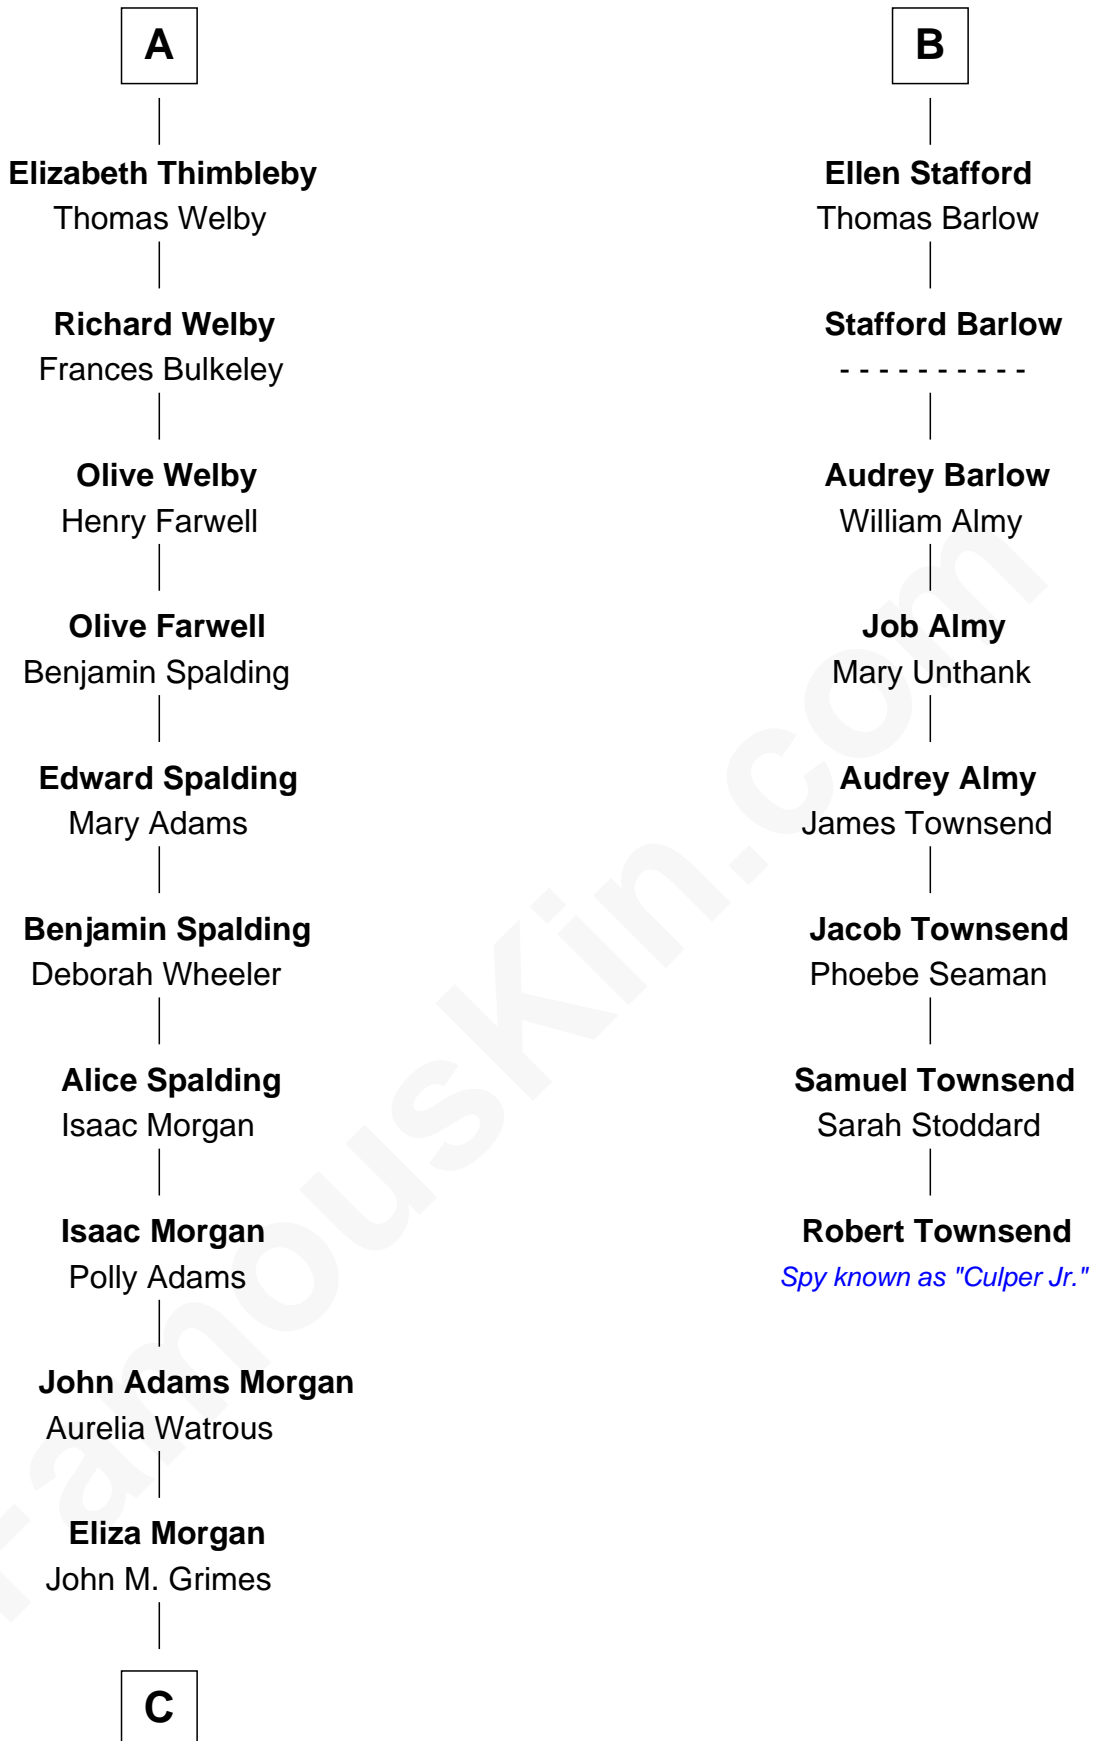

FamousKin.com Relationship Chart of

Linda Hamilton

TV and Movie Actress

14th cousin 7 times removed of

Robert Townsend

Member of the Culper Spy Ring during the American Revolution

C

Aurelia Morgan Grimes

Stephen P. Holt

Taylor Holt

Frances Kyle

Dr. Richard Huckstep Holt

Mildred Alberta Derby

Barbara Kyle Holt

Dr. Carroll Stanford Hamilton

Linda Hamilton