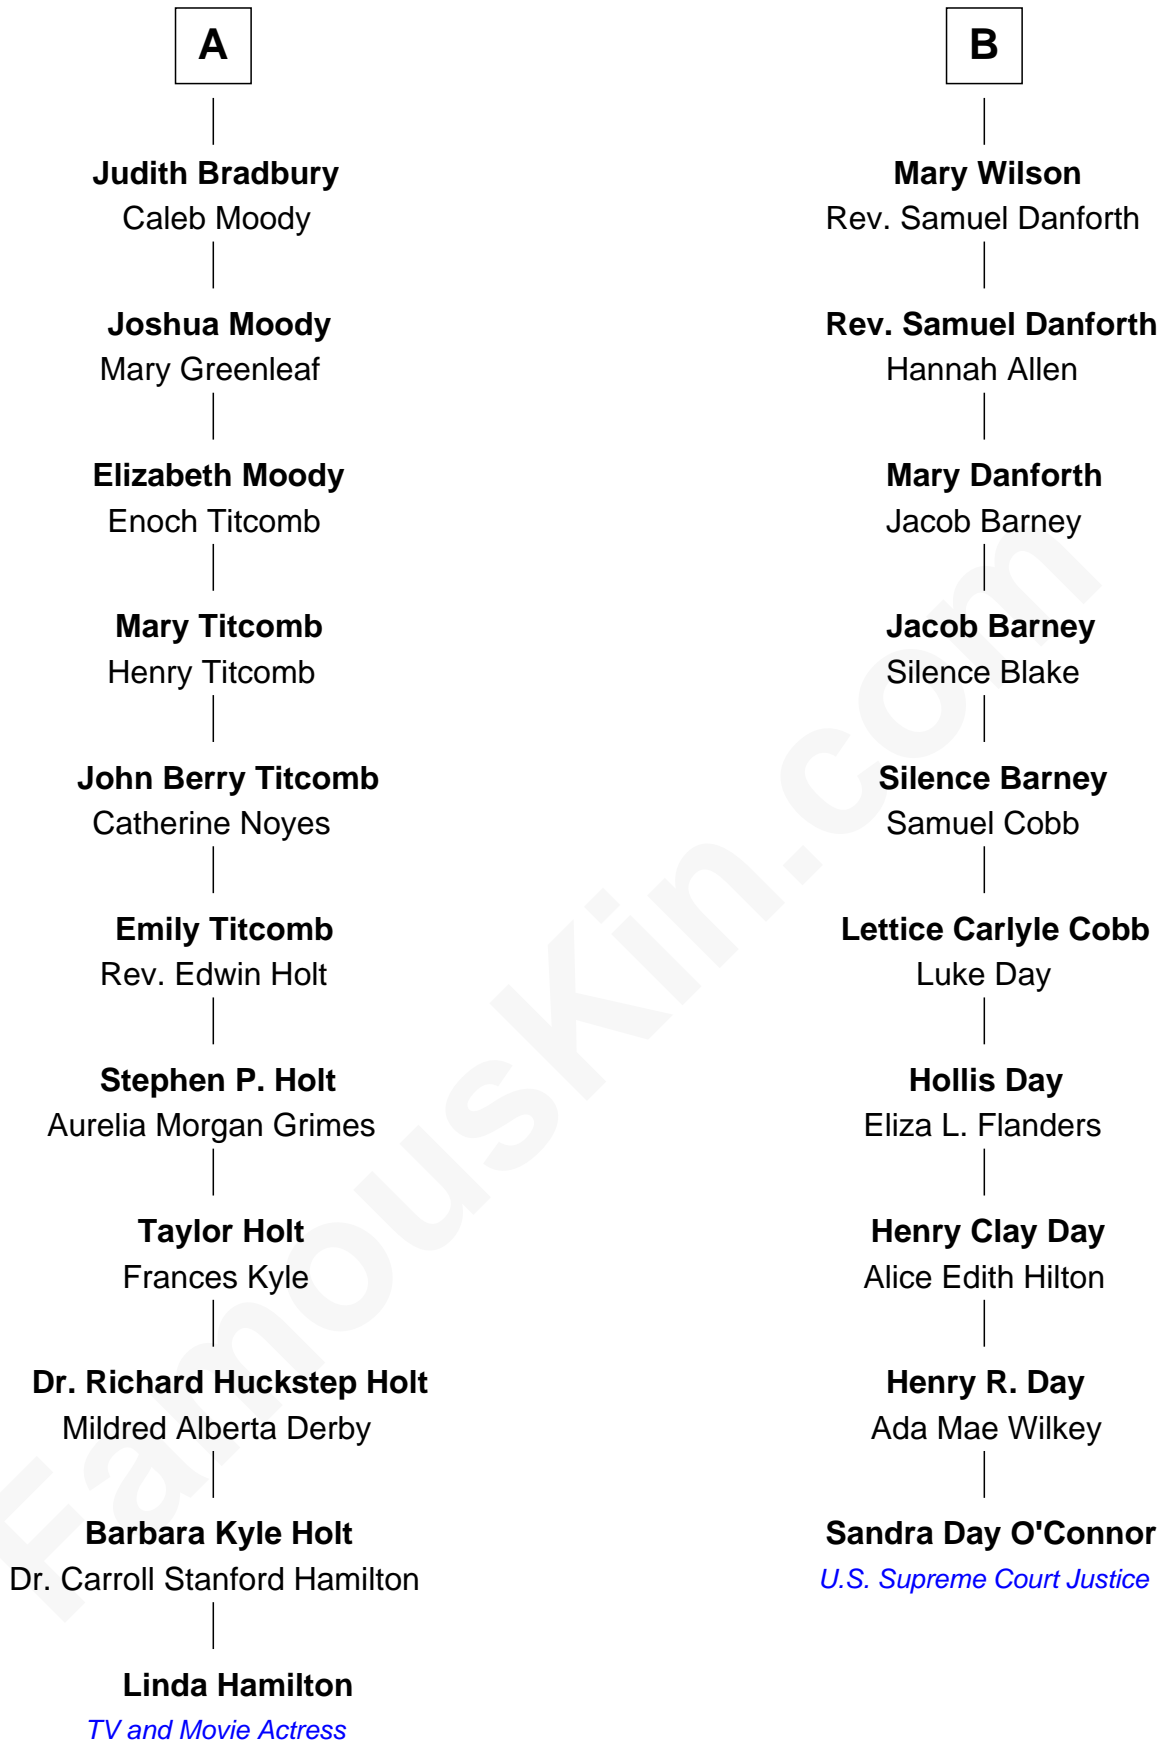

FamousKin.com Relationship Chart of

Linda Hamilton

TV and Movie Actress

16th cousin 1 time removed of

Sandra Day O'Connor

First Female U.S. Supreme Court Justice

Sir Lionel de Welles

Joan de Waterton

William Whitgift

Elizabeth Whitgift

Wymond Bradbury

Thomas Bradbury

Mary Perkins

A

Cecily de Welles

Sir Robert Willoughby

Sir Christopher Willoughby

Margaret Jenney

Elizabeth Willoughby

Sir William Eure

Sir Ralph Eure

Margery Bowes

Anne Eure

Lancelot Mansfield

John Mansfield

Elizabeth -----

Elizabeth Mansfield

Rev. John Wilson

B

Linda Hamilton photo by [Matthew Simoneau](#) (CC BY 2.0)