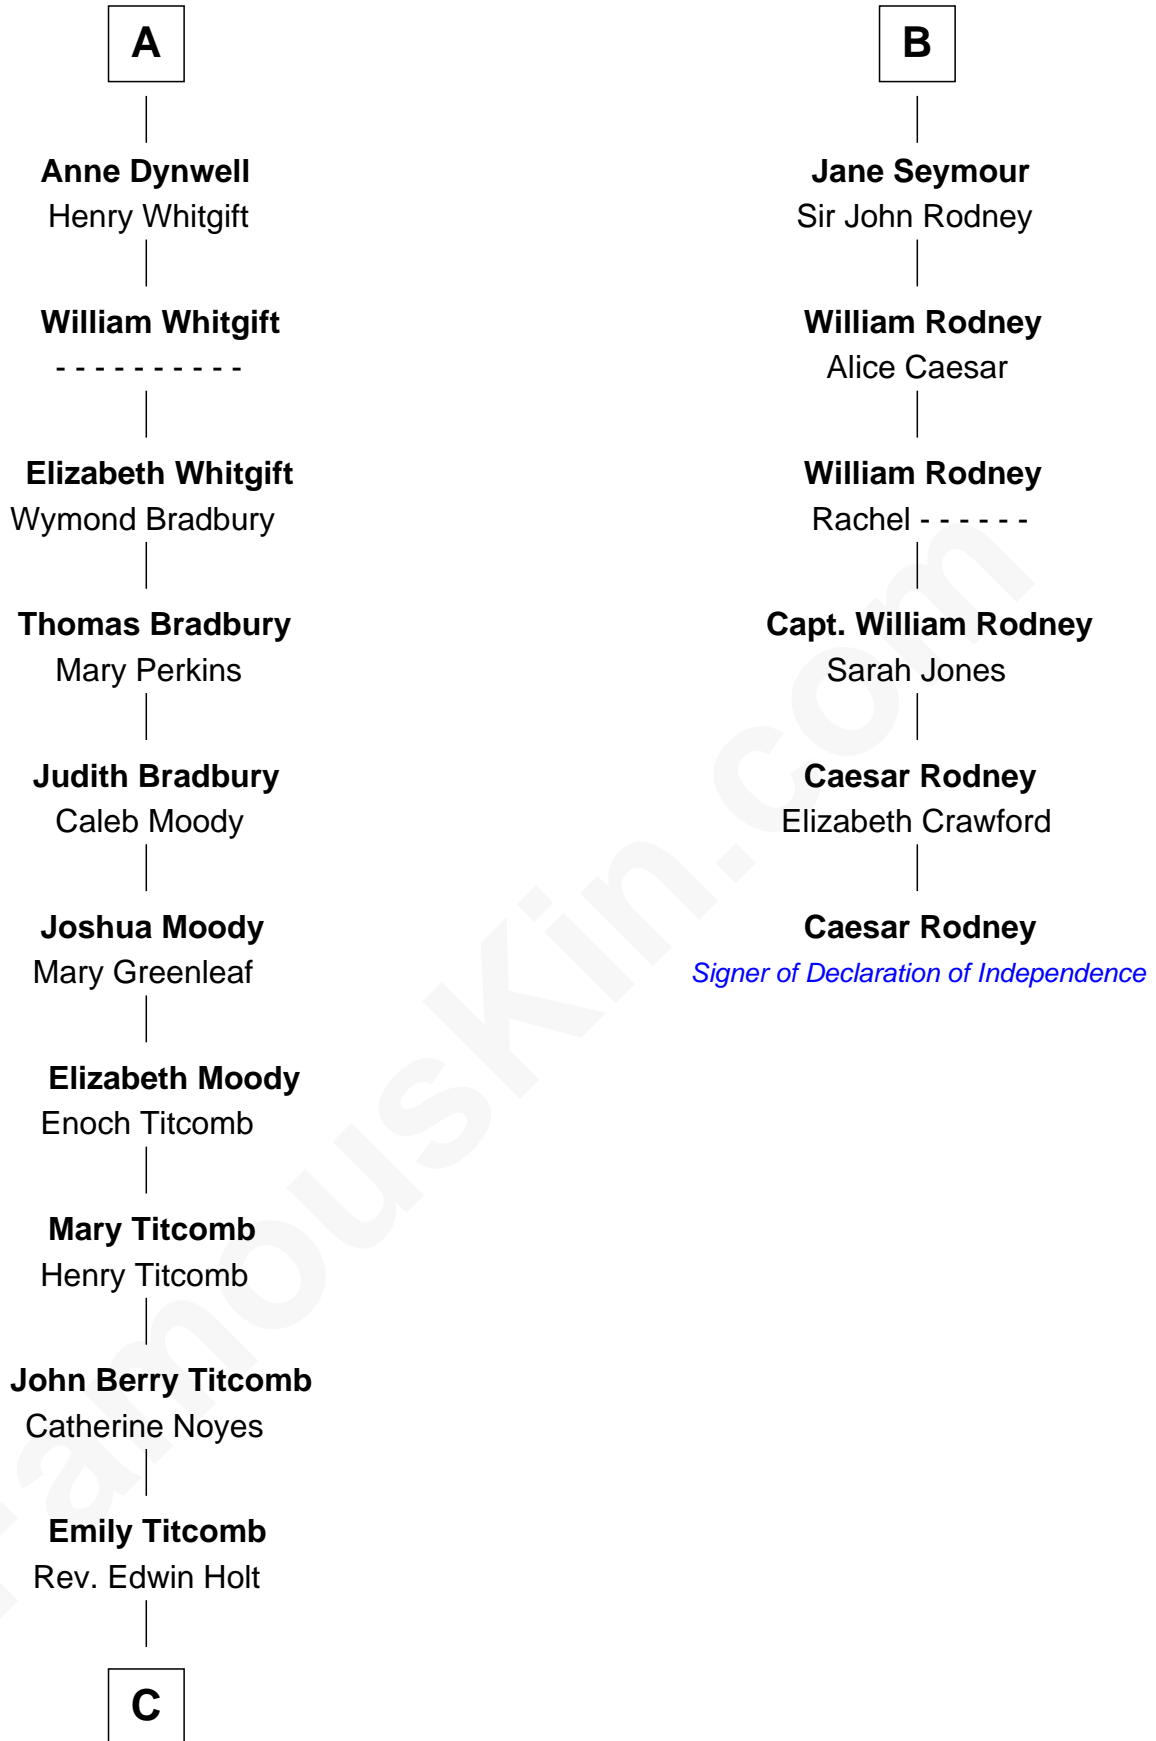

# FamousKin.com Relationship Chart of

**Linda Hamilton**

*TV and Movie Actress*

12th cousin 9 times removed of

**Caesar Rodney**

*Signer of the Declaration of Independence*

**C**

—  
**Stephen P. Holt**  
Aurelia Morgan Grimes

—  
**Taylor Holt**  
Frances Kyle

—  
**Dr. Richard Huckstep Holt**  
Mildred Alberta Derby

—  
**Barbara Kyle Holt**  
Dr. Carroll Stanford Hamilton

—  
**Linda Hamilton**  
*TV and Movie Actress*

FamousKin.com