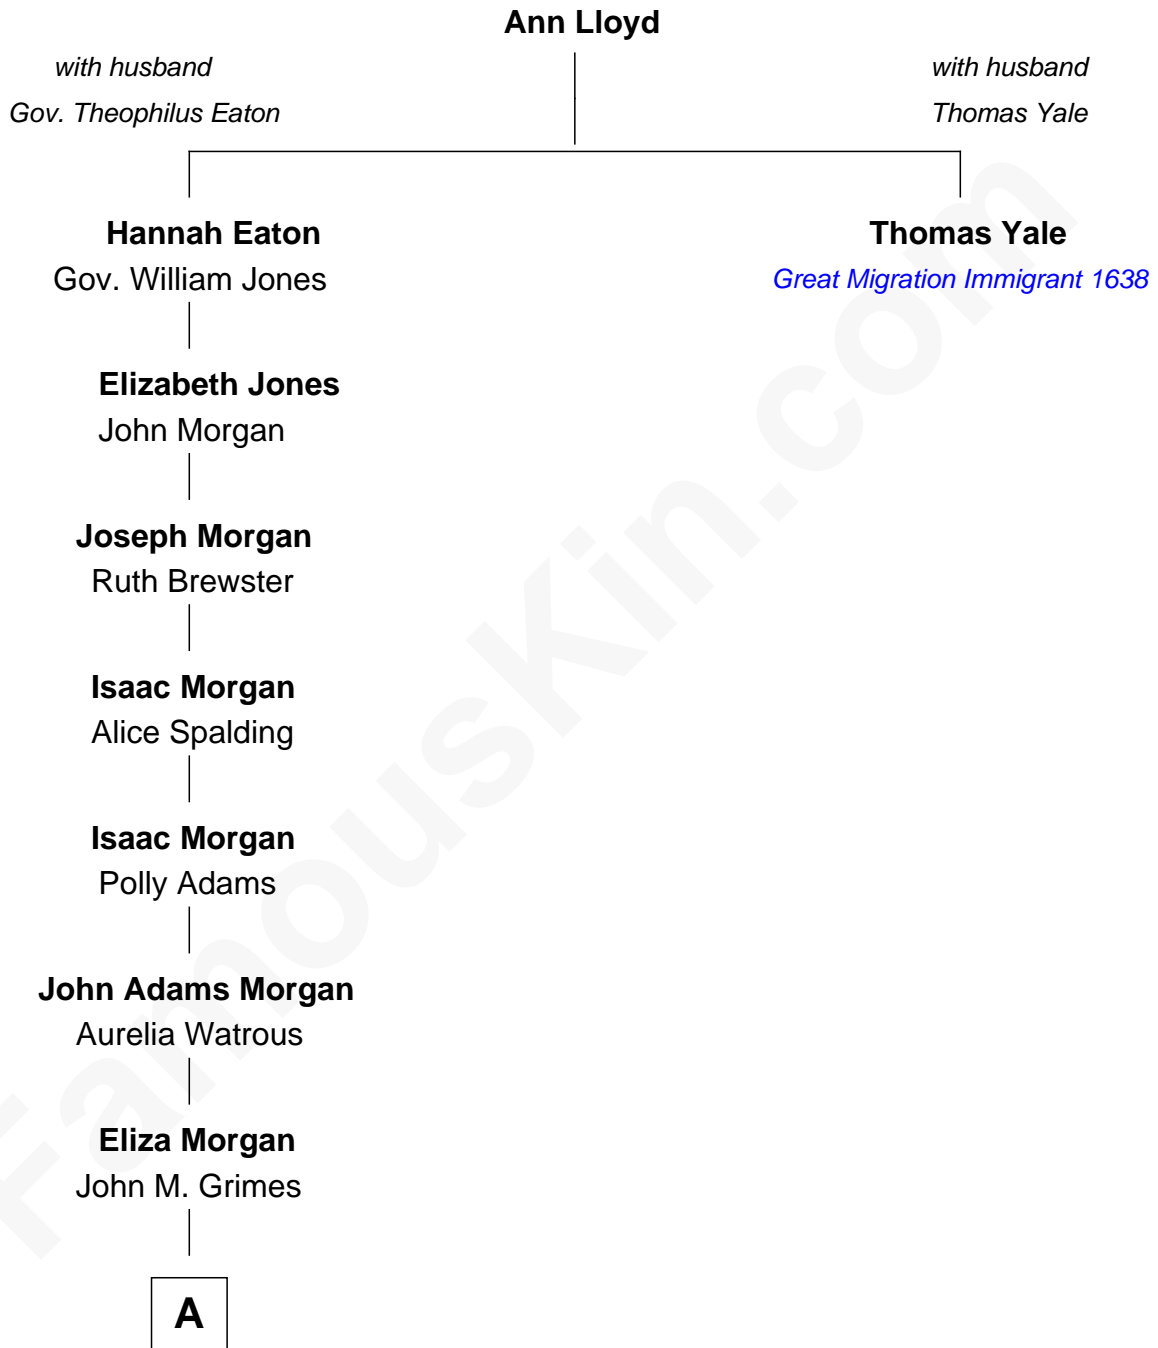

FamousKin.com Relationship Chart of

Linda Hamilton

TV and Movie Actress

9th great-grandniece of

Thomas Yale

(c1616 - 1683) Great Migration Immigrant 1638

A

Aurelia Morgan Grimes

Stephen P. Holt

Taylor Holt

Frances Kyle

Dr. Richard Huckstep Holt

Mildred Alberta Derby

Barbara Kyle Holt

Dr. Carroll Stanford Hamilton

Linda Hamilton