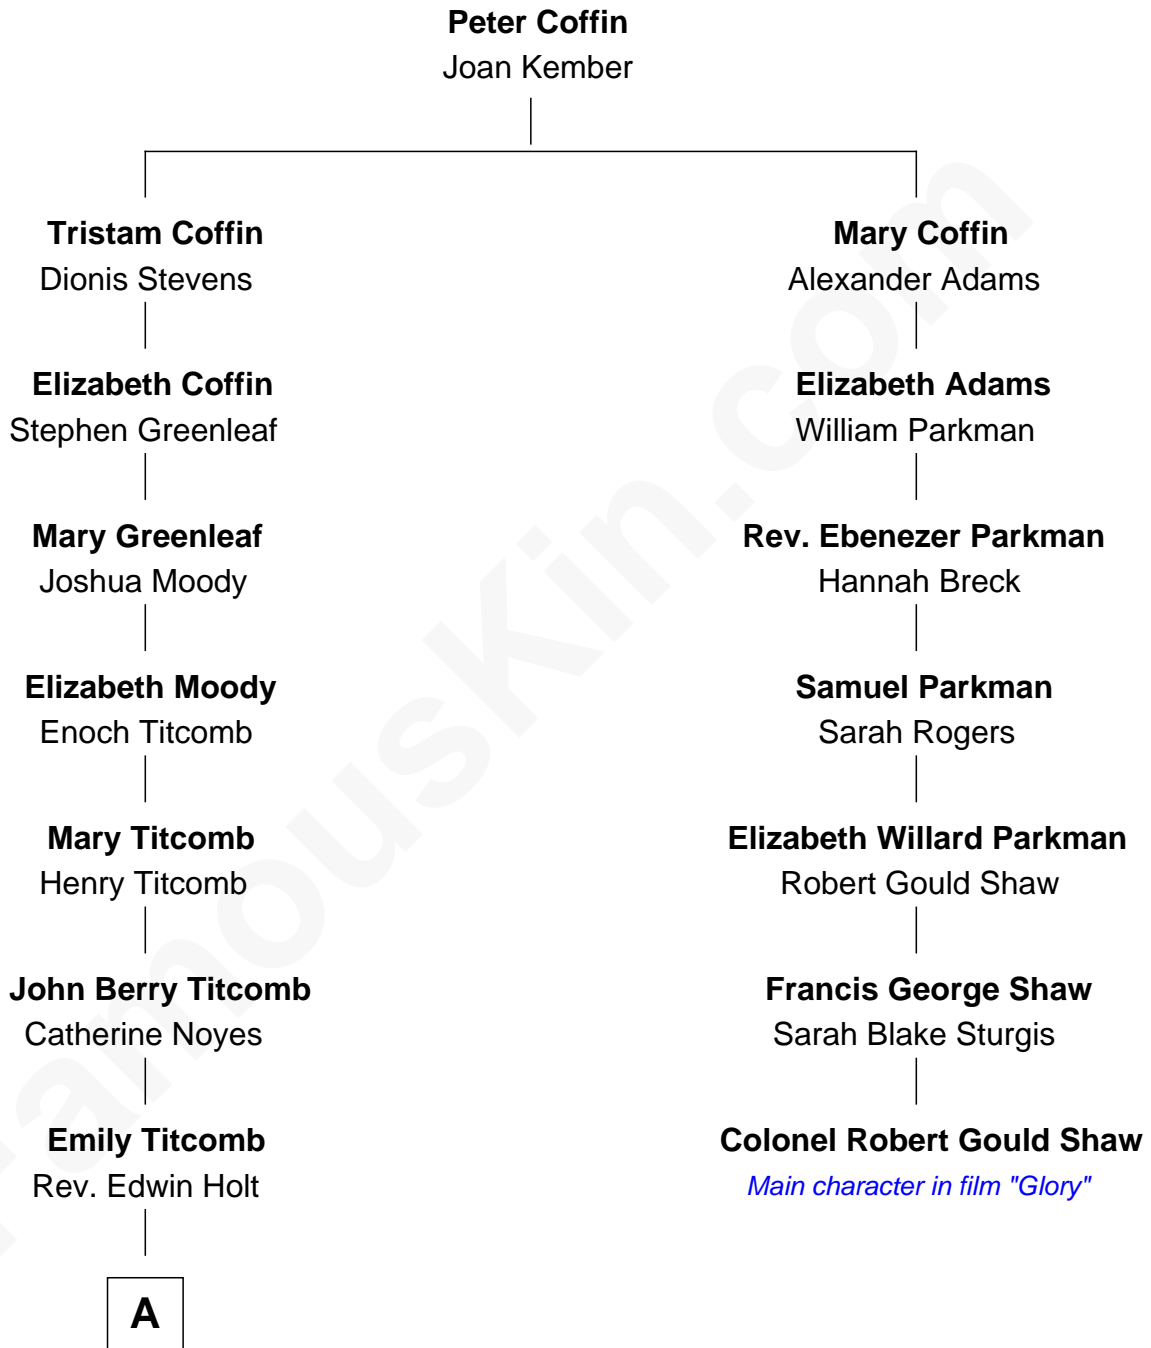

FamousKin.com Relationship Chart of

Linda Hamilton

TV and Movie Actress

6th cousin 5 times removed of

Colonel Robert Gould Shaw

U.S. Civil War leader of film "Glory" fame

A

—
Stephen P. Holt
Aurelia Morgan Grimes

—
Taylor Holt
Frances Kyle

—
Dr. Richard Huckstep Holt
Mildred Alberta Derby

—
Barbara Kyle Holt
Dr. Carroll Stanford Hamilton

—
Linda Hamilton
TV and Movie Actress

FamousKin.com